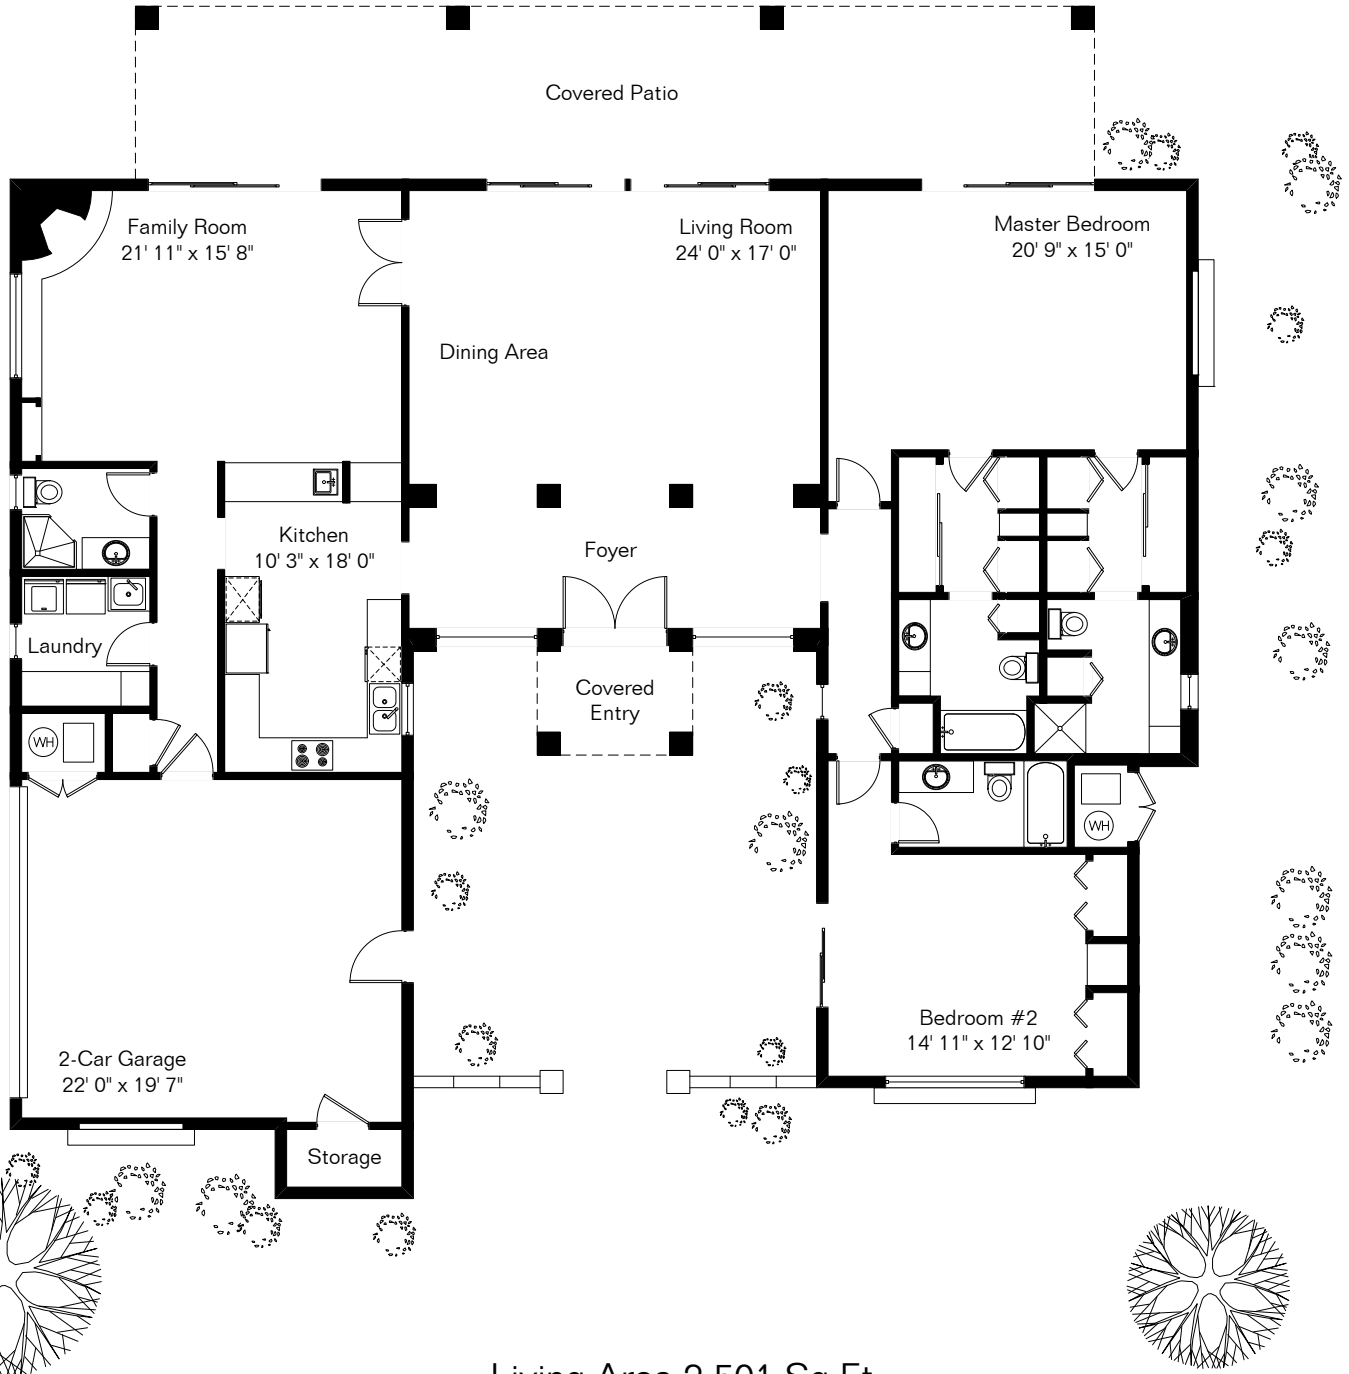

The square footages and room size information are deemed to be reliable but are not guaranteed and should be independently verified.

4800 E Placita Tres Vidas

Living Area 2,501 Sq Ft
Garage 526 Sq Ft

Site Visit January 2017

0 ft. 6 ft. 10 ft. 20 ft.

Copyright 2017 Floor Plans First! LLC
All Rights Reserved.

www.FloorPlansFirst.com

Toll Free (877) 887-1500
Voice (520) 881-1500
Fax (520) 791-7701

Floor Plans First!
See the Floor Plan First