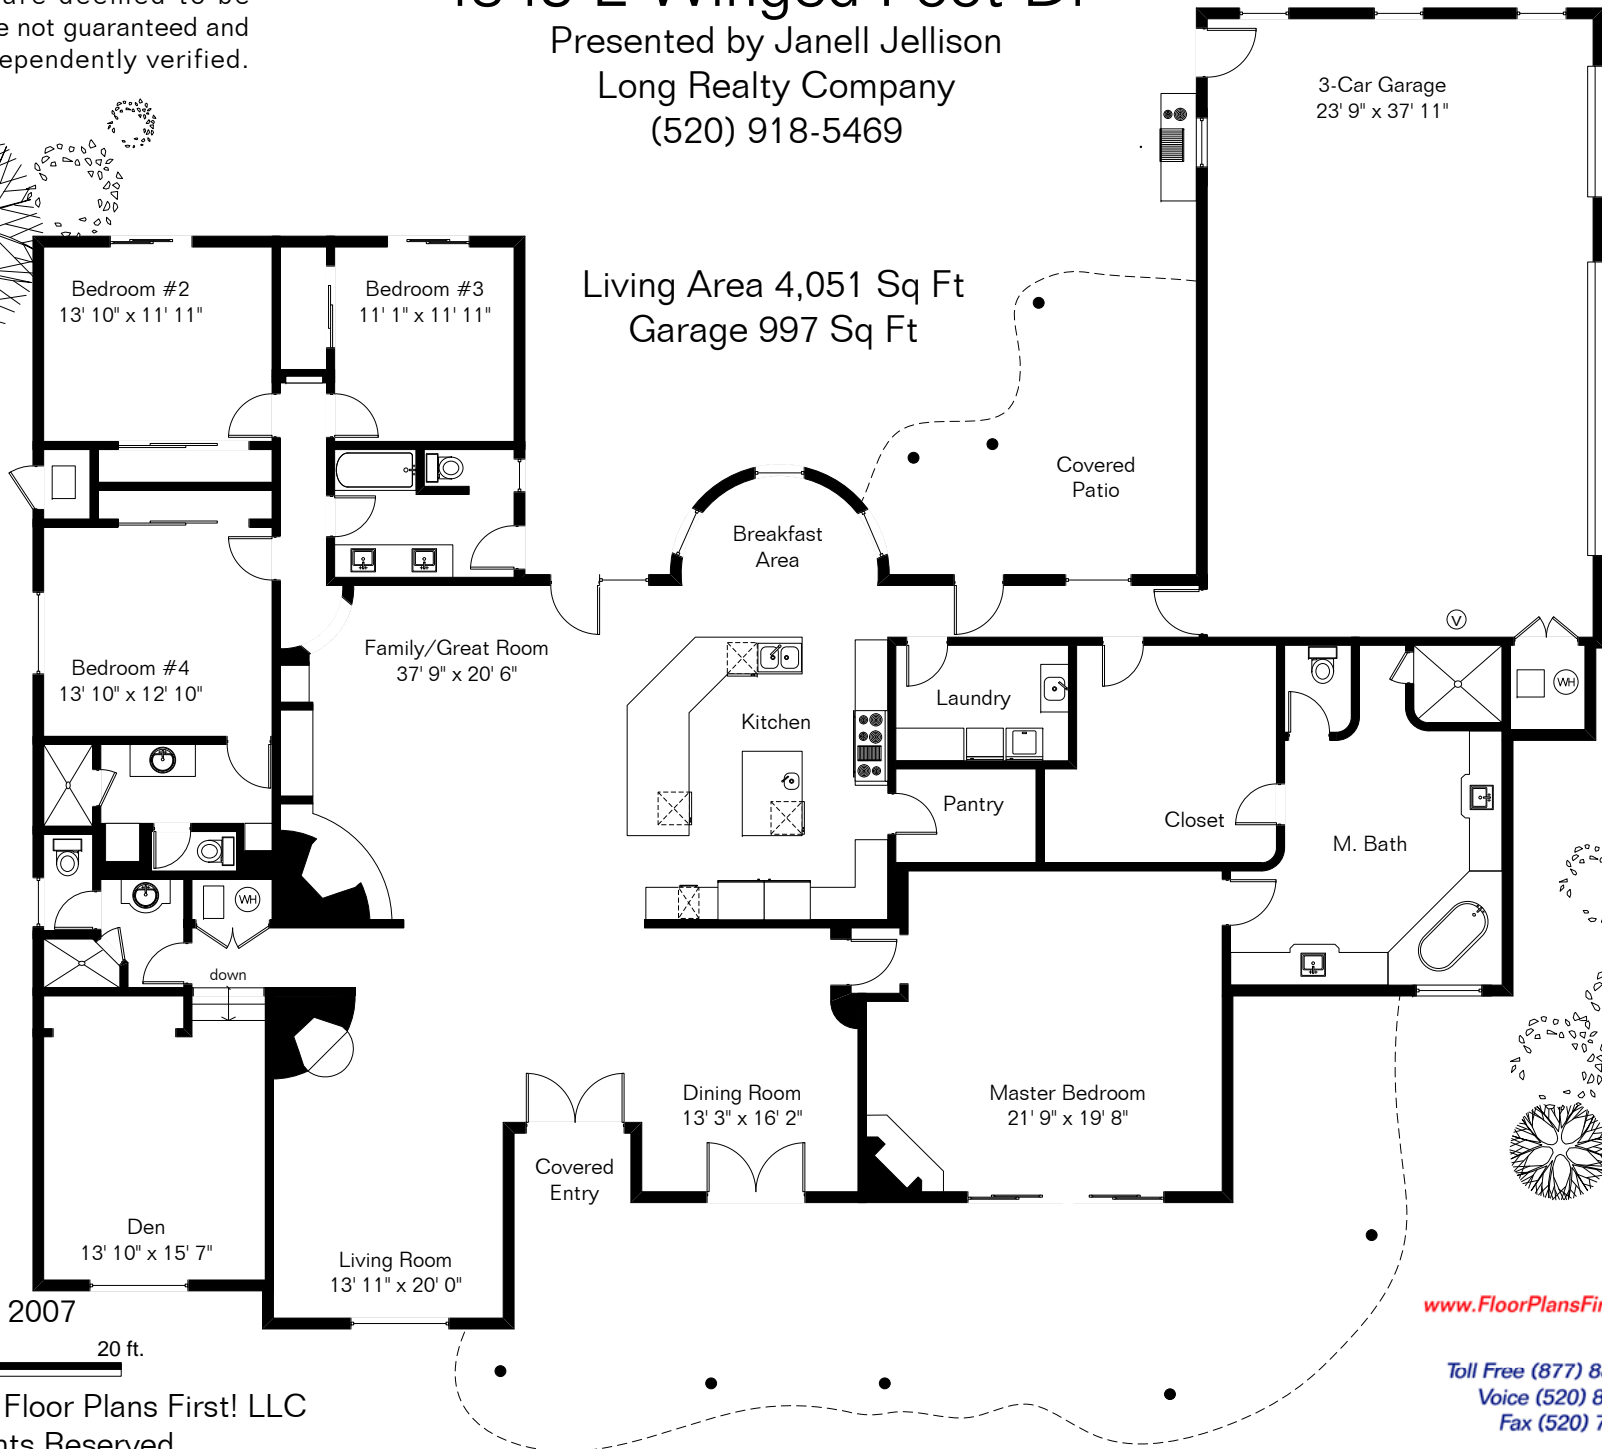

The square footages and room size information are deemed to be reliable but are not guaranteed and should be independently verified.

4845 E Winged Foot Dr

Presented by Janell Jellison
Long Realty Company
(520) 918-5469

Site Visit March 2007

0 ft. 6 ft. 10 ft. 20 ft.

Copyright 2008 Floor Plans First! LLC
All Rights Reserved.

www.FloorPlansFirst.com

Toll Free (877) 887-1500
Voice (520) 881-1500
Fax (520) 791-7701

Floor Plans First!
See the Floor Plan First!