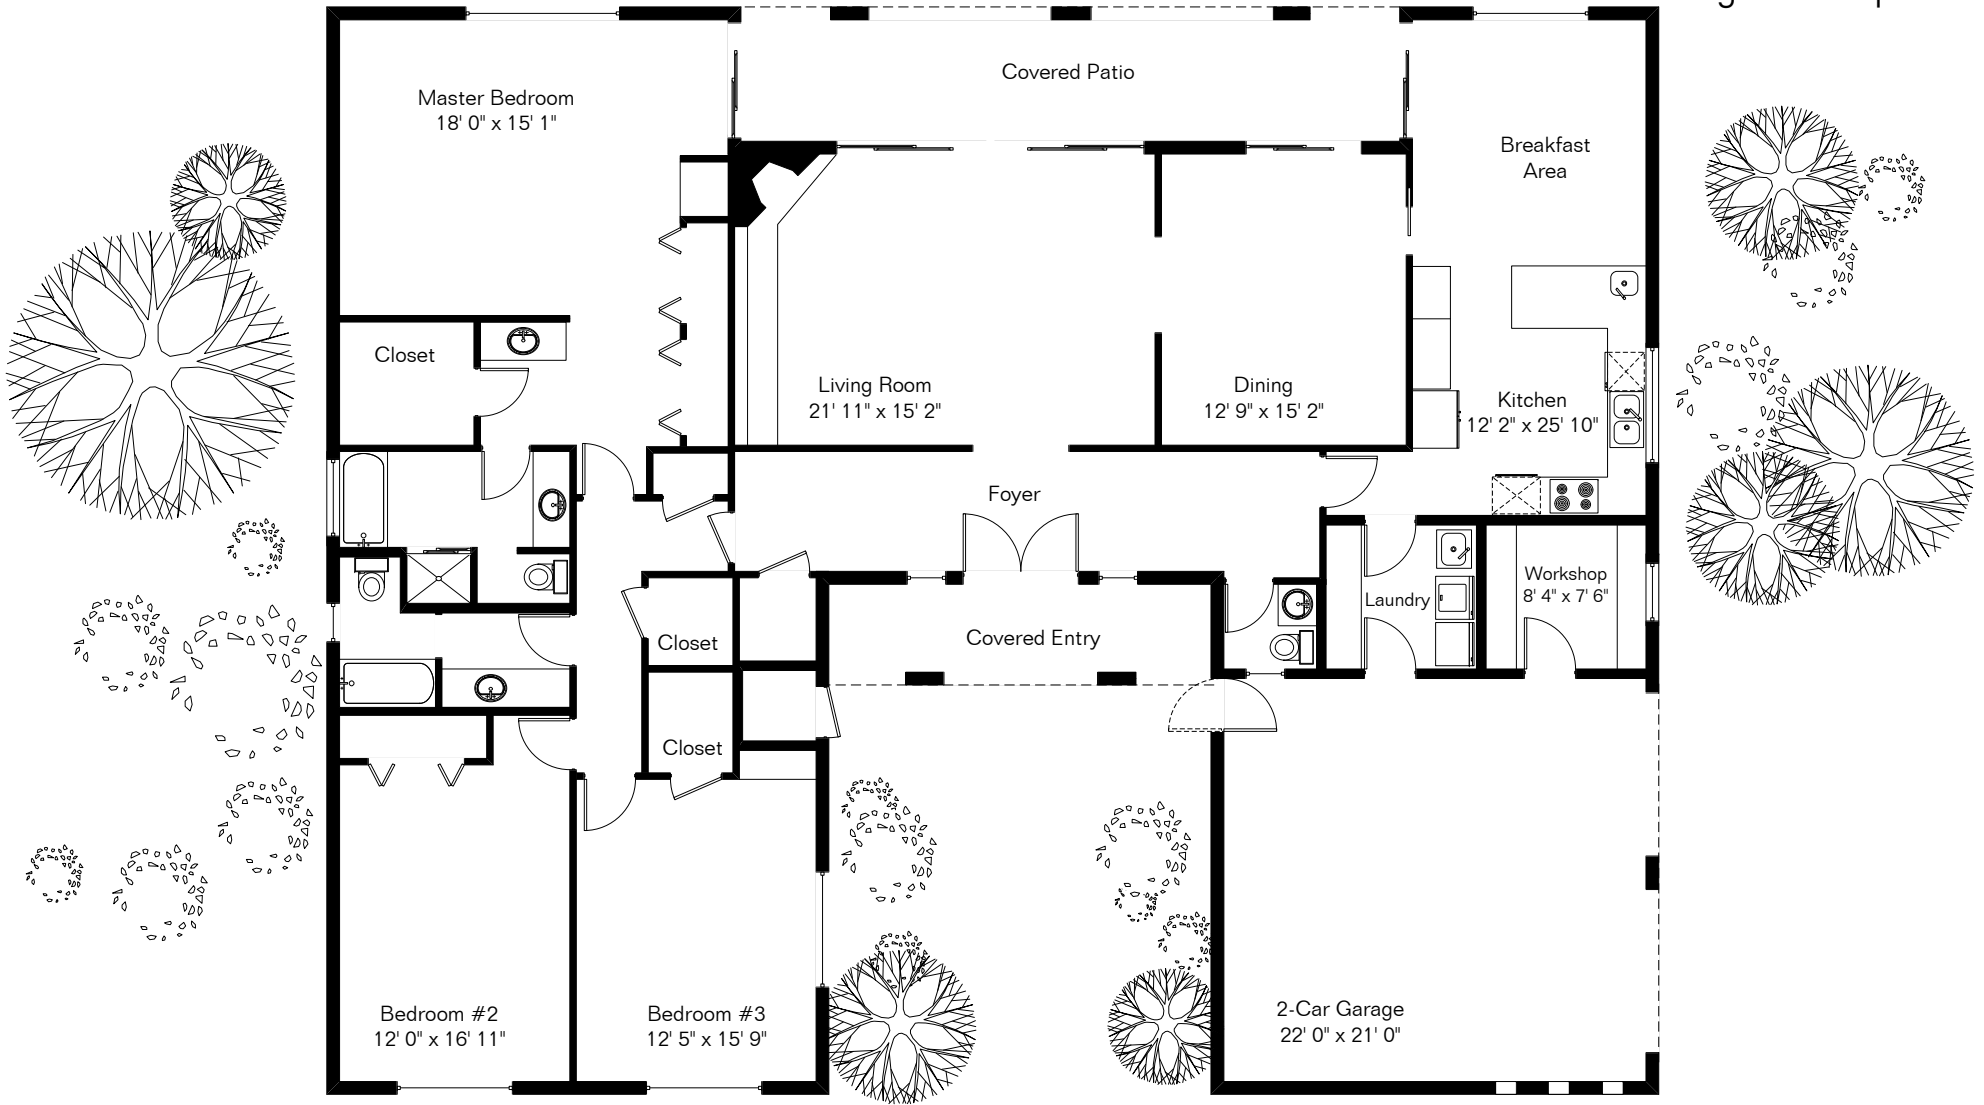

Living Area 2,642 Sq Ft
Garage 506 Sq Ft

4971 E Mission Hill Place

Presented by Russell & Christine Long

Long Realty Company

(520) 529-1116

Site Visit December 2008

0 ft. 6 ft. 10 ft. 20 ft.

Copyright 2008 Floor Plans First! LLC
All Rights Reserved.

The square footages and room size information are deemed to be reliable but are not guaranteed and should be independently verified.

www.FloorPlansFirst.com

Toll Free (877) 887-1500
Voice (520) 881-1500
Fax (520) 791-7701