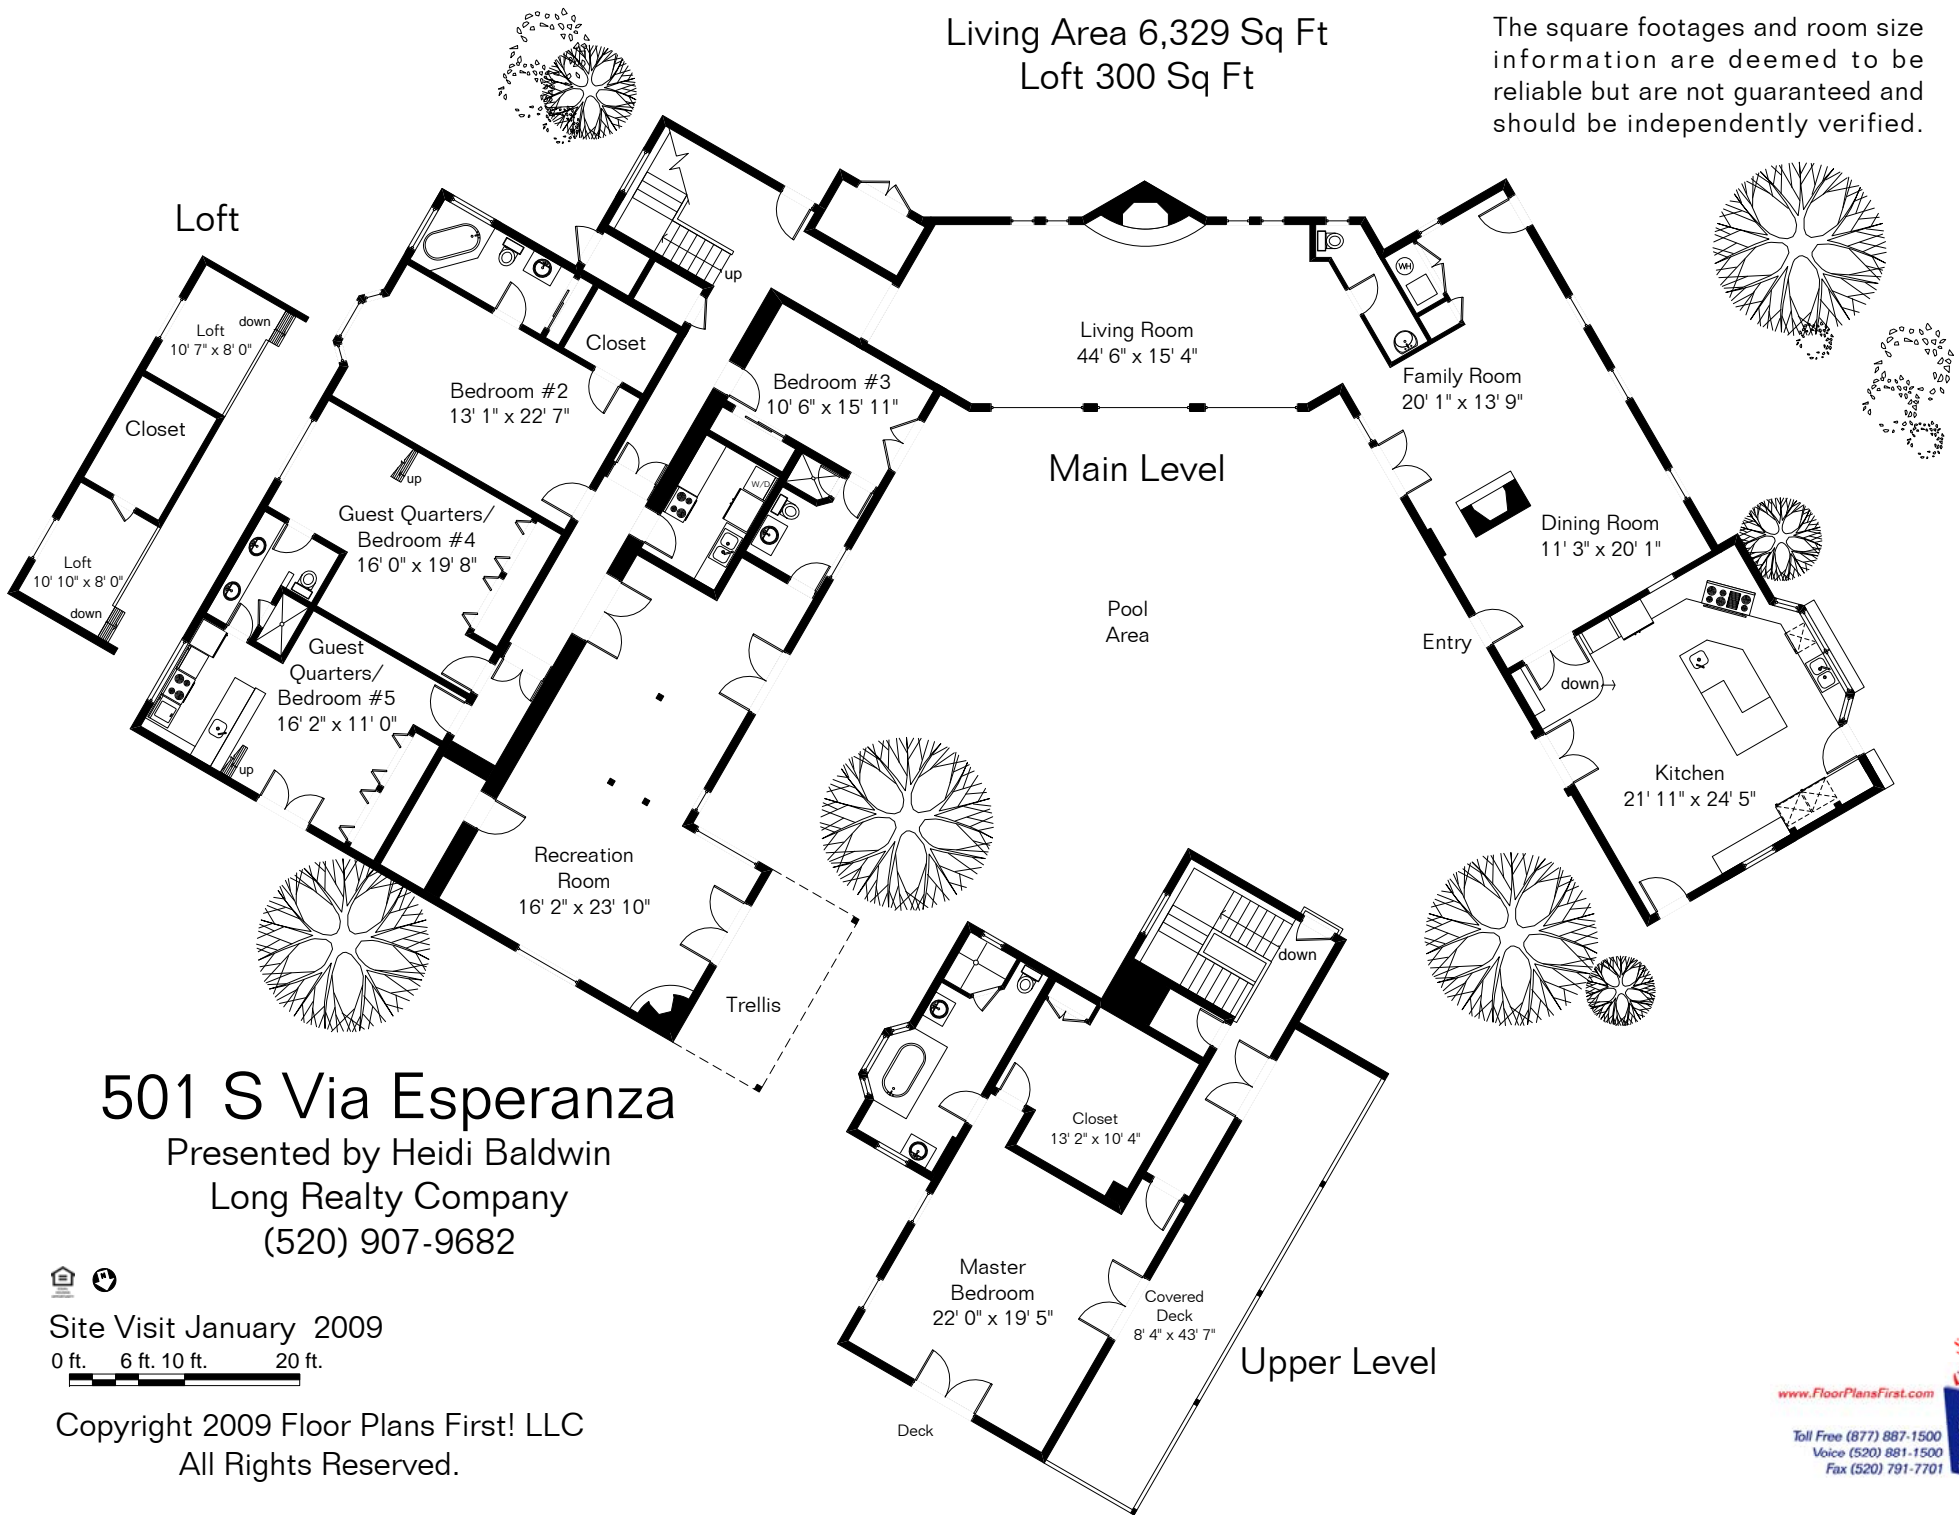

Living Area 6,329 Sq Ft  
Loft 300 Sq Ft

The square footages and room size information are deemed to be reliable but are not guaranteed and should be independently verified.

501 S Via Esperanza  
Presented by Heidi Baldwin  
Long Realty Company  
(520) 907-9682

Site Visit January 2009

0 ft. 6 ft. 10 ft. 20 ft.

Copyright 2009 Floor Plans First! LLC  
All Rights Reserved.

www.FloorPlansFirst.com

Toll Free (877) 887-1500  
Voice (520) 881-1500  
Fax (520) 791-7701