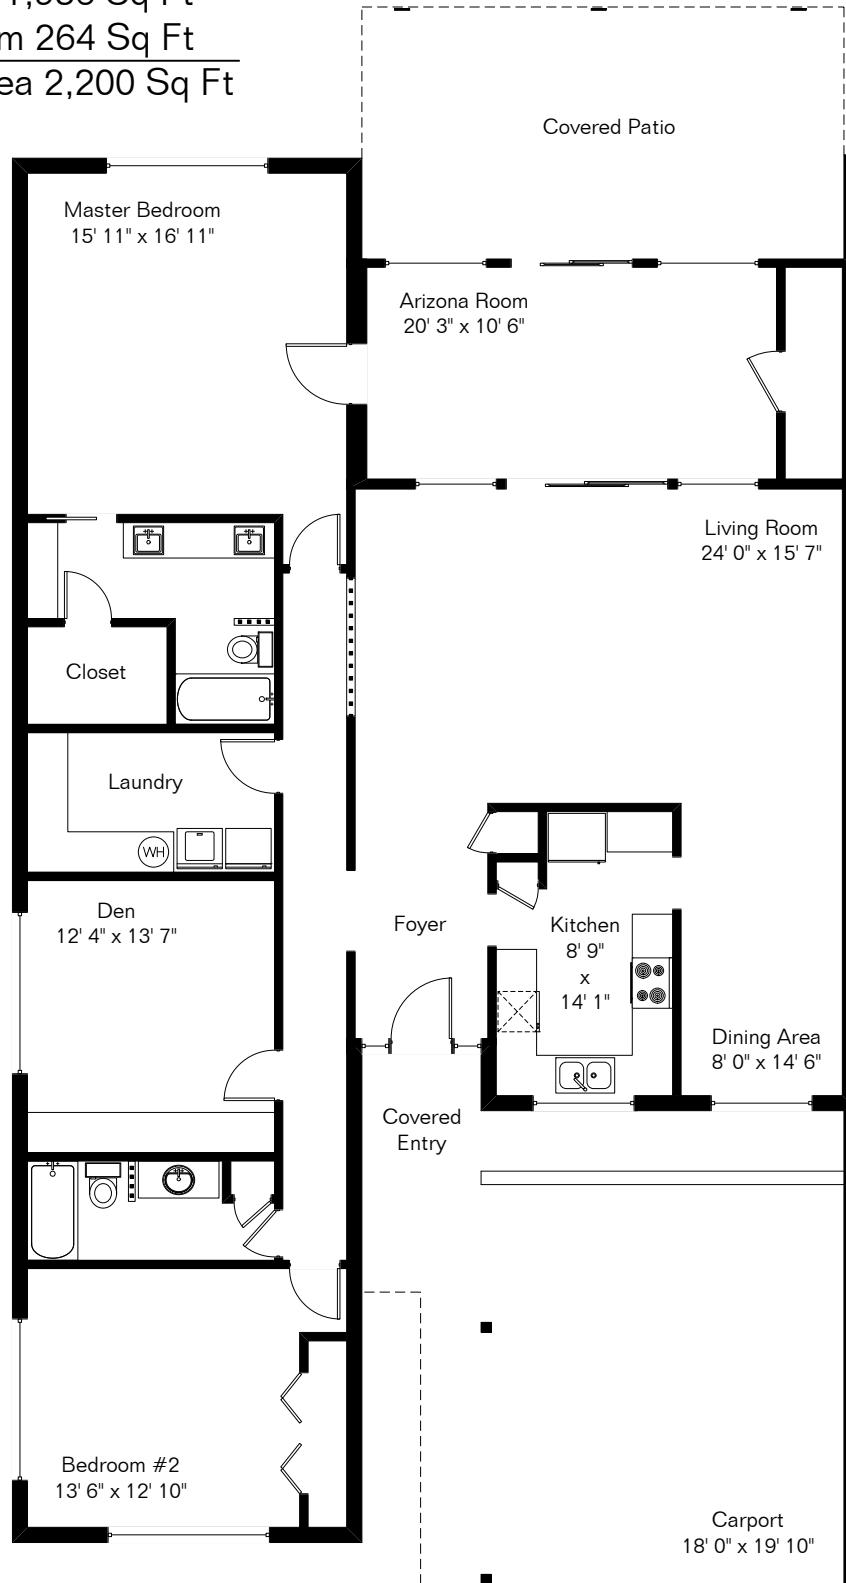

The square footages and room size information are deemed to be reliable but are not guaranteed and should be independently verified.

# 5020 N Campana Dr

Main House 1,936 Sq Ft  
Arizona Room 264 Sq Ft  

---

Total Living Area 2,200 Sq Ft

Site Visit May 2015

0 ft. 6 ft. 10 ft. 20 ft.

Copyright 2015 Floor Plans First! LLC  
All Rights Reserved.