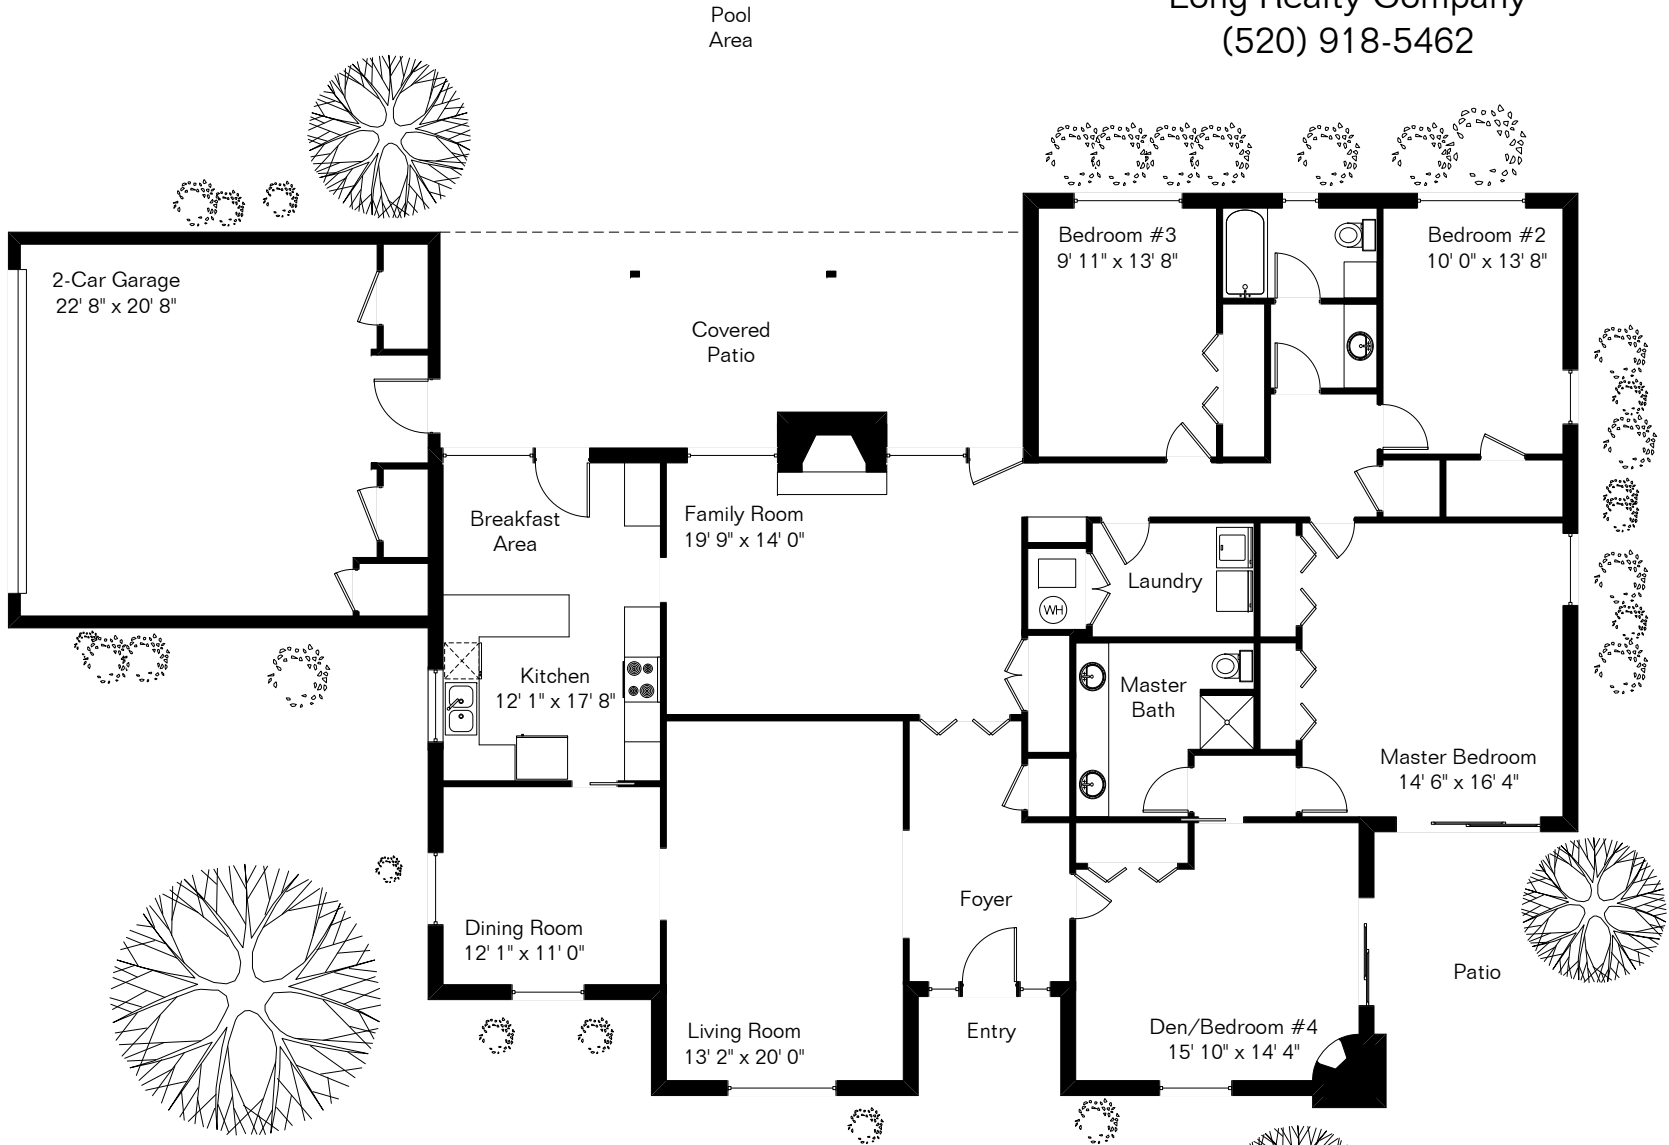

The square footages and room size information are deemed to be reliable but are not guaranteed and should be independently verified.

5052 E Camino Bosque

Presented by Sherie Broekema, ABR, CRS
Long Realty Company
(520) 918-5462

Site Visit February 2009

0 ft. 6 ft. 10 ft. 20 ft.

Copyright 2009 Floor Plans First! LLC
All Rights Reserved.

Living Area 2,462 Sq Ft
Garage 521 Sq Ft

www.FloorPlansFirst.com

Toll Free (877) 887-1500
Voice (520) 881-1500
Fax (520) 791-7701

Floor Plans First!
See the Floor Plan First