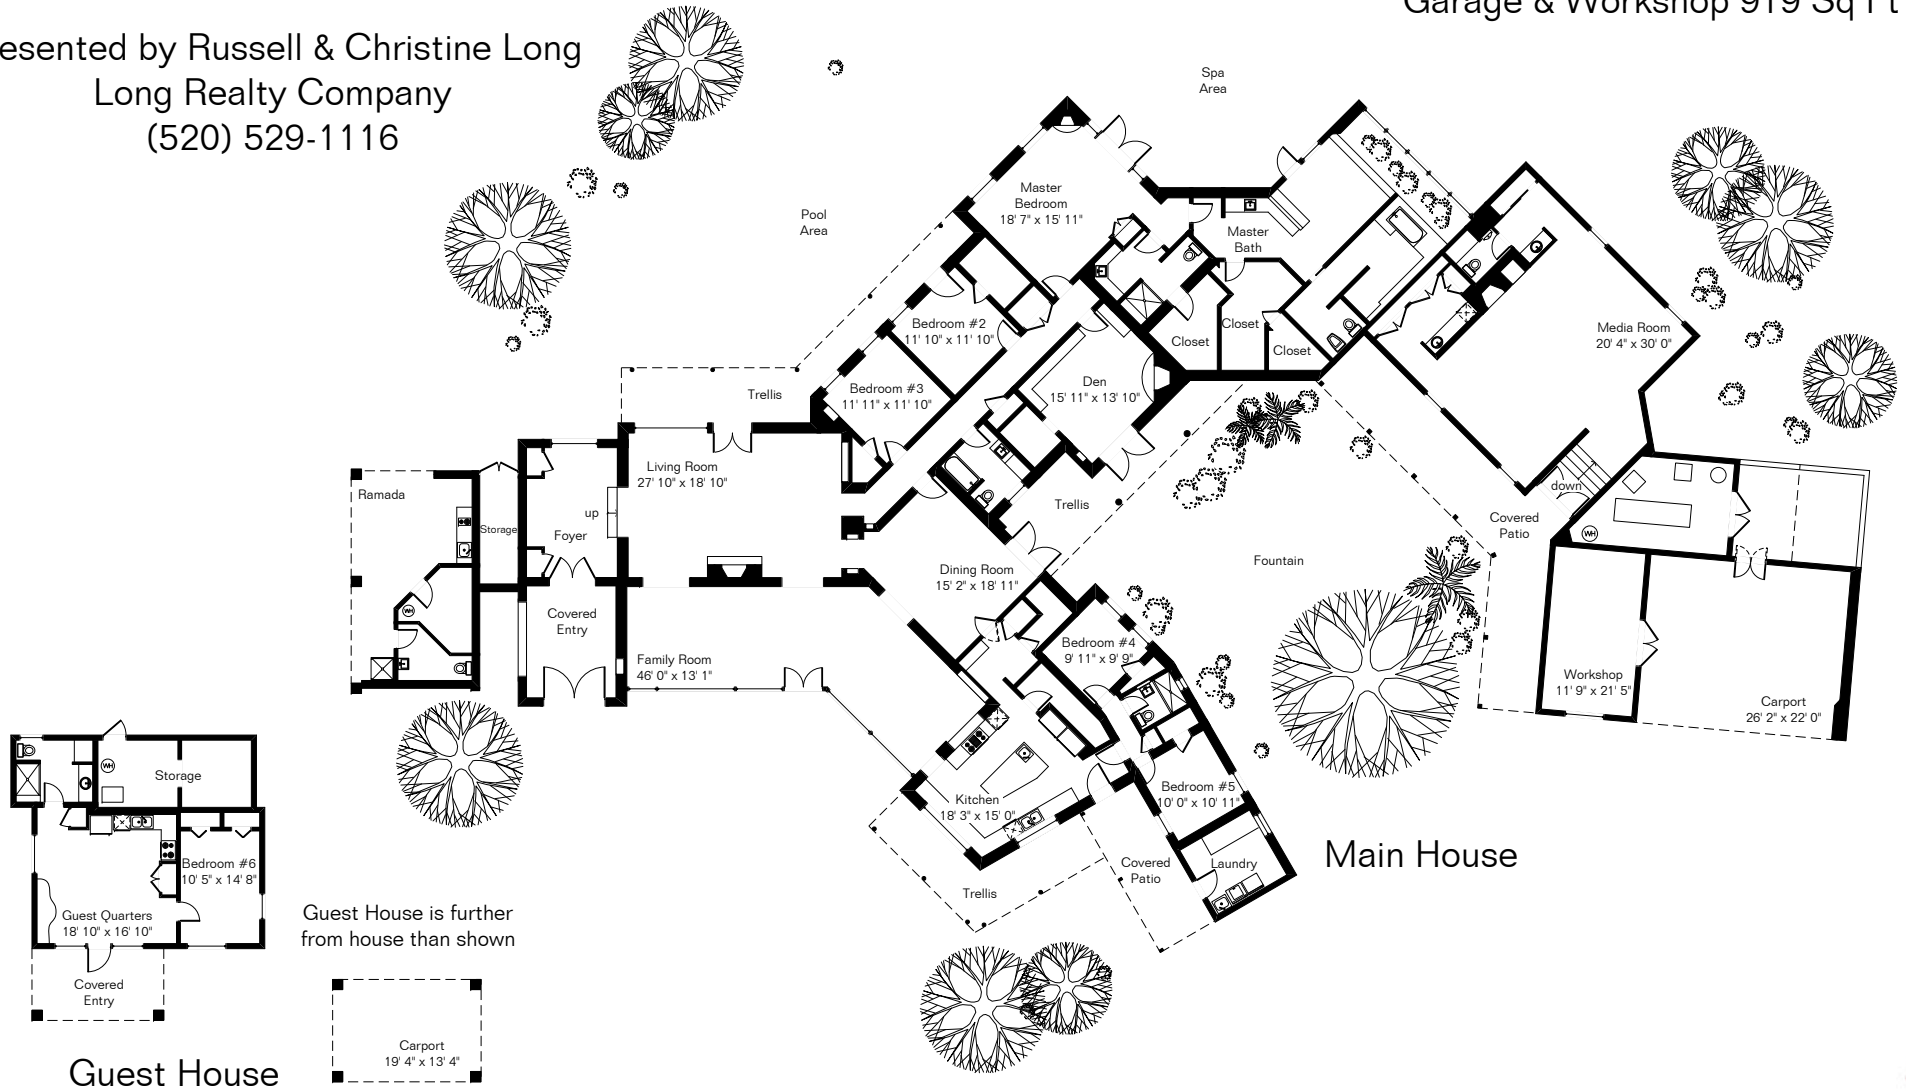

The square footages and room size information are deemed to be reliable but are not guaranteed and should be independently verified.

Call Listing Agent

Main House 6,528 Sq Ft
 Guest House 665 Sq Ft
 Total Living Area 7,193 Sq Ft
 Garage & Workshop 919 Sq Ft

Presented by Russell & Christine Long
 Long Realty Company
 (520) 529-1116

Site Visit April 2007

Copyright 2007 Floor Plans First! LLC
 All Rights Reserved.

www.FloorPlansFirst.com

Toll Free (877) 887-1500
 Voice (520) 881-1500
 Fax (520) 791-7701