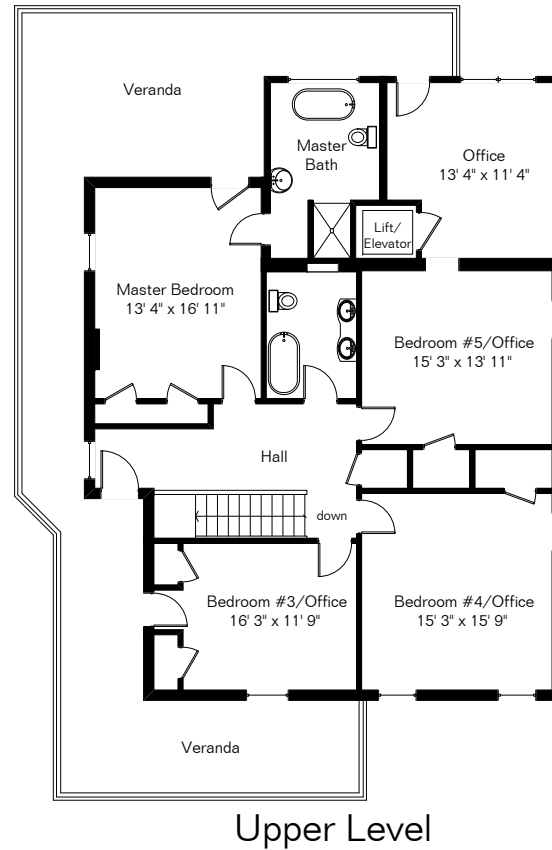

The square footages and room size information are deemed to be reliable but are not guaranteed and should be independently verified.

**Guest House**  
Guest House is further from house than shown

509 S 6<sup>th</sup> Ave

Site Visit May 2018

Copyright 2018 Floor Plans First! LLC  
All Rights Reserved.

Main House 3,473 Sq Ft  
Guest House 1,330 Sq Ft  

---

Total Living Area 4,803 Sq Ft

[www.FloorPlansFirst.com](http://www.FloorPlansFirst.com)