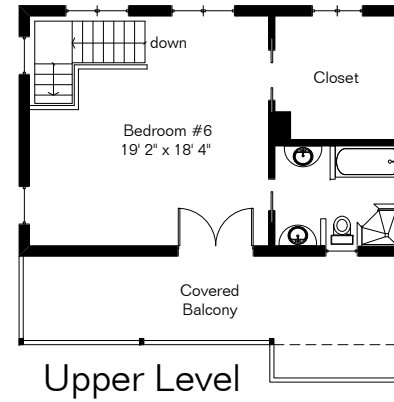

The square footages and room size information are deemed to be reliable but are not guaranteed and should be independently verified.

**Guest House**  
Guest House is further from house than shown

509 S 6<sup>th</sup> Ave

Site Visit May 2018

Copyright 2018 Floor Plans First! LLC  
All Rights Reserved.

Main House 3,473 Sq Ft  
Guest House 1,330 Sq Ft  

---

Total Living Area 4,803 Sq Ft

[www.FloorPlansFirst.com](http://www.FloorPlansFirst.com)