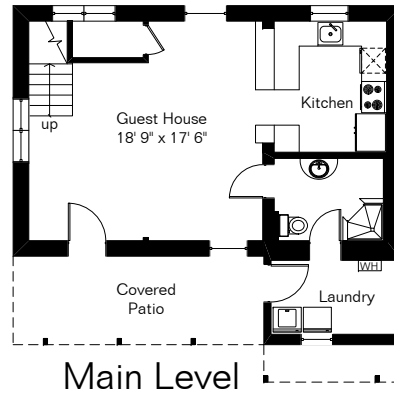

The square footages and room size information are deemed to be reliable but are not guaranteed and should be independently verified.

**Guest House**  
Guest House is further from house than shown

509 S 6<sup>th</sup> Ave

Site Visit May 2018

Copyright 2018 Floor Plans First! LLC  
All Rights Reserved.

Main House 3,473 Sq Ft  
Guest House 1,330 Sq Ft  

---

Total Living Area 4,803 Sq Ft

[www.FloorPlansFirst.com](http://www.FloorPlansFirst.com)