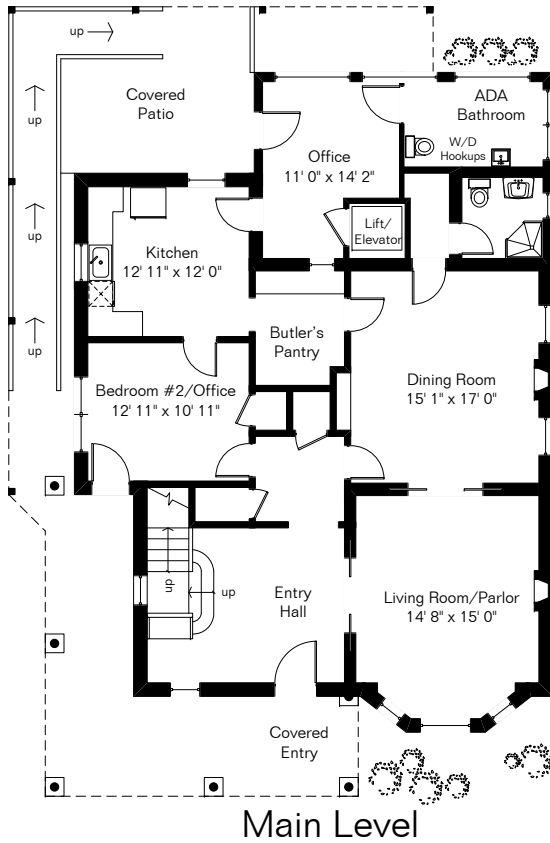

The square footages and room size information are deemed to be reliable but are not guaranteed and should be independently verified.

**Guest House**  
Guest House is further from house than shown

509 S 6<sup>th</sup> Ave

Site Visit May 2018

Copyright 2018 Floor Plans First! LLC  
All Rights Reserved.

Main House 3,473 Sq Ft  
Guest House 1,330 Sq Ft  

---

Total Living Area 4,803 Sq Ft

[www.FloorPlansFirst.com](http://www.FloorPlansFirst.com)

Toll Free (877) 887-1500  
Voice (520) 881-1500  
Fax (520) 791-7701

**Floor Plans First!**  
See the Floor Plan First!