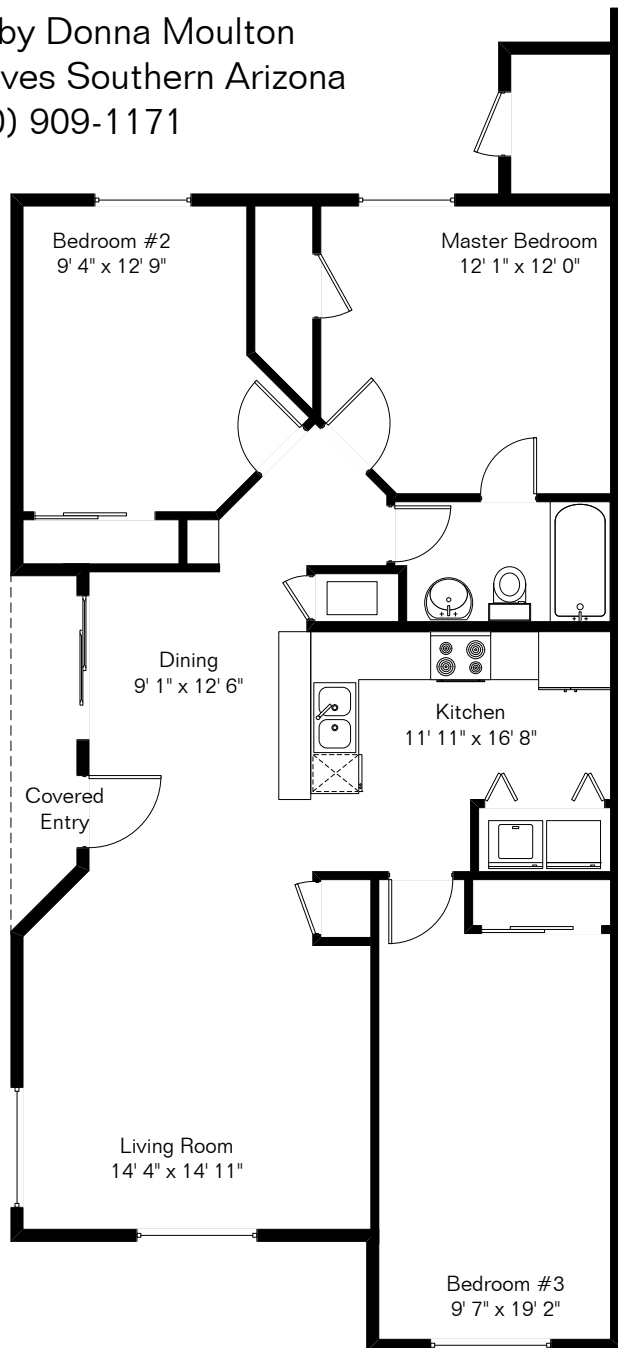

The square footages and room size information are deemed to be reliable but are not guaranteed and should be independently verified.

Living Area 1,117 Sq Ft

# 5151 S Montana Place

Presented by Donna Moulton  
Realty Executives Southern Arizona  
(520) 909-1171

Site Visit August 2009

Copyright 2009 Floor Plans First! LLC  
All Rights Reserved.

[www.FloorPlansFirst.com](http://www.FloorPlansFirst.com)