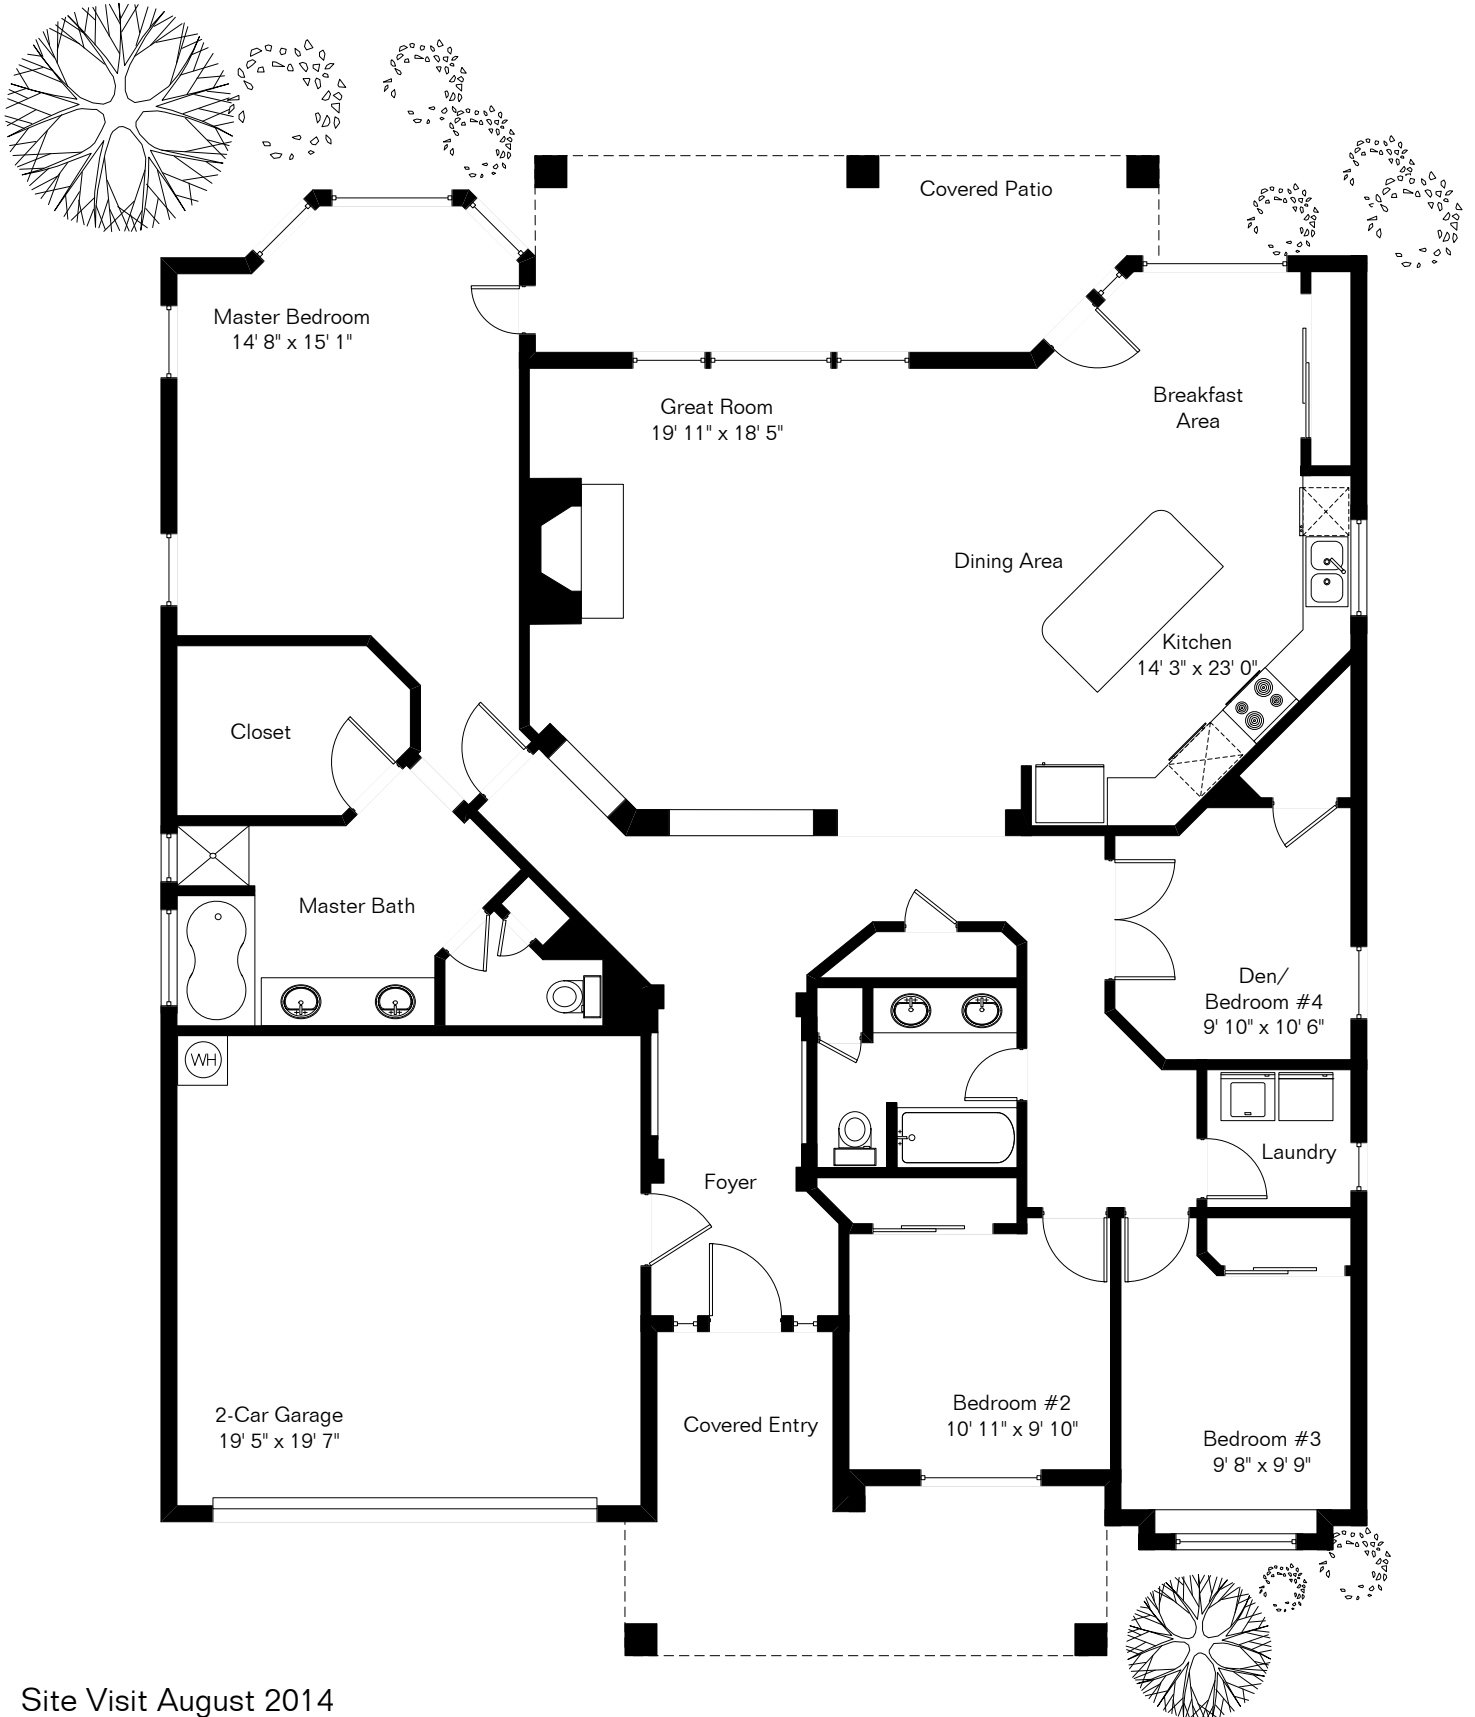

The square footages and room size information are deemed to be reliable but are not guaranteed and should be independently verified.

5160 N Louis River Way

Site Visit August 2014

Living Area 2,109 Sq Ft
Garage 410 Sq Ft

www.FloorPlansFirst.com

Copyright 2014 Floor Plans First! LLC
All Rights Reserved.

Toll Free (877) 887-1500
Voice (520) 881-1500
Fax (520) 791-7701

Floor Plans First!
See the Floor Plan First!