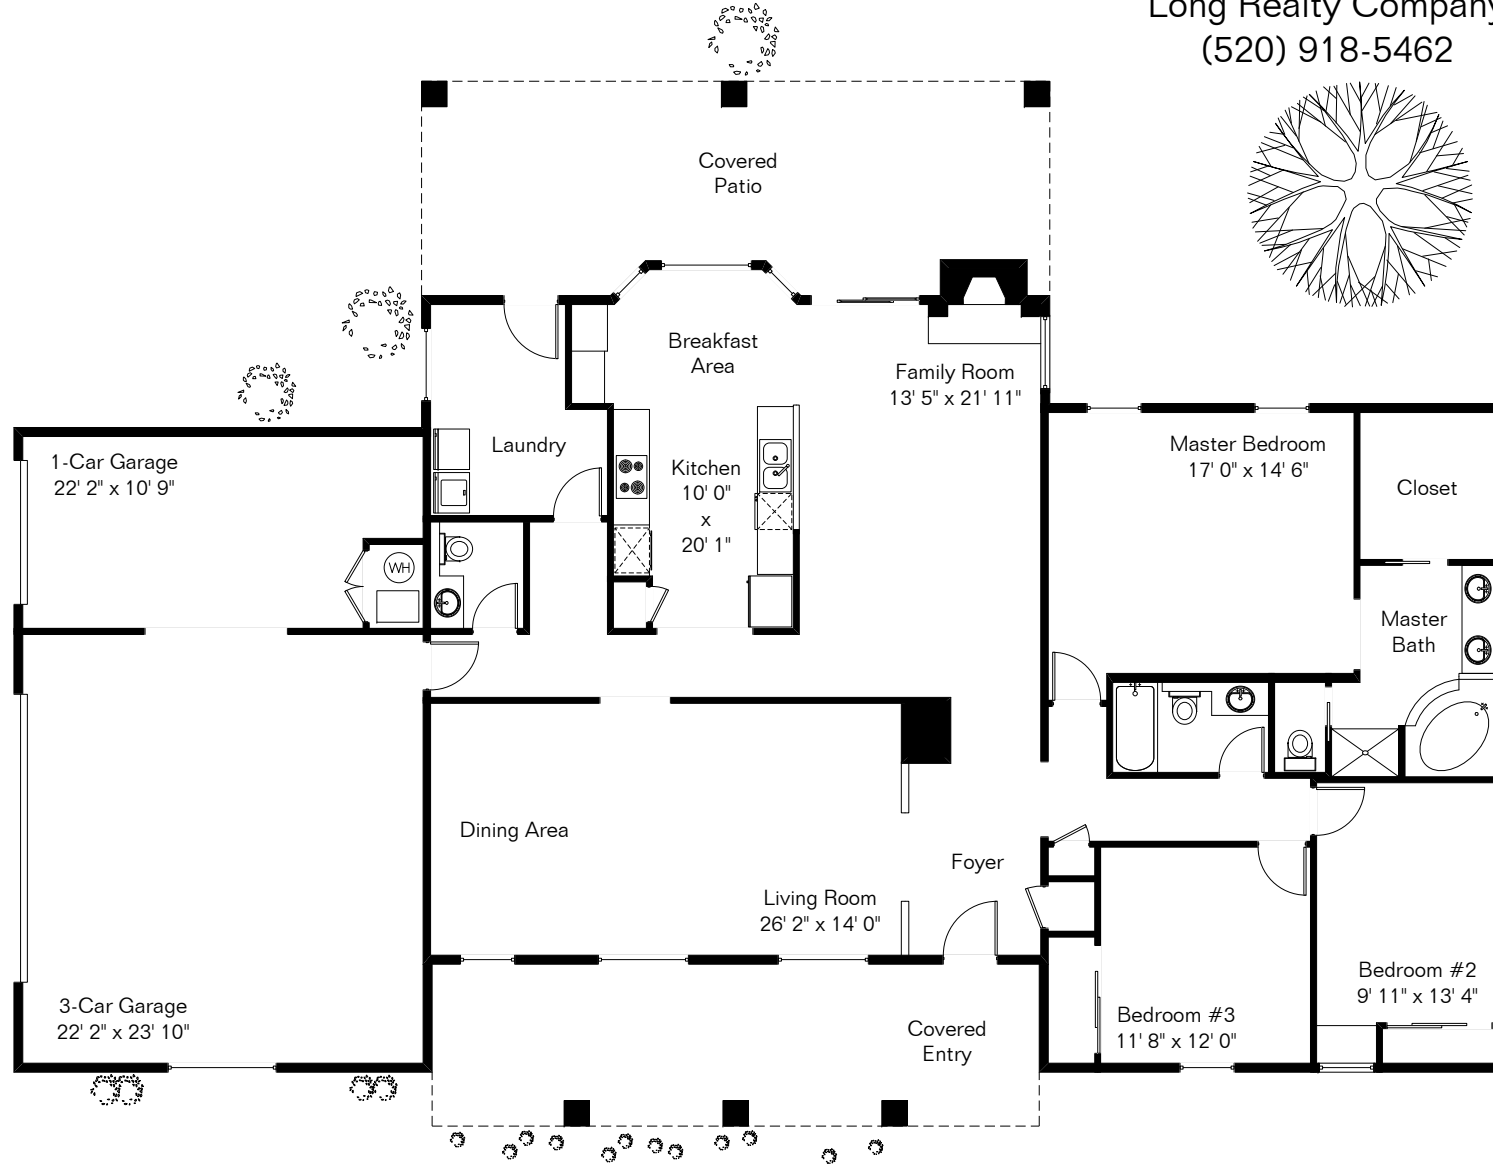

The square footages and room size information are deemed to be reliable but are not guaranteed and should be independently verified.

Pool & Spa Area

5245 W Paseo del Campo

Presented by Sherie Broekema, ABR, CRS
Long Realty Company
(520) 918-5462

Site Visit October 2009

0 ft. 6 ft. 10 ft. 20 ft.

Copyright 2009 Floor Plans First! LLC
All Rights Reserved.

Living Area 2,254 Sq Ft
Garage 818 Sq Ft

www.FloorPlansFirst.com

Toll Free (877) 887-1500
Voice (520) 881-1500
Fax (520) 791-7701

Floor Plans First!
See the Floor Plan First!