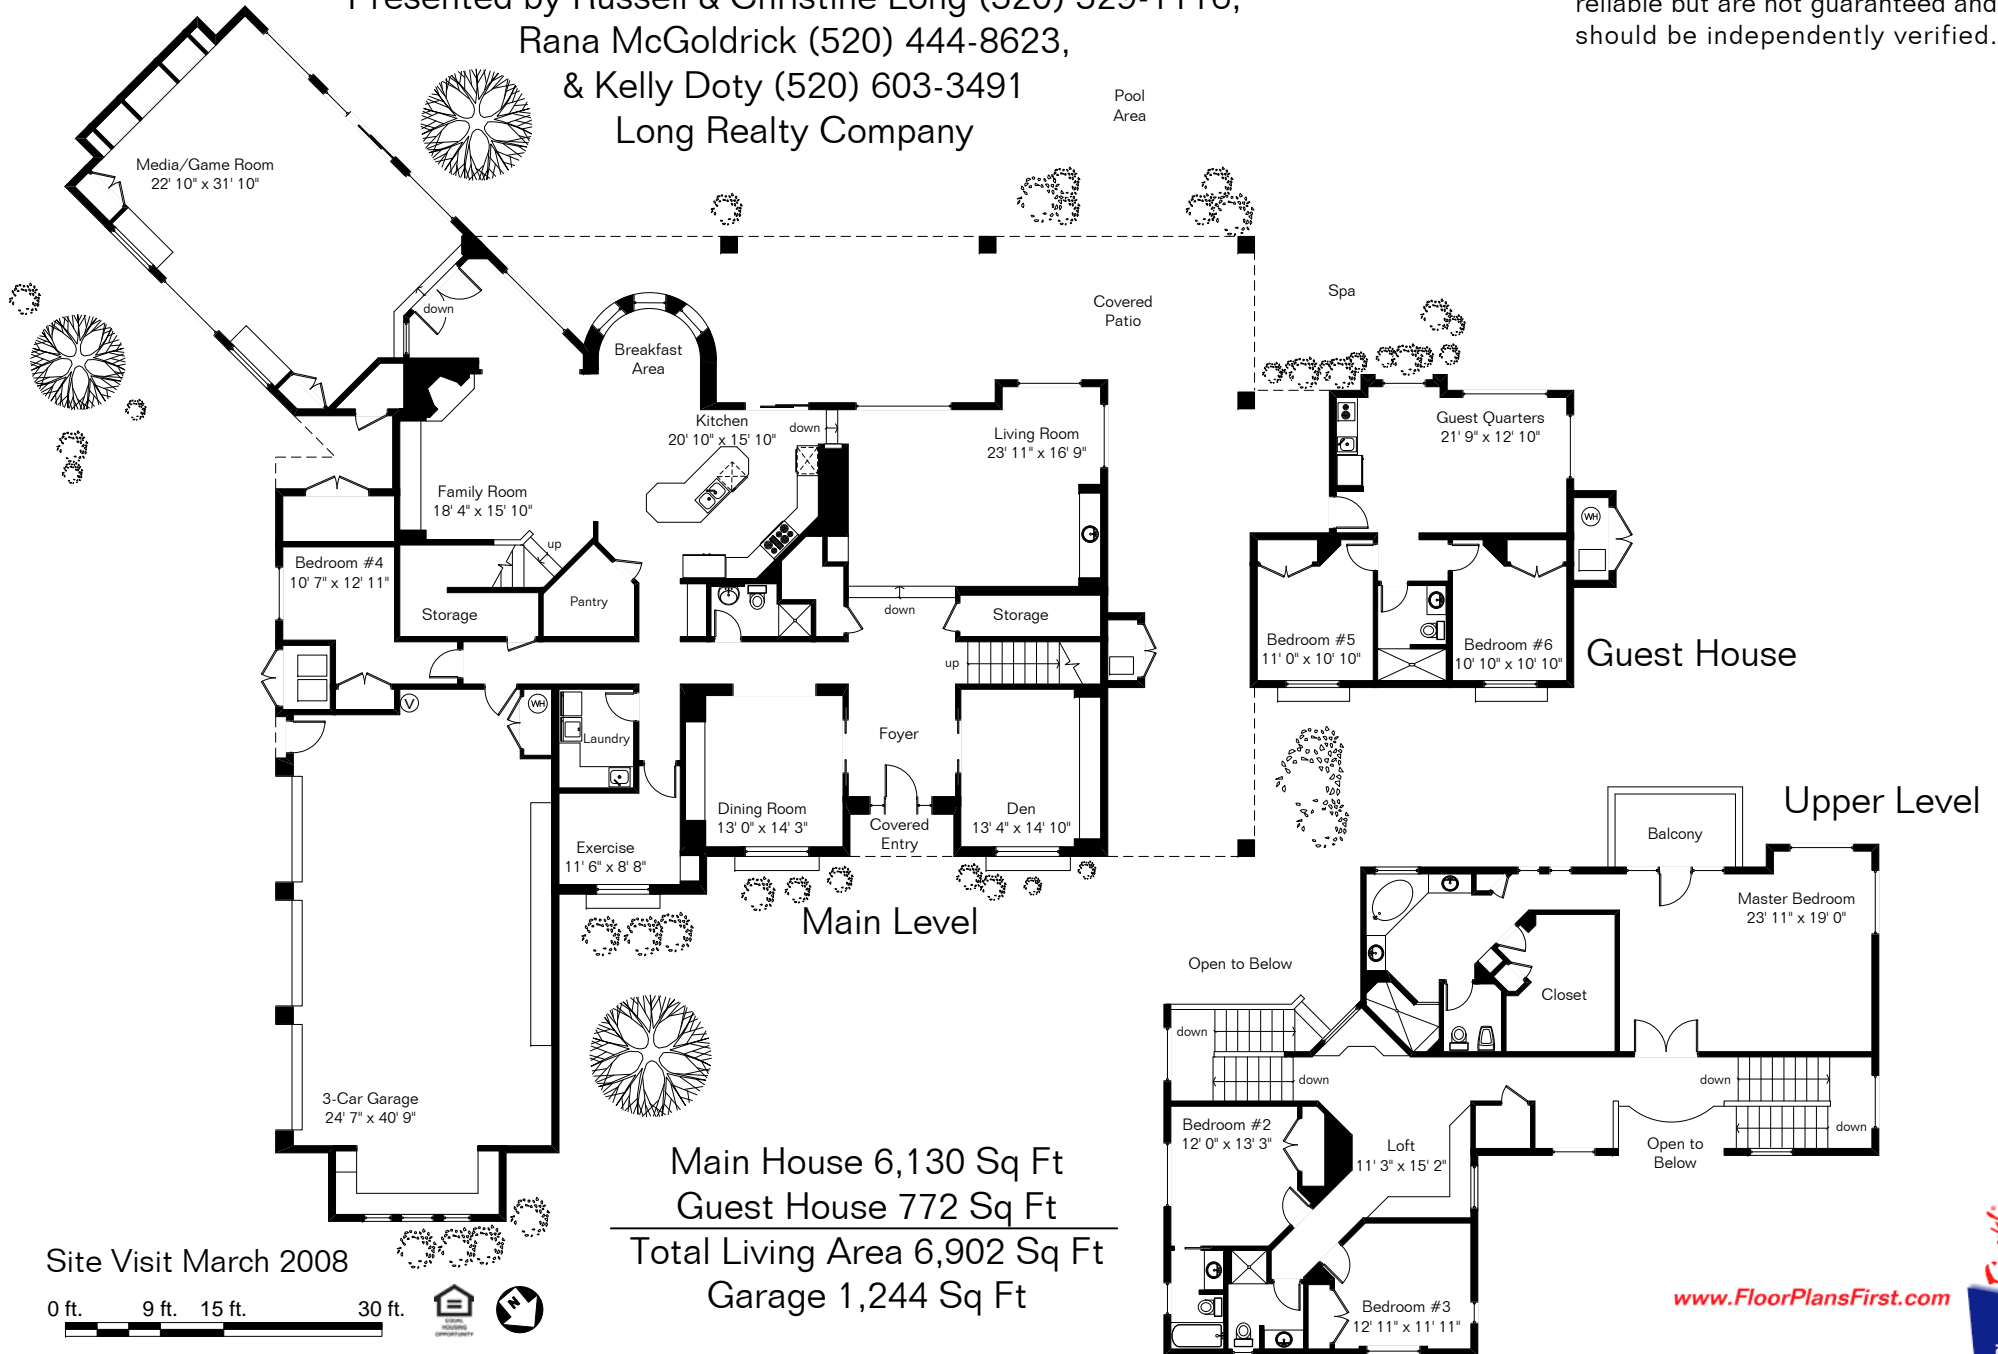

Main House 6,130 Sq Ft
 Guest House 772 Sq Ft

 Total Living Area 6,902 Sq Ft
 Garage 1,244 Sq Ft

Site Visit March 2008

Copyright 2008 Floor Plans First! LLC
 All Rights Reserved.

www.FloorPlansFirst.com

Toll Free (877) 887-1500
 Voice (520) 881-1500
 Fax (520) 791-7701

Floor Plans First!
 See the Floor Plan First!