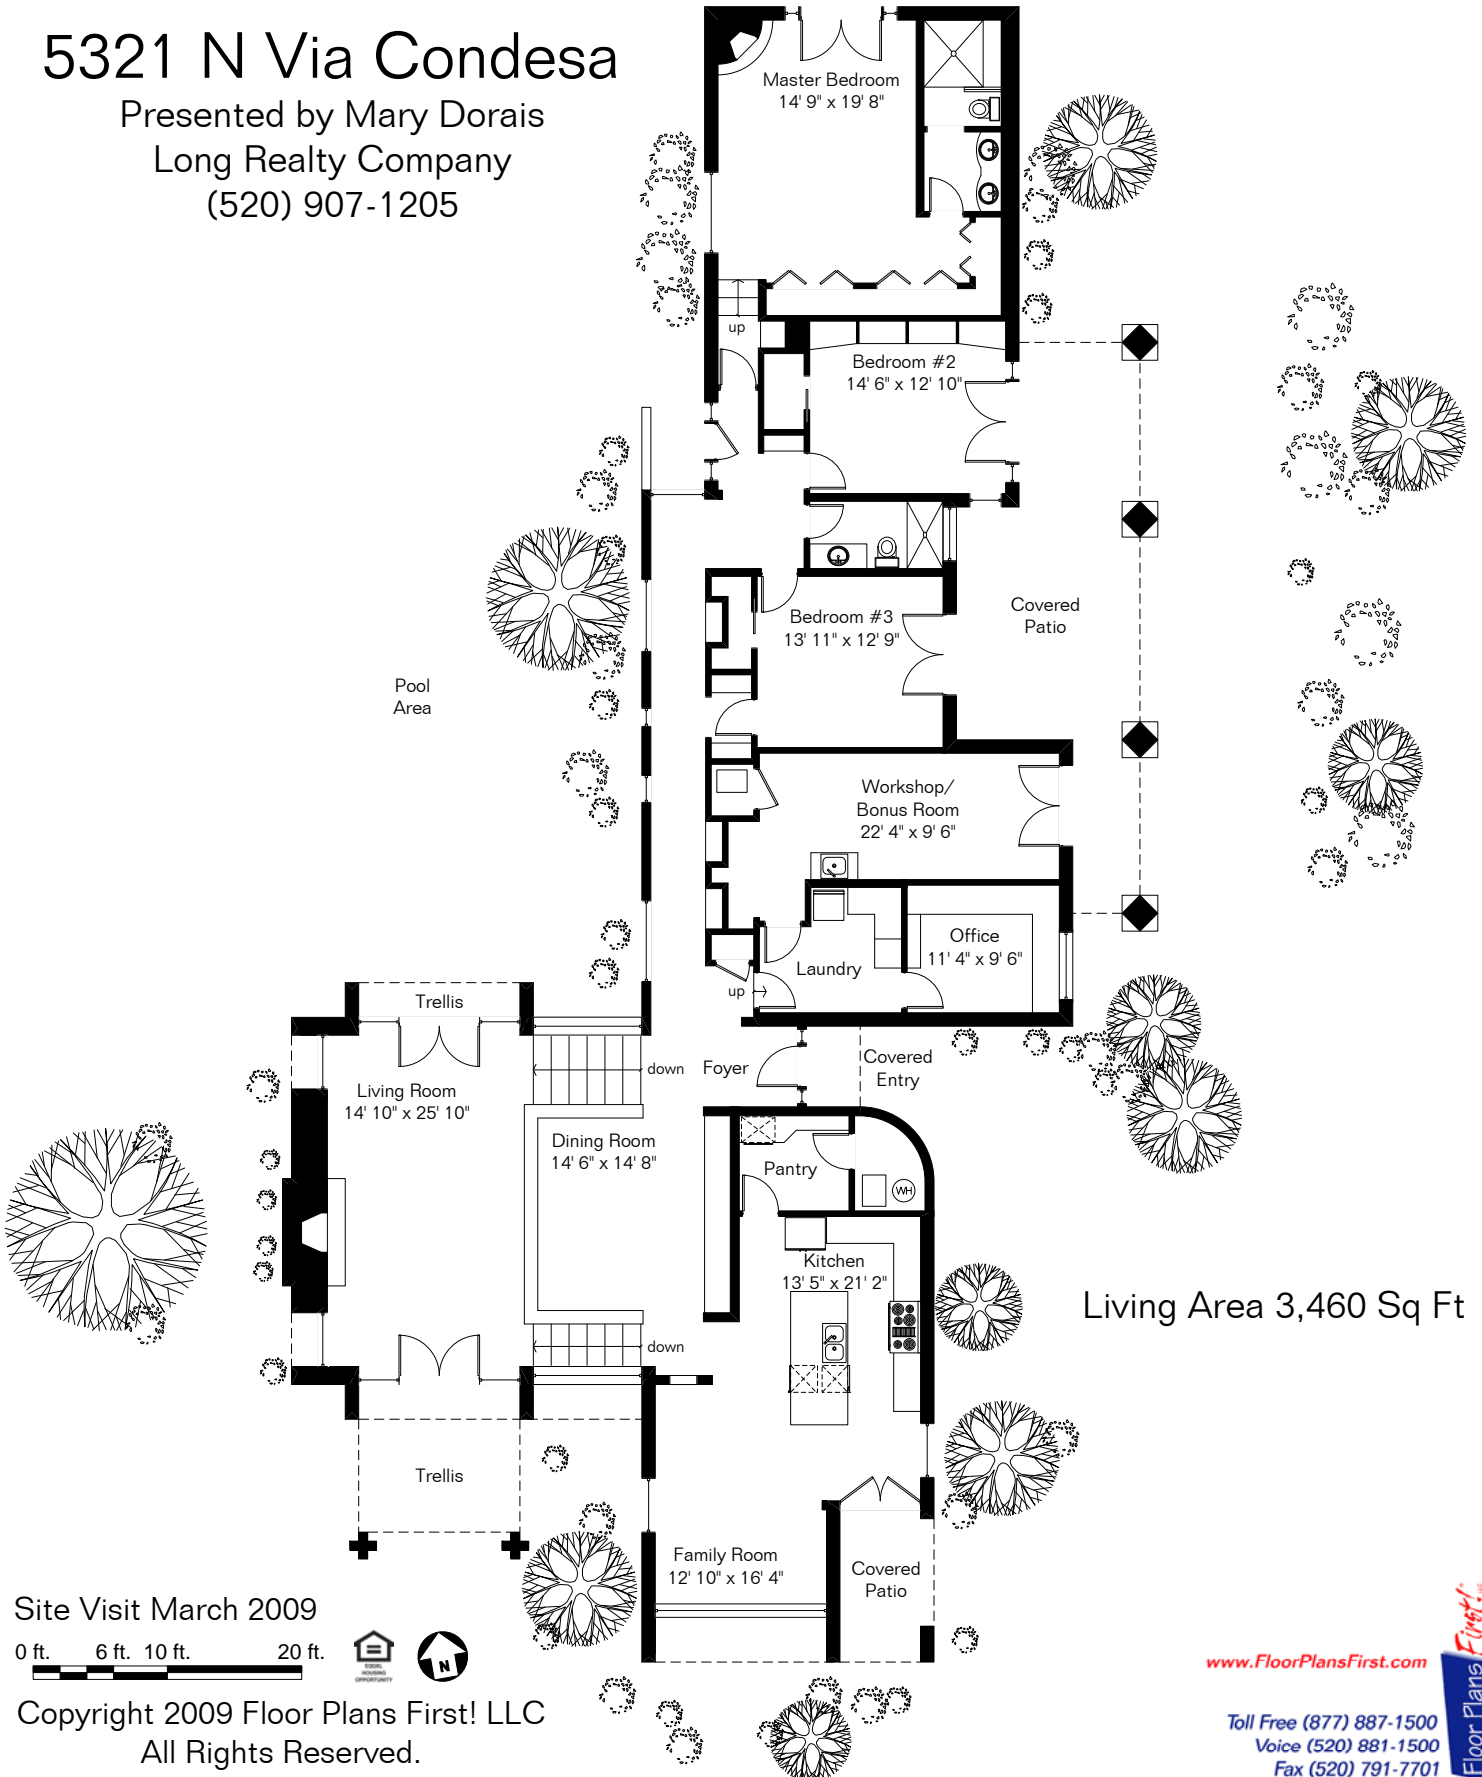

The square footages and room size information are deemed to be reliable but are not guaranteed and should be independently verified.

5321 N Via Condesa

Presented by Mary Dorais
Long Realty Company
(520) 907-1205

Site Visit March 2009

0 ft. 6 ft. 10 ft. 20 ft.

Copyright 2009 Floor Plans First! LLC
All Rights Reserved.

www.FloorPlansFirst.com

Toll Free (877) 887-1500
Voice (520) 881-1500
Fax (520) 791-7701

Floor Plans First!
See the Floor Plan First