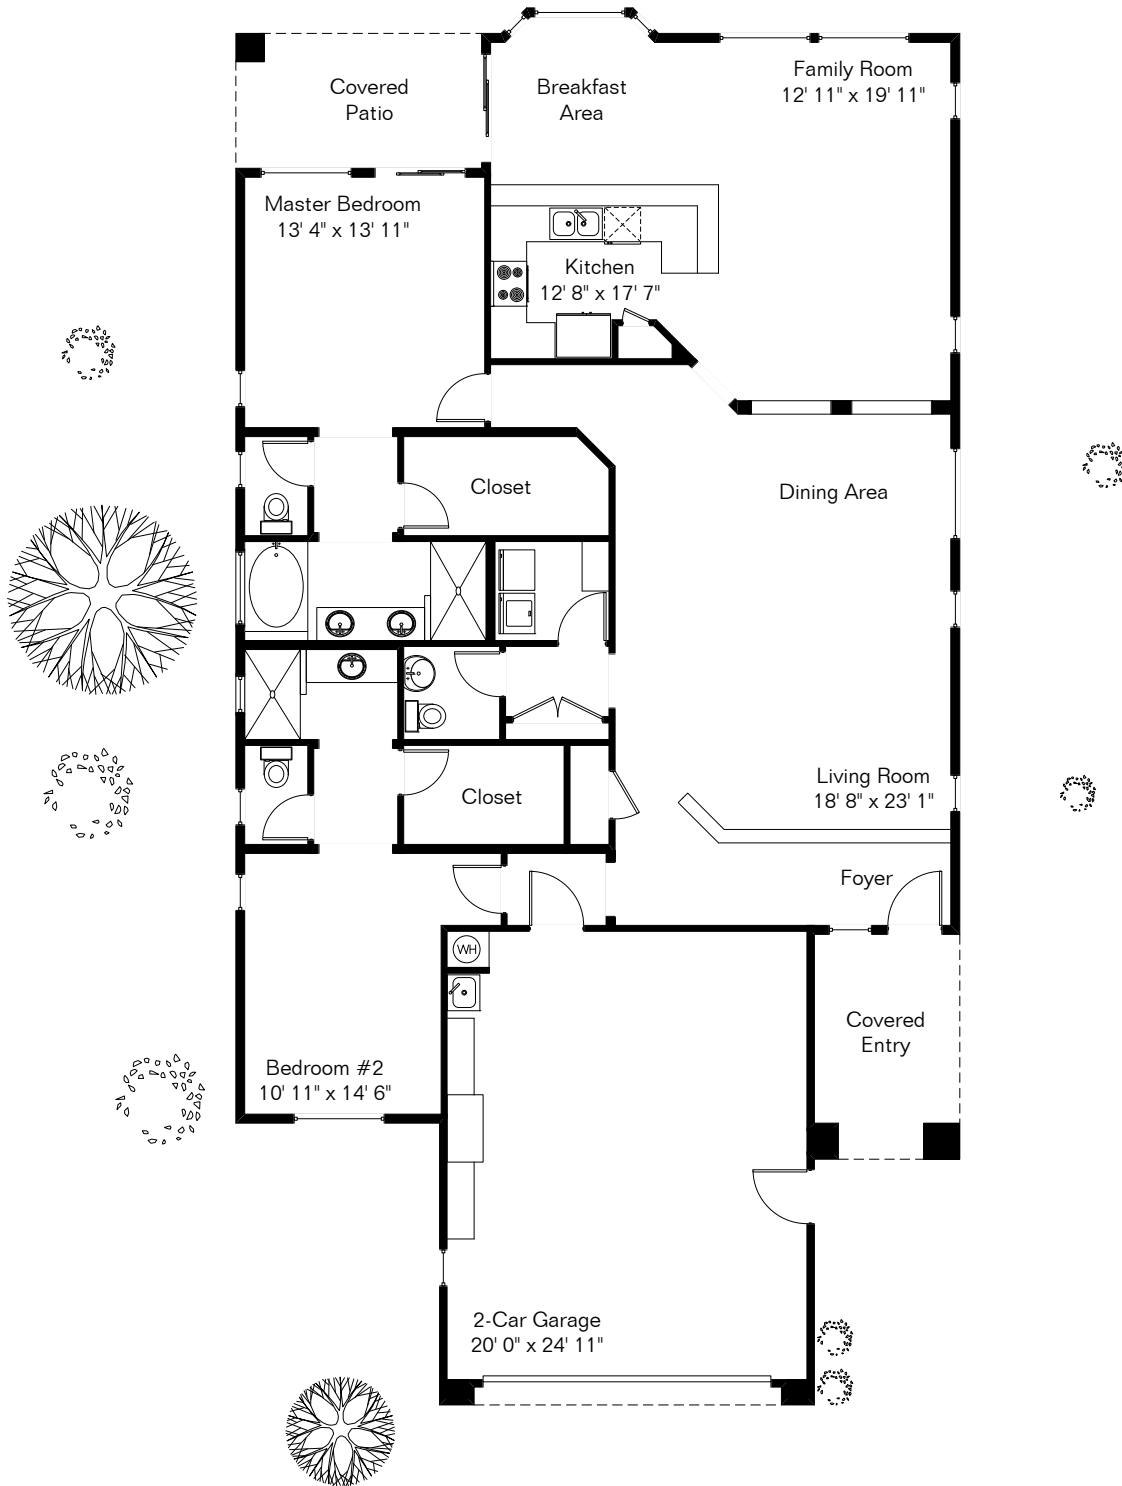

The square footages and room size information are deemed to be reliable but are not guaranteed and should be independently verified.

5321 W Winding Desert Dr

Presented by Kay Behrens

Long Realty Company

(520) 918-5787

Site Visit February 2010

0 ft. 6 ft. 10 ft. 20 ft.

Living Area 2,044 Sq Ft
Garage 527 Sq Ft

Copyright 2010 Floor Plans First! LLC
All Rights Reserved.

www.FloorPlansFirst.com

Toll Free (877) 887-1500
Voice (520) 881-1500
Fax (520) 791-7701

Floor Plans First!
See the Floor Plan First!