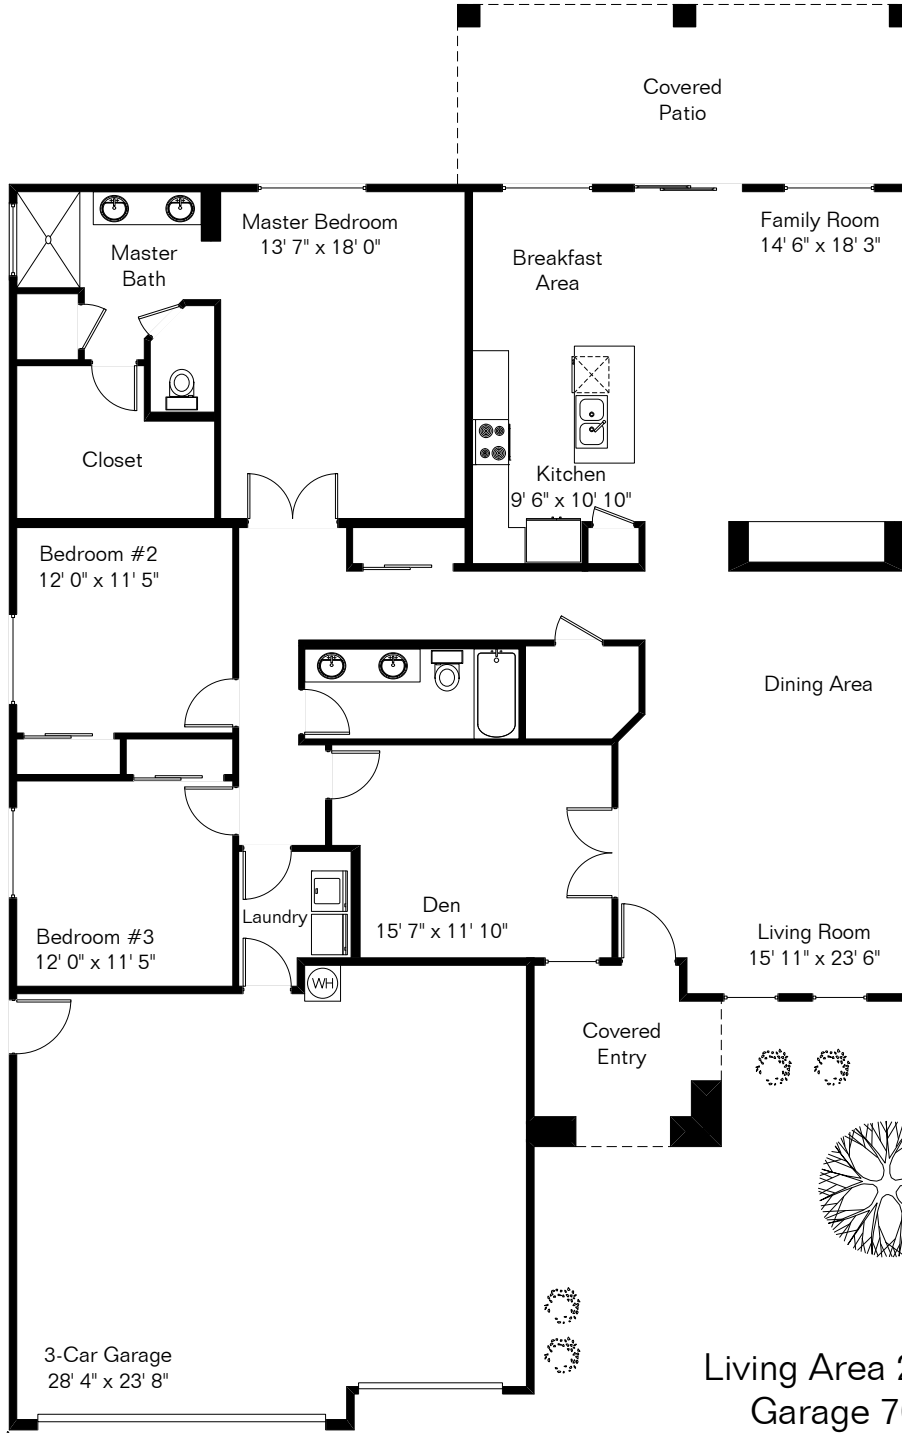

The square footages and room size information are deemed to be reliable but are not guaranteed and should be independently verified.

5415 W Hasan Dr

Living Area 2,230 Sq Ft
Garage 707 Sq Ft

Site Visit September 2009

0 ft. 6 ft. 10 ft. 20 ft.

Copyright 2009 Floor Plans First! LLC
All Rights Reserved.

www.FloorPlansFirst.com

Toll Free (877) 887-1500
Voice (520) 881-1500
Fax (520) 791-7701

Floor Plans First!
See the Floor Plan First!