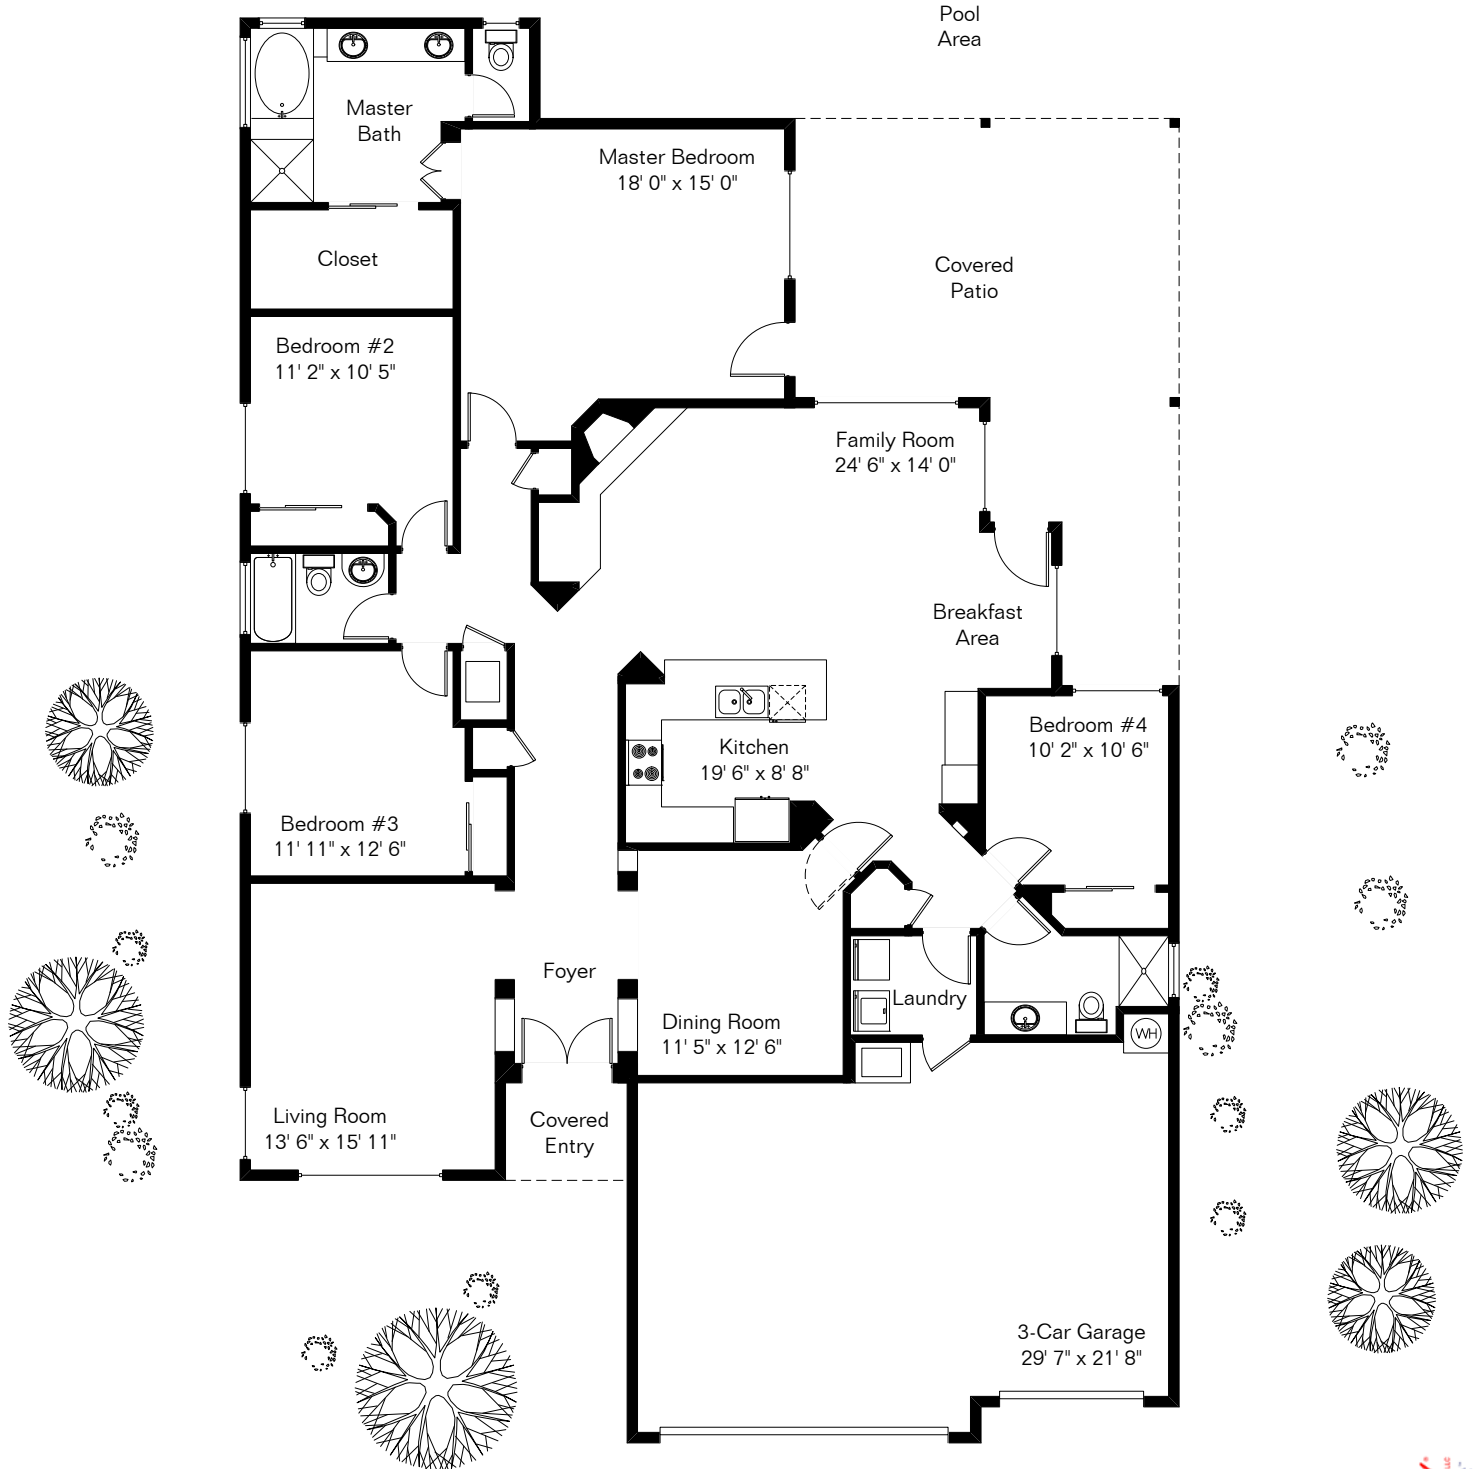

The square footages and room size information are deemed to be reliable but are not guaranteed and should be independently verified.

5426 N Highpoint Court

Site Visit June 2014

Copyright 2014 Floor Plans First! LLC
All Rights Reserved.

Living Area 2,461 Sq Ft
Garage 637 Sq Ft

www.FloorPlansFirst.com

Toll Free (877) 887-1500
Voice (520) 881-1500
Fax (520) 791-7701

Floor Plans First!
See the Floor Plan First