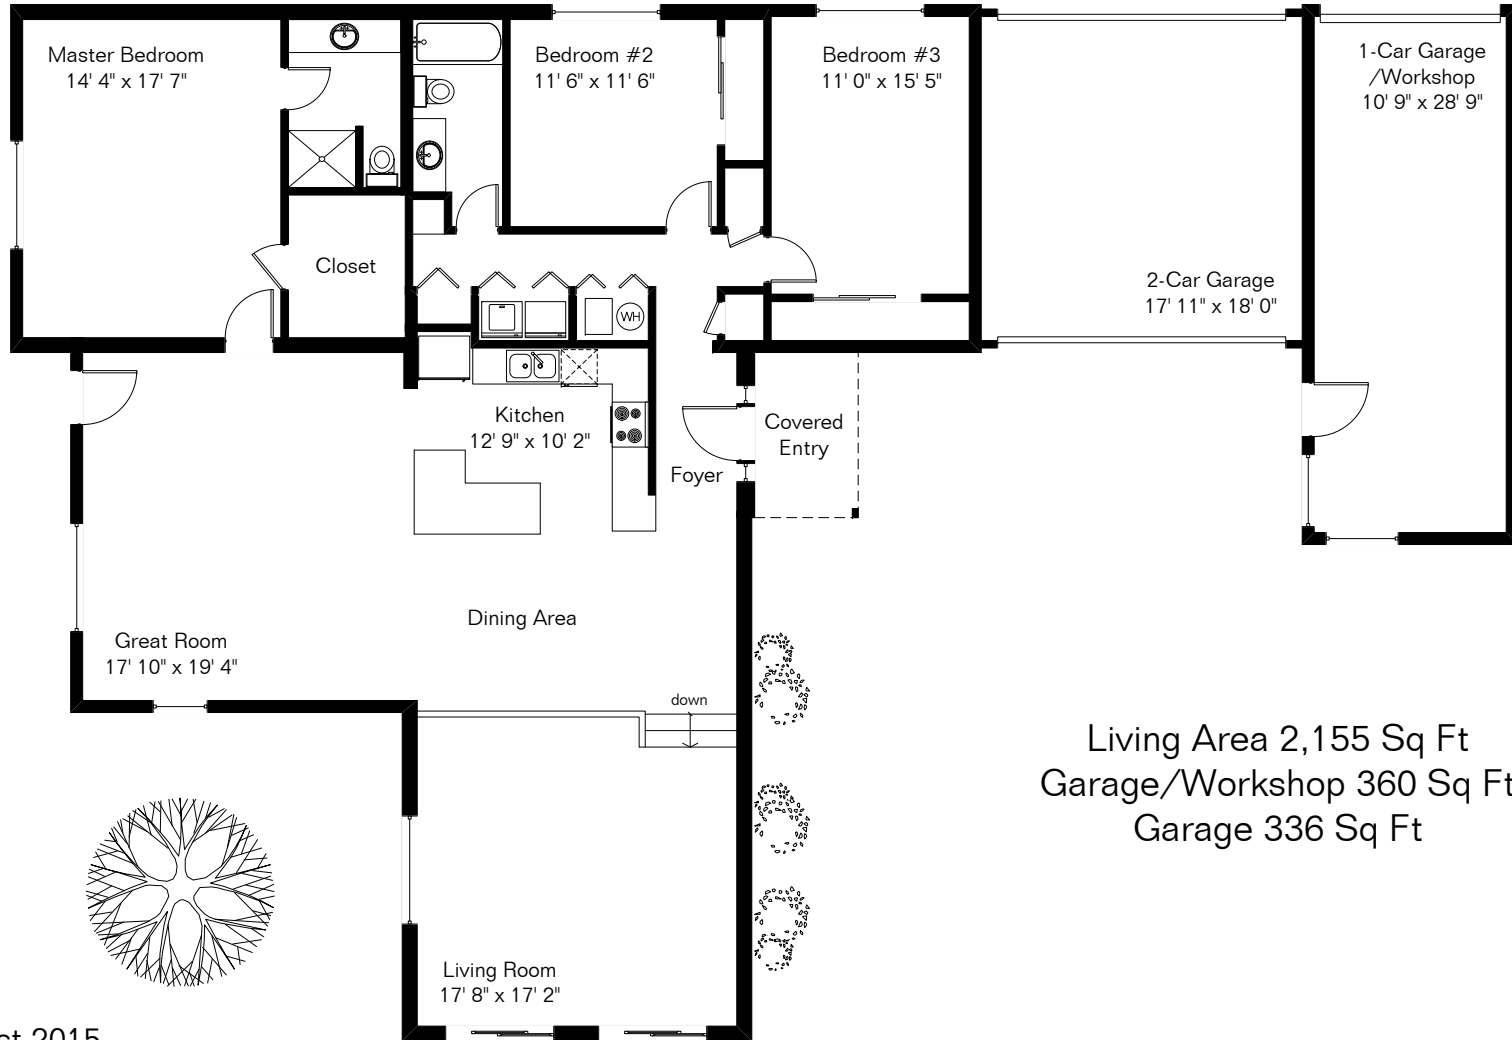

The square footages and room size information are deemed to be reliable but are not guaranteed and should be independently verified.

# 5435 N Kennebec Lane

Pool Area

Living Area 2,155 Sq Ft  
Garage/Workshop 360 Sq Ft  
Garage 336 Sq Ft

Site Visit August 2015

0 ft. 6 ft. 10 ft. 20 ft.

Copyright 2015 Floor Plans First! LLC  
All Rights Reserved.