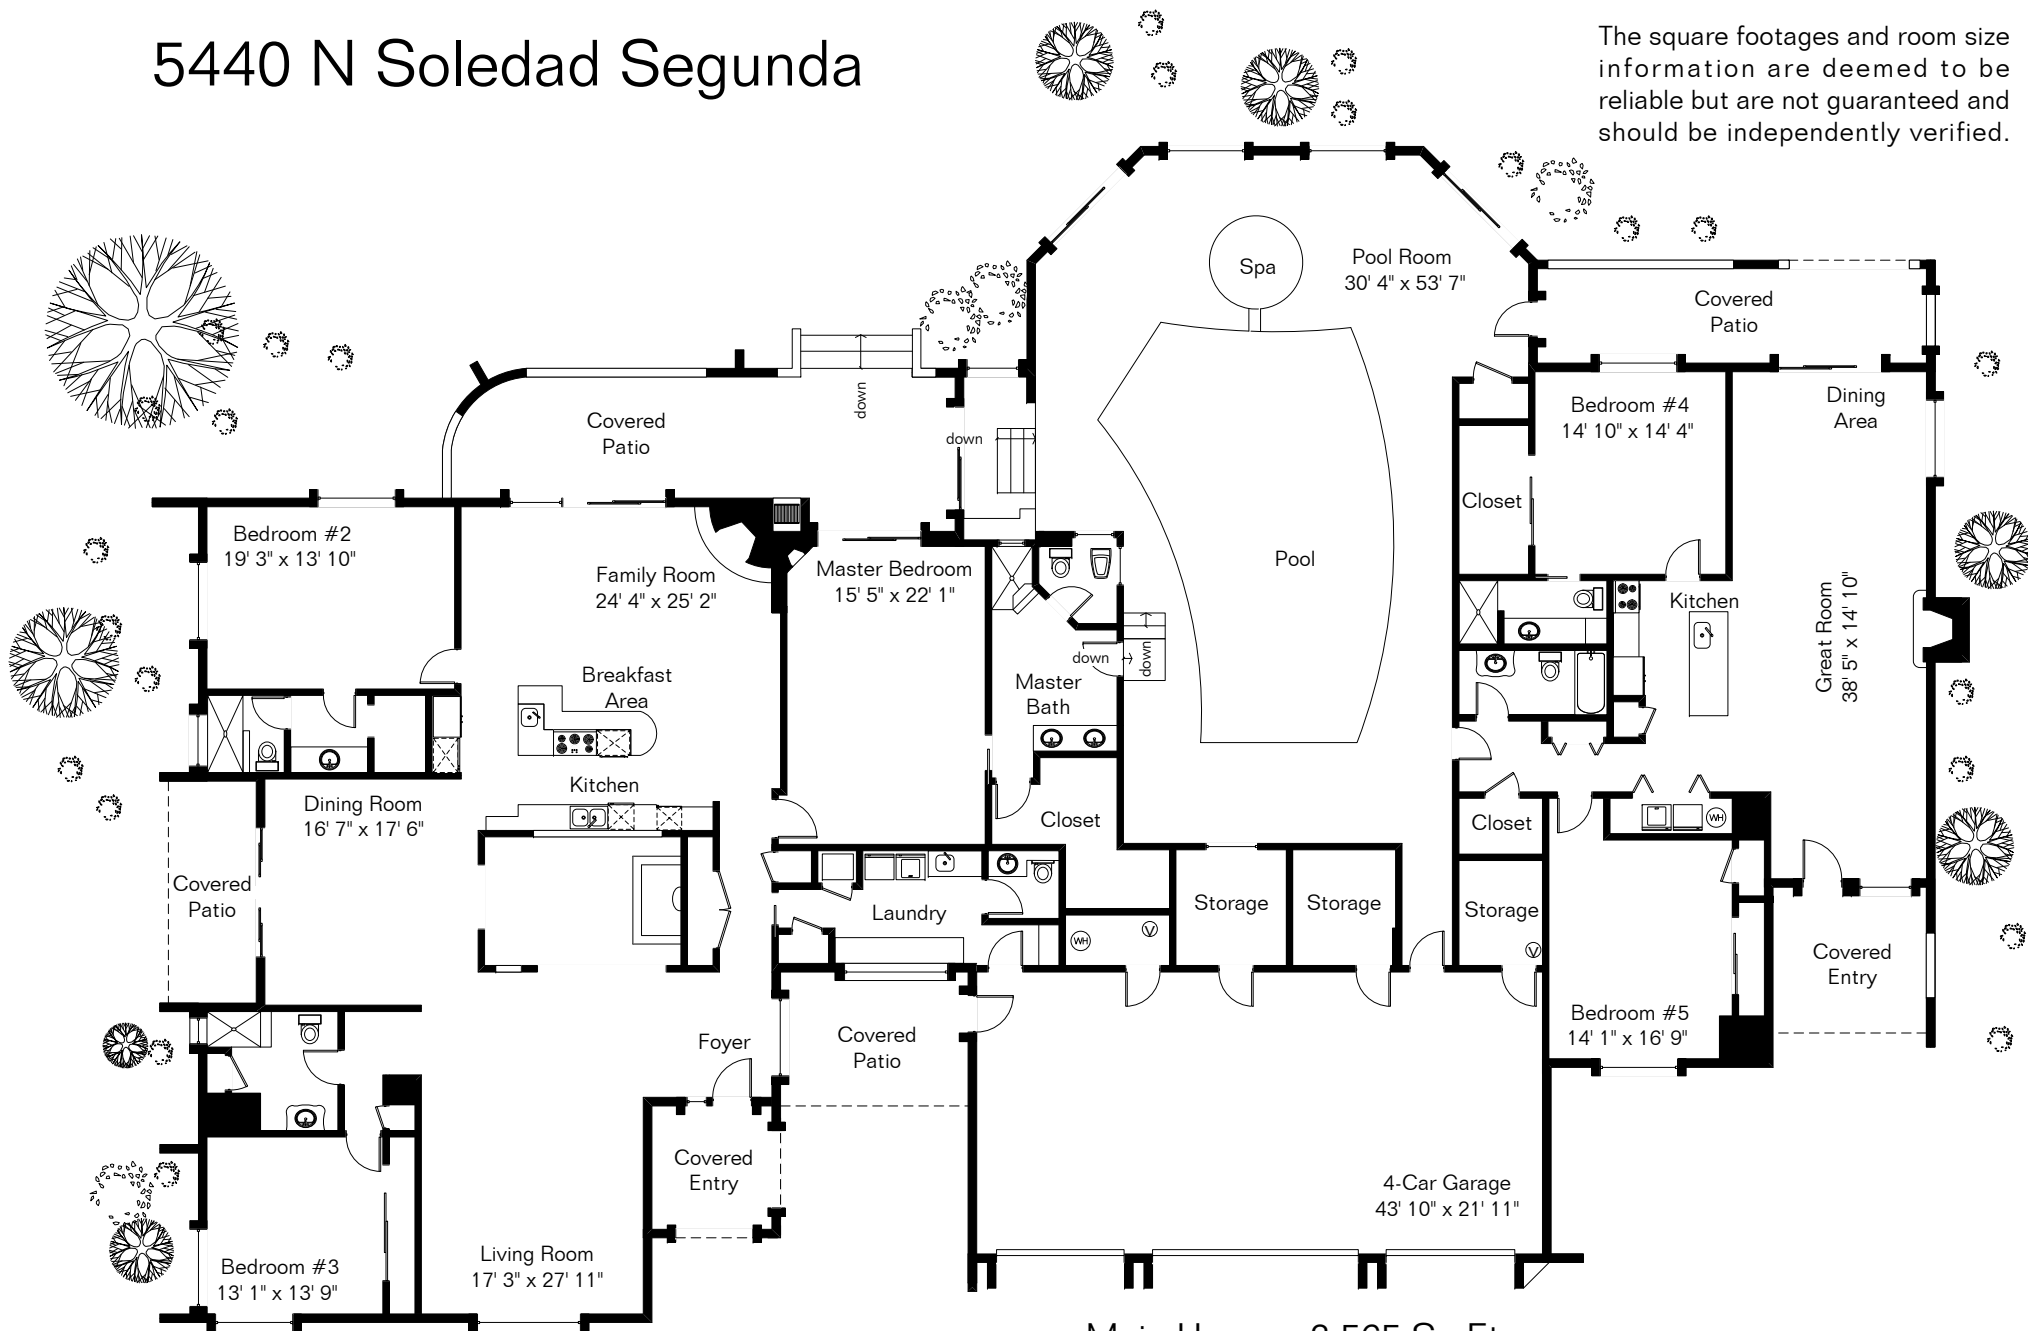

# 5440 N Soledad Segunda

The square footages and room size information are deemed to be reliable but are not guaranteed and should be independently verified.

Site Visit March 2016

0 ft. 6 ft. 10 ft. 20 ft.

Copyright 2016 Floor Plans First! LLC  
All Rights Reserved.

Main House	3,565 Sq Ft
Guest House	1,738 Sq Ft
Pool Room	1,800 Sq Ft
Living Area	7,103 Sq Ft
Garage	1,269 Sq Ft

[www.FloorPlansFirst.com](http://www.FloorPlansFirst.com)