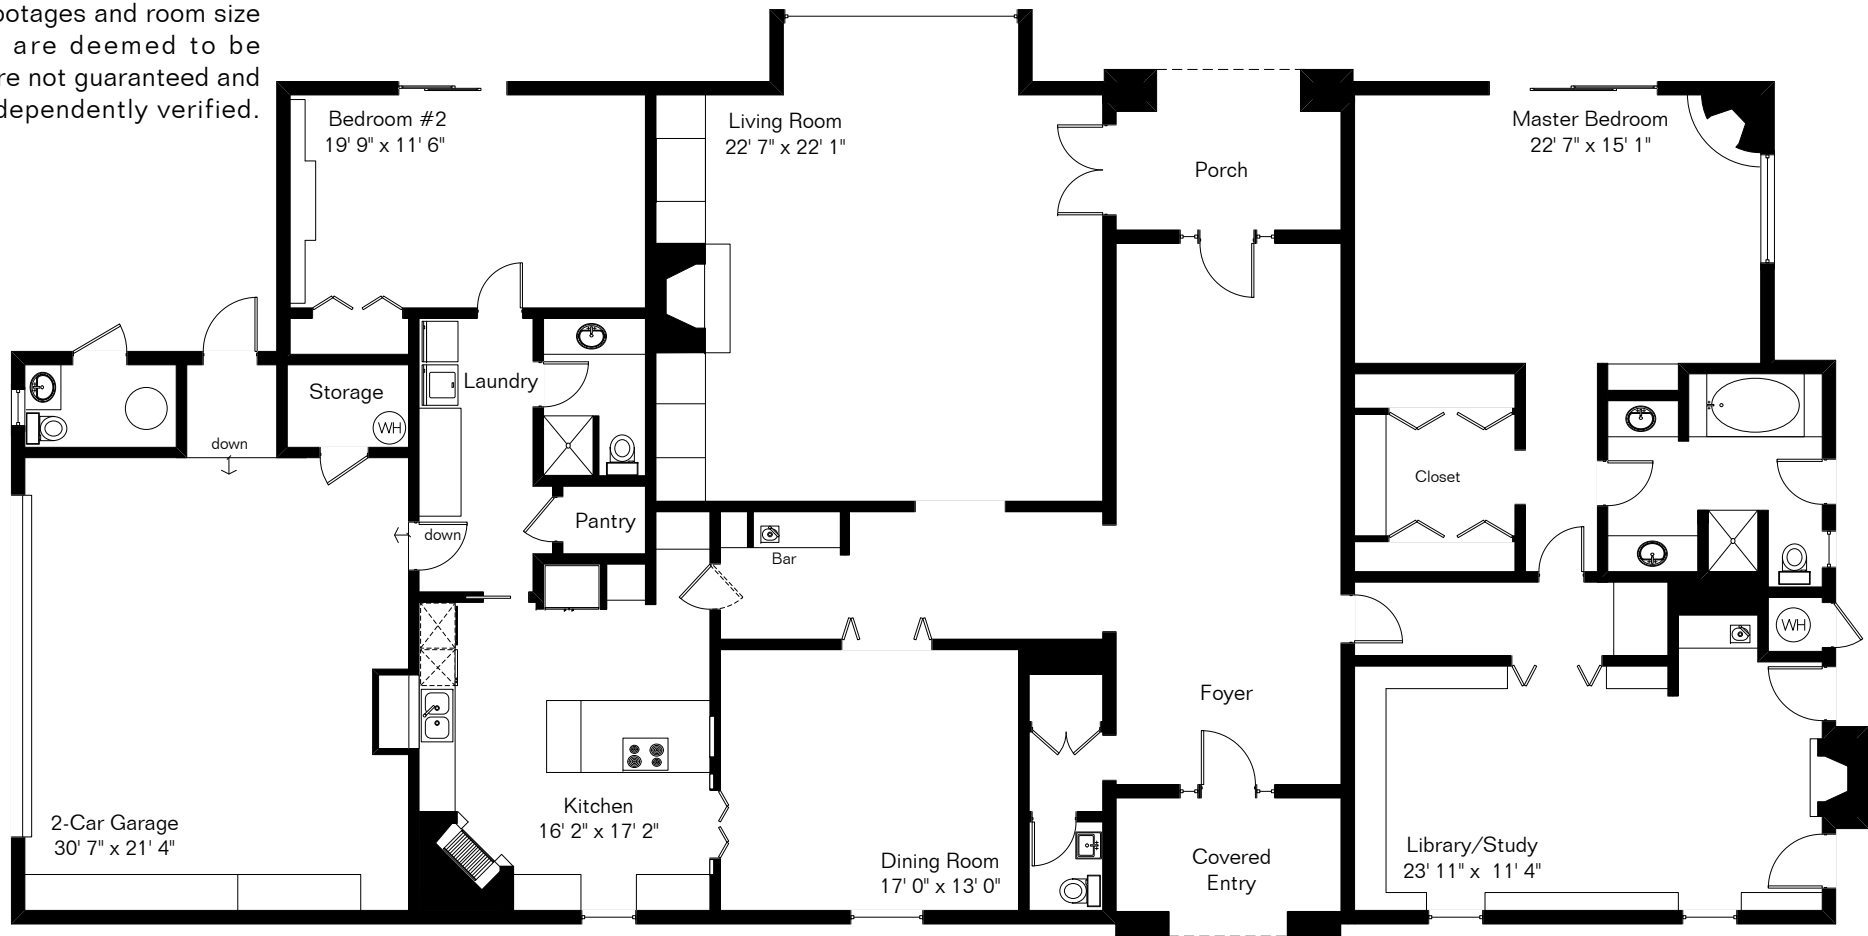

The square footages and room size information are deemed to be reliable but are not guaranteed and should be independently verified.

Note:
Ramada is further from house than shown.

5669 E Ft Lowell Rd

Ramada/
Pool House
28' 9" x 13' 6"

Pool Area

Site Visit September 2007

Copyright 2010 Floor Plans First! LLC
All Rights Reserved.

Living Area 3,634 Sq Ft
Ramada 388 Sq Ft

Total Living Area 4,022 Sq Ft
Garage 649 Sq Ft

www.FloorPlansFirst.com