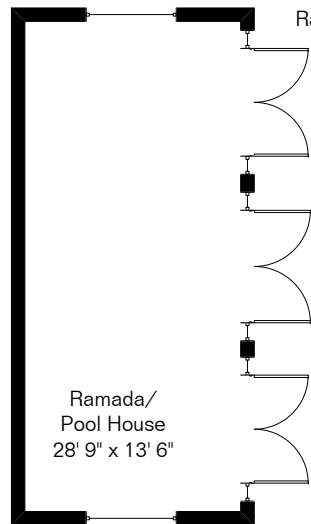

The square footages and room size information are deemed to be reliable but are not guaranteed and should be independently verified.

Note:
Ramada is further from house than shown.

5669 E Ft Lowell Rd

Ramada/
Pool House
28' 9" x 13' 6"

Pool Area

Site Visit September 2007

Copyright 2010 Floor Plans First! LLC
All Rights Reserved.

Living Area 3,634 Sq Ft
Ramada 388 Sq Ft

Total Living Area 4,022 Sq Ft
Garage 649 Sq Ft

www.FloorPlansFirst.com