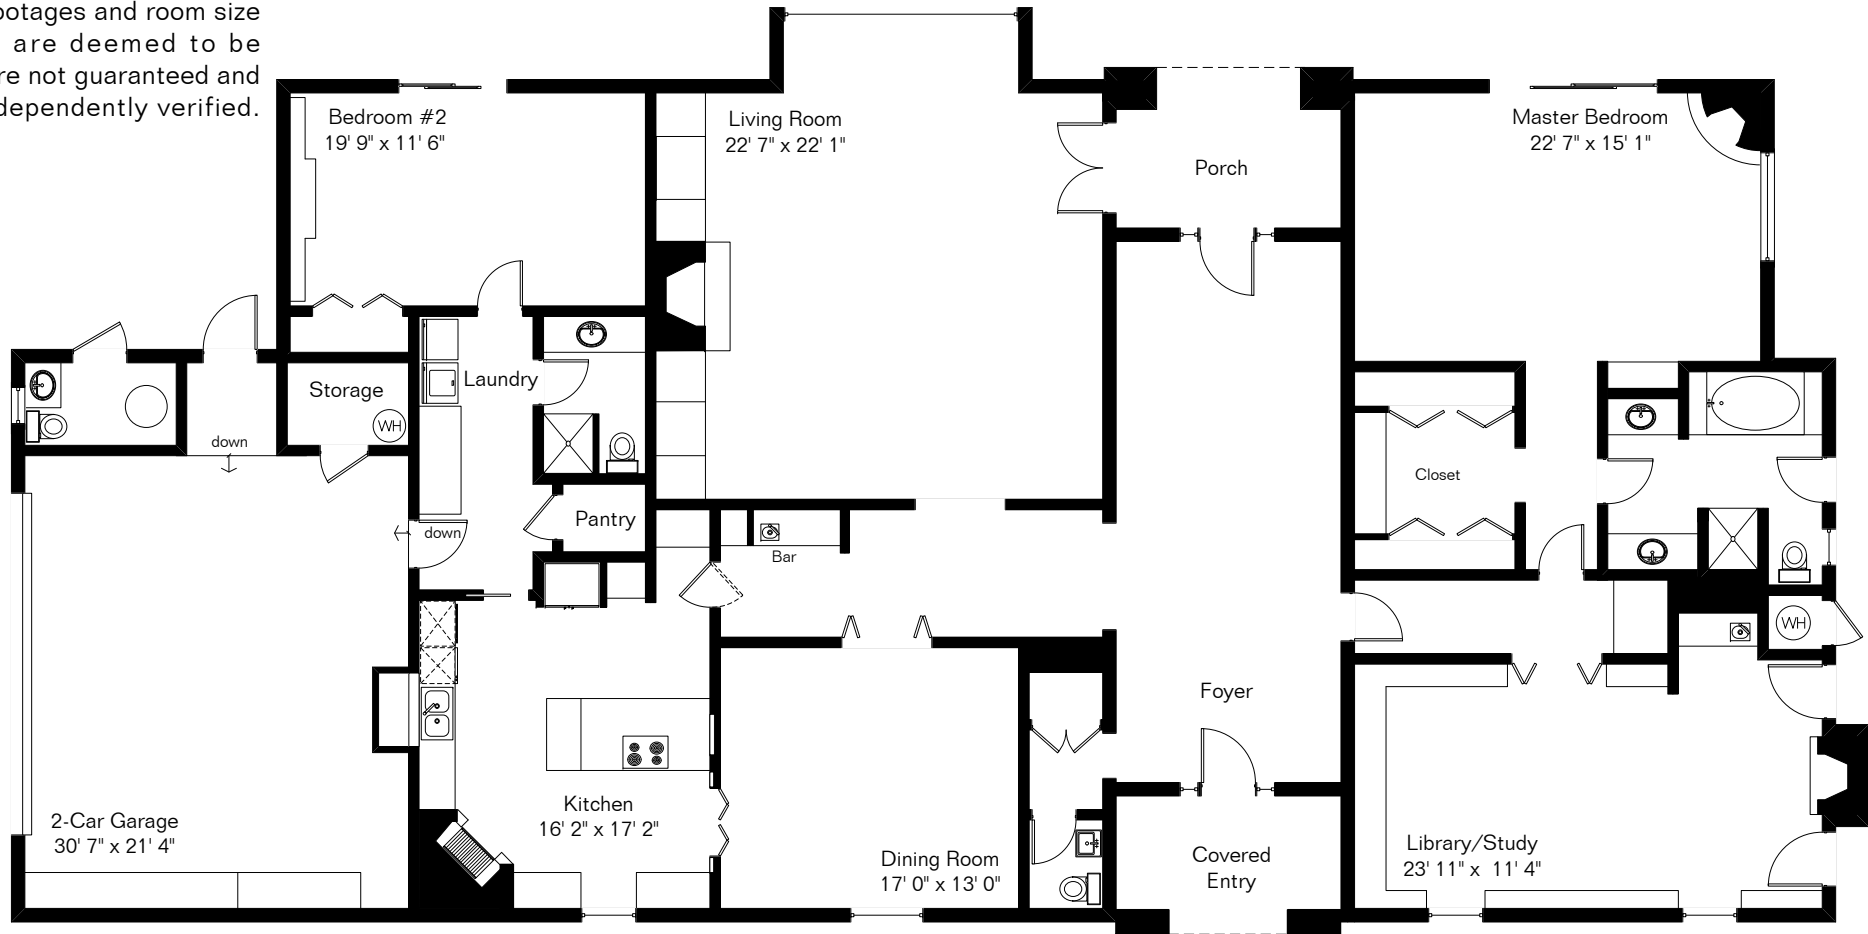

The square footages and room size information are deemed to be reliable but are not guaranteed and should be independently verified.

Note:  
Ramada is further from house than shown.

**5669 E Ft Lowell Rd**  
 Presented by Maureen Vosburgh  
 Coldwell Banker Residential Brokerage  
 (520) 241-7537

Site Visit September 2007

Copyright 2008 Floor Plans First! LLC  
 All Rights Reserved.

Living Area 3,634 Sq Ft  
 Ramada 388 Sq Ft  

---

 Total Living Area 4,022 Sq Ft  
 Garage 649 Sq Ft

Pool Area

[www.FloorPlansFirst.com](http://www.FloorPlansFirst.com)