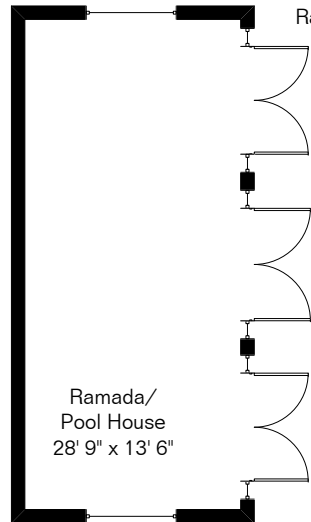

5669 E Ft Lowell Rd
Presented by Maureen Vosburgh
Coldwell Banker Residential Brokerage
(520) 241-7537