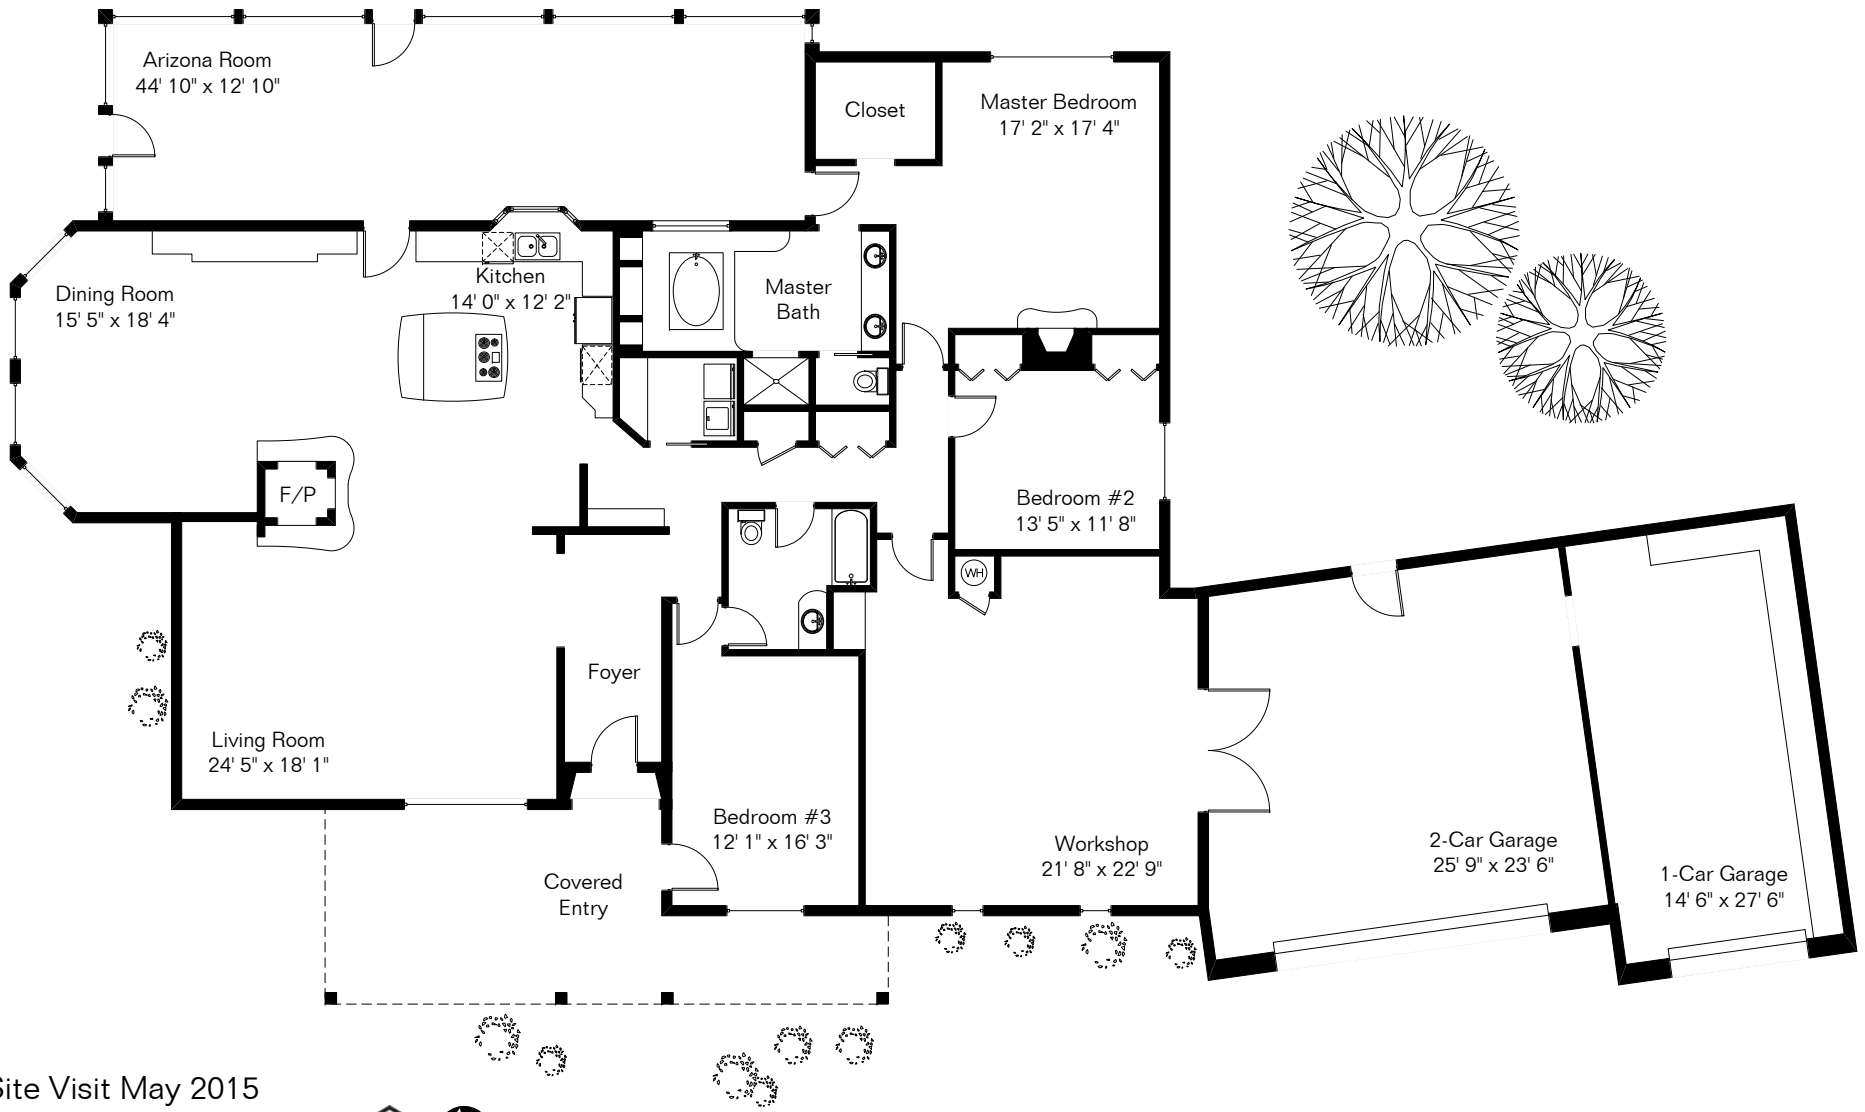

The square footages and room size information are deemed to be reliable but are not guaranteed and should be independently verified.

5820 N Paseo Niquel

Living Area 3,317 Sq Ft
Garage 1,617 Sq Ft

Site Visit May 2015

Copyright 2015 Floor Plans First! LLC
All Rights Reserved.

www.FloorPlansFirst.com

Toll Free (877) 887-1500
Voice (520) 881-1500
Fax (520) 791-7701