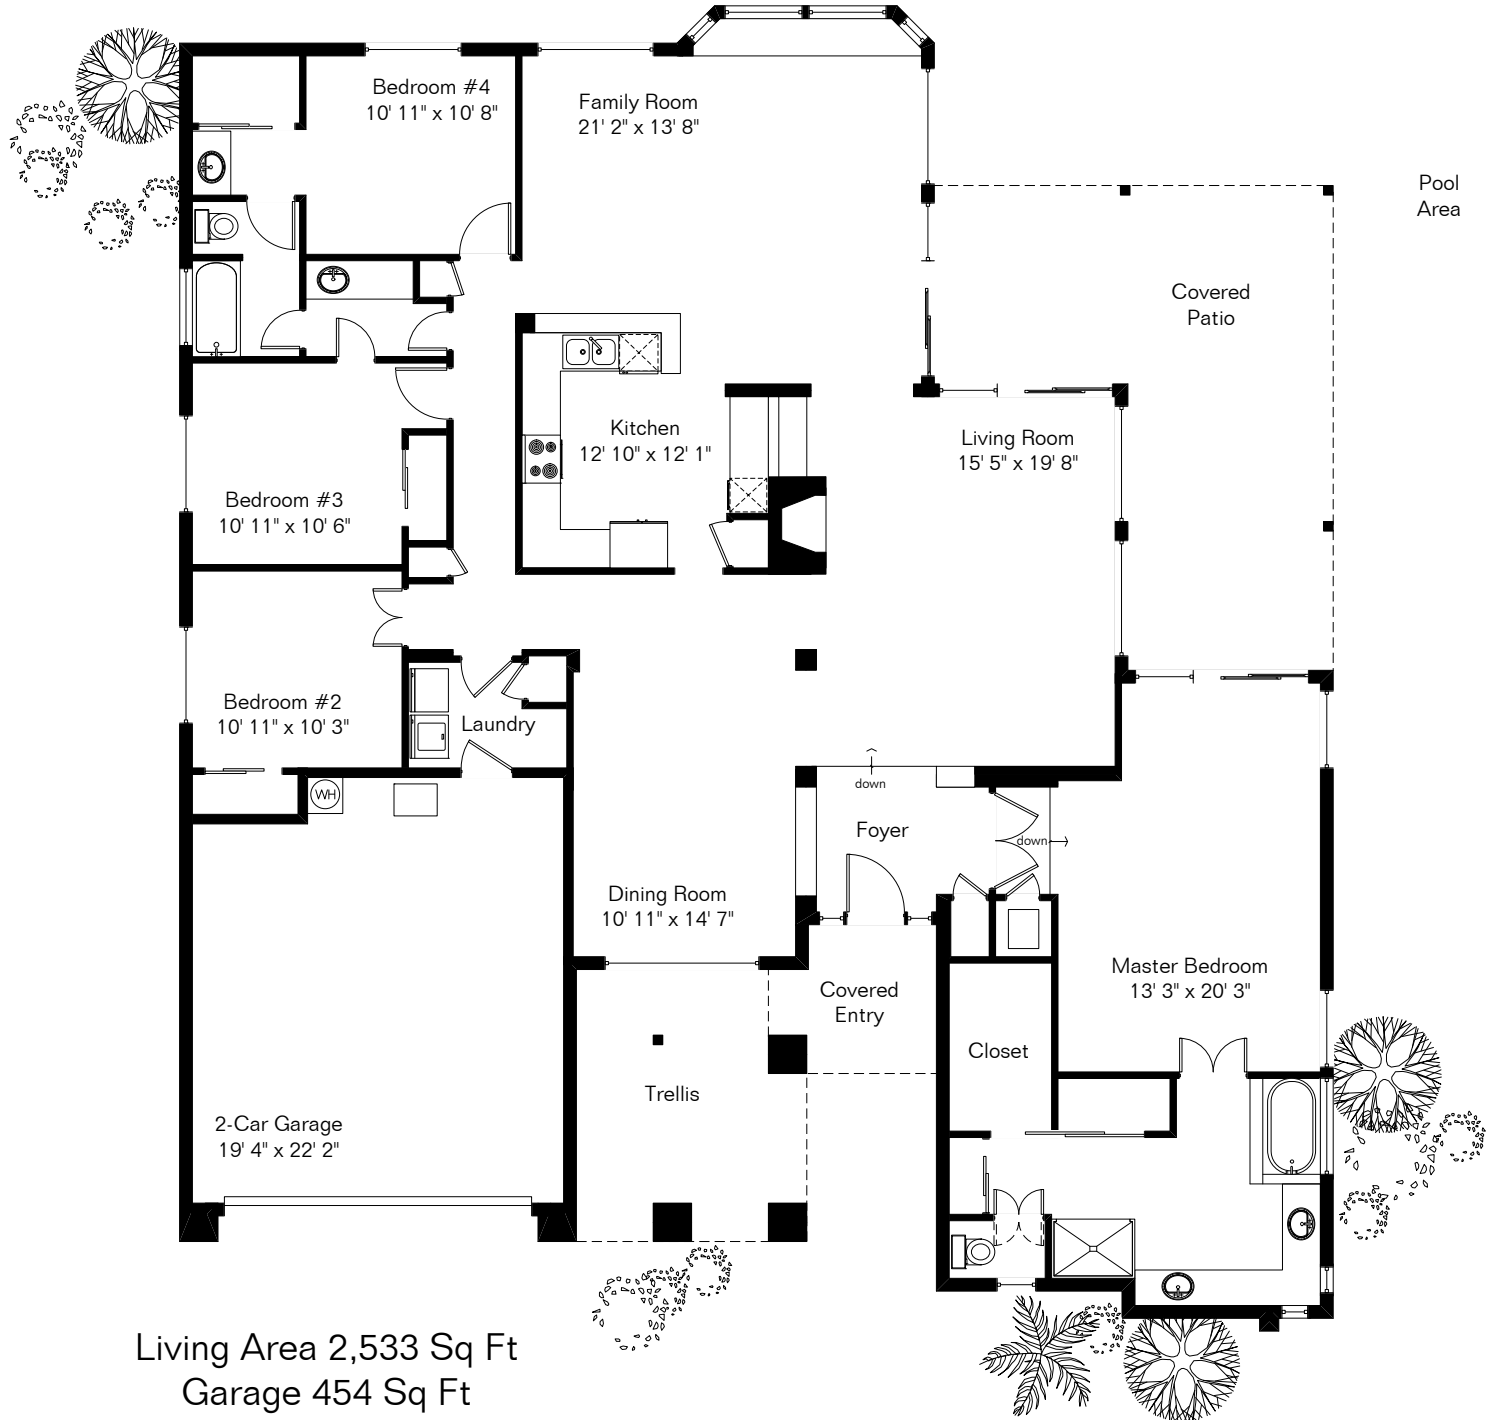

The square footages and room size information are deemed to be reliable but are not guaranteed and should be independently verified.

5830 N Camino Padre Isidoro

Living Area 2,533 Sq Ft
Garage 454 Sq Ft

Site Visit July 2014

Copyright 2014 Floor Plans First! LLC
All Rights Reserved.

www.FloorPlansFirst.com

Toll Free (877) 887-1500
Voice (520) 881-1500
Fax (520) 791-7701