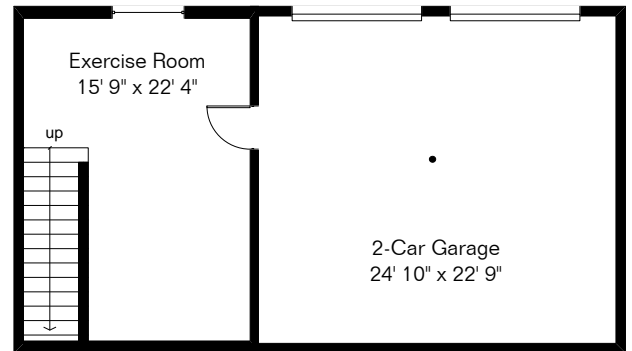

The square footages and room size information are deemed to be reliable but are not guaranteed and should be independently verified.

Lower Level

5832 N Camino Esplendor

Presented by

Jan & Kandy
Hastreiter Walsh

(520) 403-1000
Long Realty Company

Main House 2,593 Sq Ft
Exercise Room 400 Sq Ft
Garage 606 Sq Ft

Site Visit October 2008

0 ft. 6 ft. 10 ft. 20 ft.

Copyright 2008 Floor Plans First! LLC
All Rights Reserved.