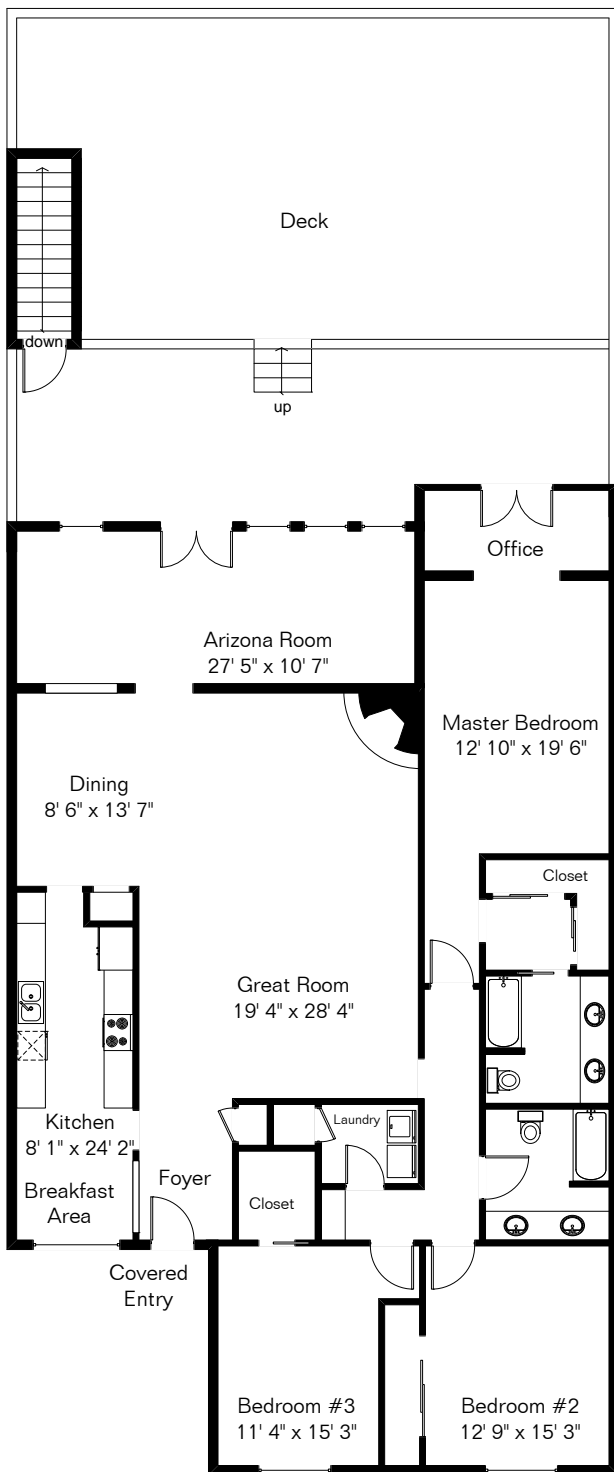

The square footages and room size information are deemed to be reliable but are not guaranteed and should be independently verified.

Lower Level

5832 N Camino Esplendor

Presented by

Jan & Kandy
Hastreiter Walsh

(520) 403-1000
Long Realty Company

Main House 2,593 Sq Ft
Exercise Room 400 Sq Ft
Garage 606 Sq Ft

Site Visit October 2008

0 ft. 6 ft. 10 ft. 20 ft.

Copyright 2008 Floor Plans First! LLC
All Rights Reserved.