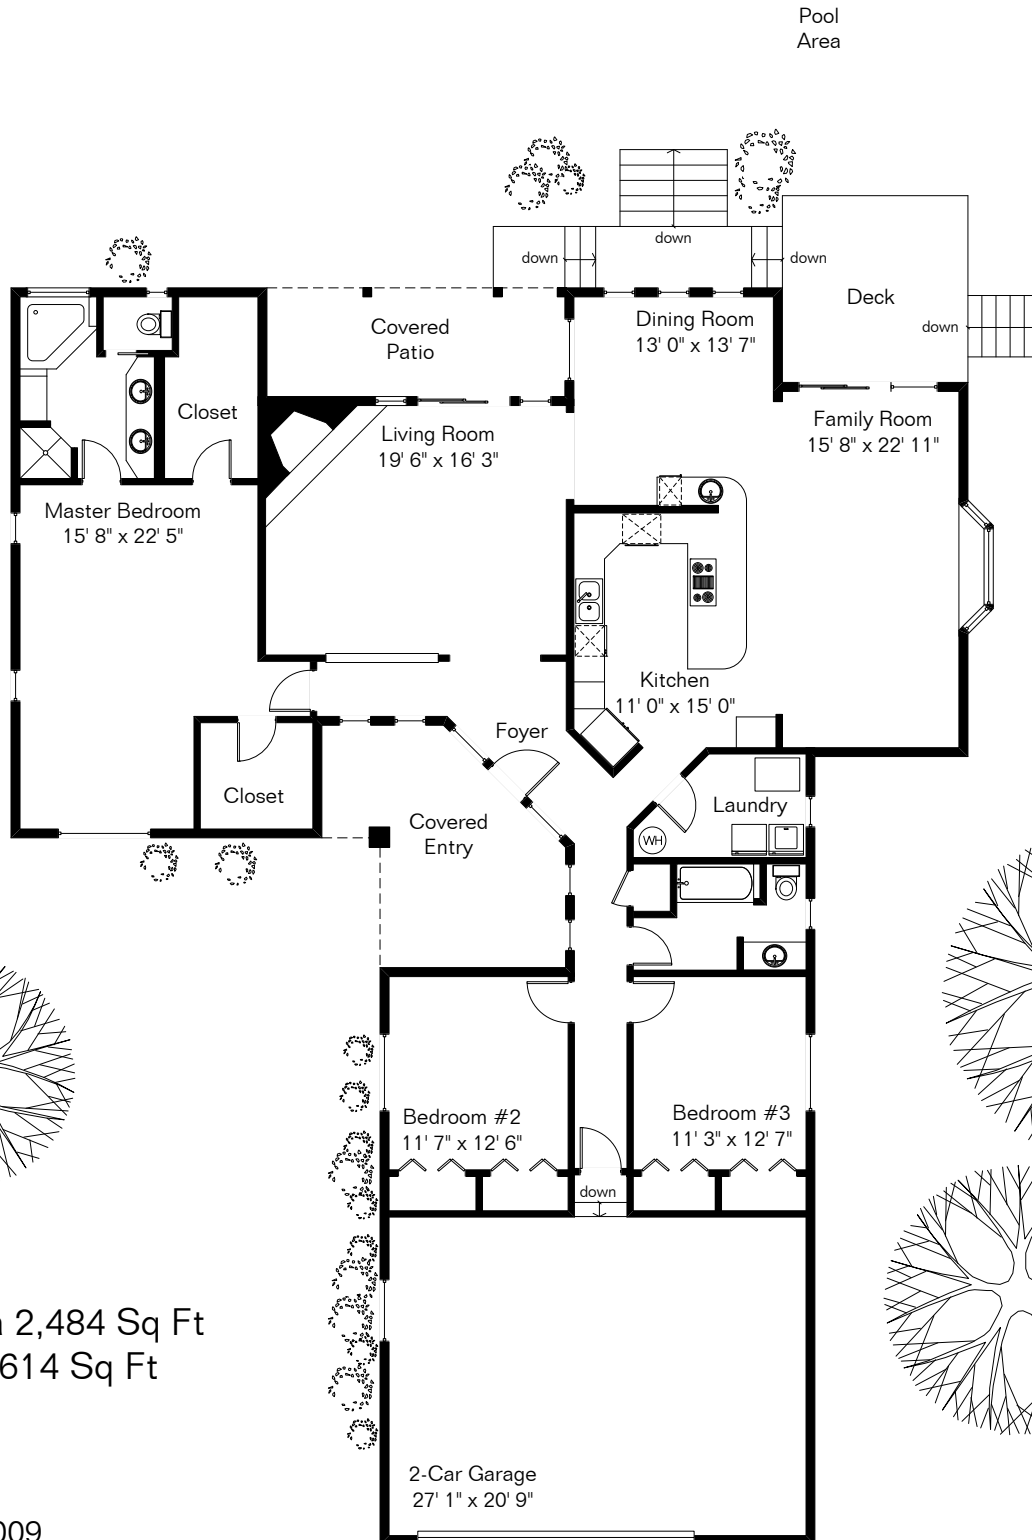

The square footages and room size information are deemed to be reliable but are not guaranteed and should be independently verified.

5921 N Placita Tecolote

Living Area 2,484 Sq Ft
Garage 614 Sq Ft

Site Visit July 2009

0 ft. 6 ft. 10 ft. 20 ft.

Copyright 2010 Floor Plans First! LLC
All Rights Reserved.

www.FloorPlansFirst.com

Toll Free (877) 887-1500
Voice (520) 881-1500
Fax (520) 791-7701