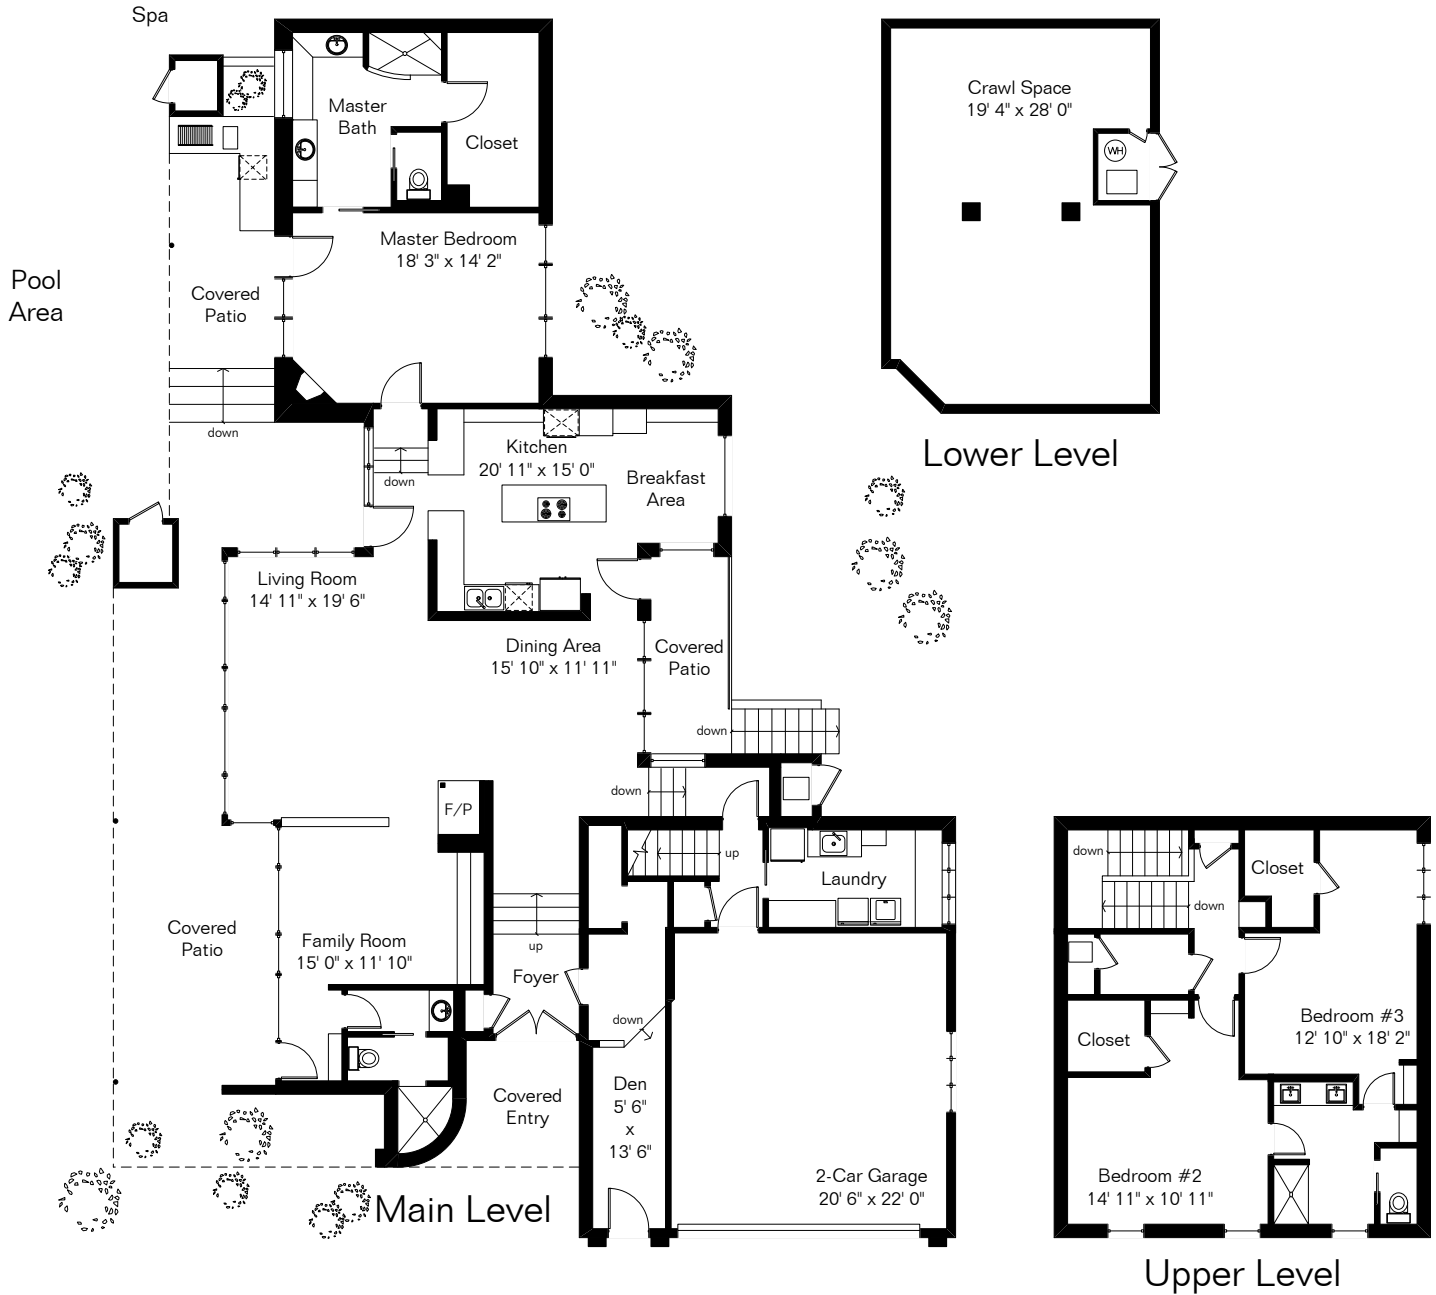

The square footages and room size information are deemed to be reliable but are not guaranteed and should be independently verified.

5925 N Via Serena

Living Area 3,328 Sq Ft
Garage 479 Sq Ft

Site Visit October 2018

Copyright 2018 Floor Plans First! LLC
All Rights Reserved.

www.FloorPlansFirst.com

Toll Free (877) 887-1500
Voice (520) 881-1500