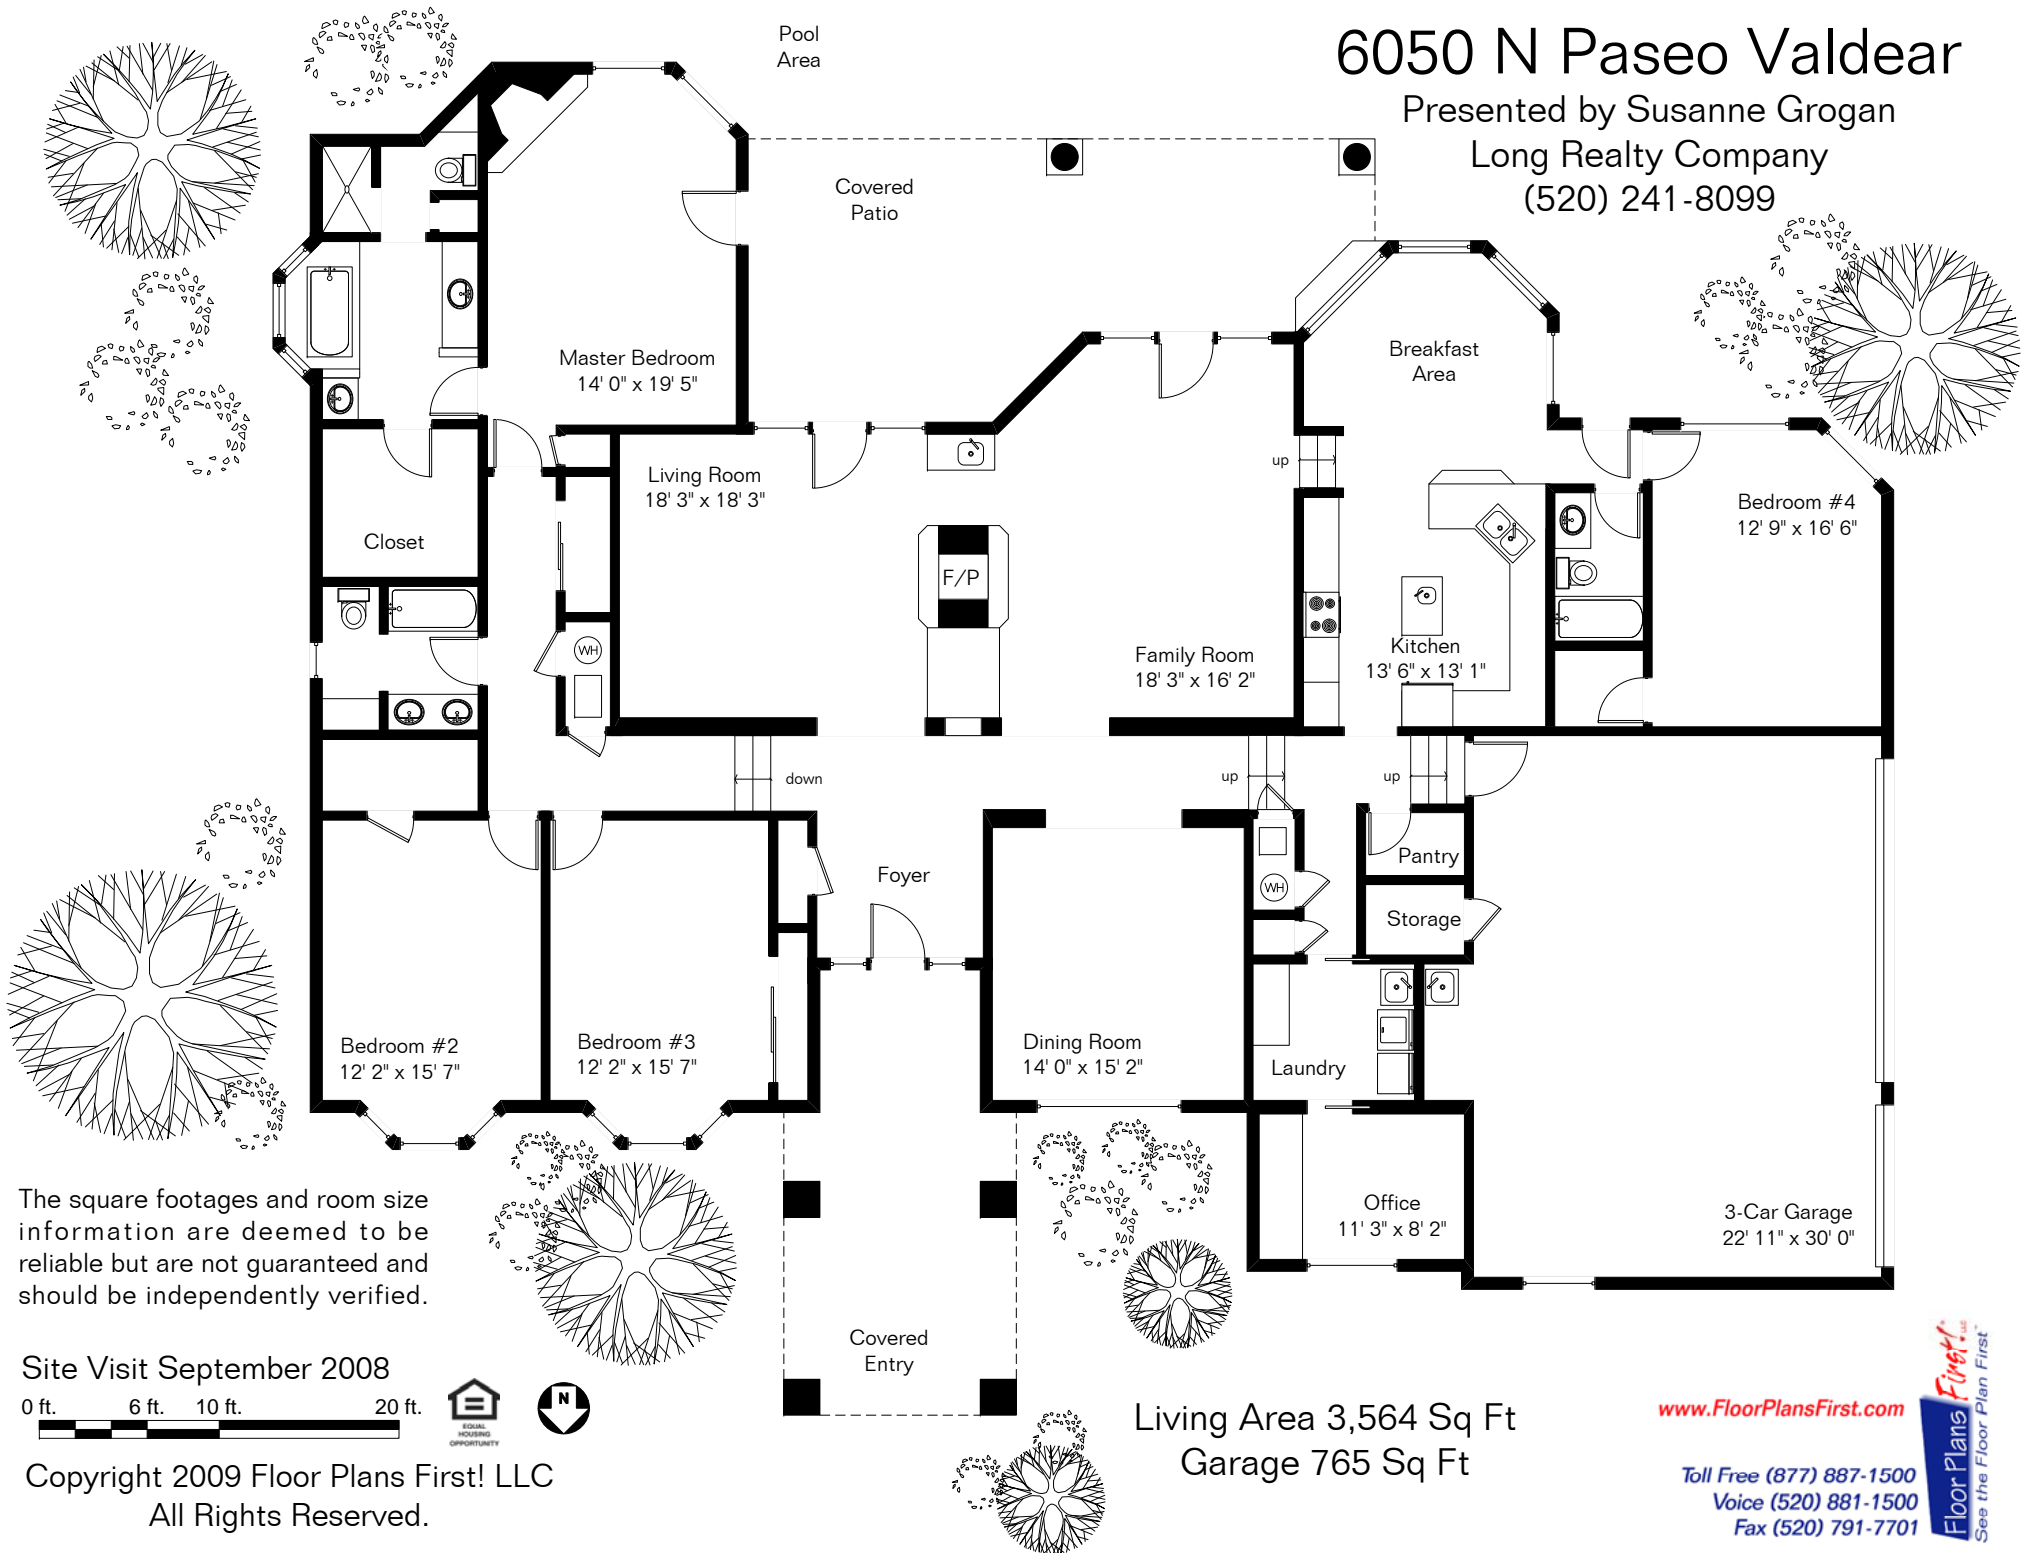

6050 N Paseo Valdear

Presented by Susanne Grogan
Long Realty Company
(520) 241-8099

The square footages and room size information are deemed to be reliable but are not guaranteed and should be independently verified.

Site Visit September 2008

0 ft. 6 ft. 10 ft. 20 ft.

Copyright 2009 Floor Plans First! LLC
All Rights Reserved.

Living Area 3,564 Sq Ft
Garage 765 Sq Ft

www.FloorPlansFirst.com

Toll Free (877) 887-1500
Voice (520) 881-1500
Fax (520) 791-7701

Floor Plans First!
See the Floor Plan First!