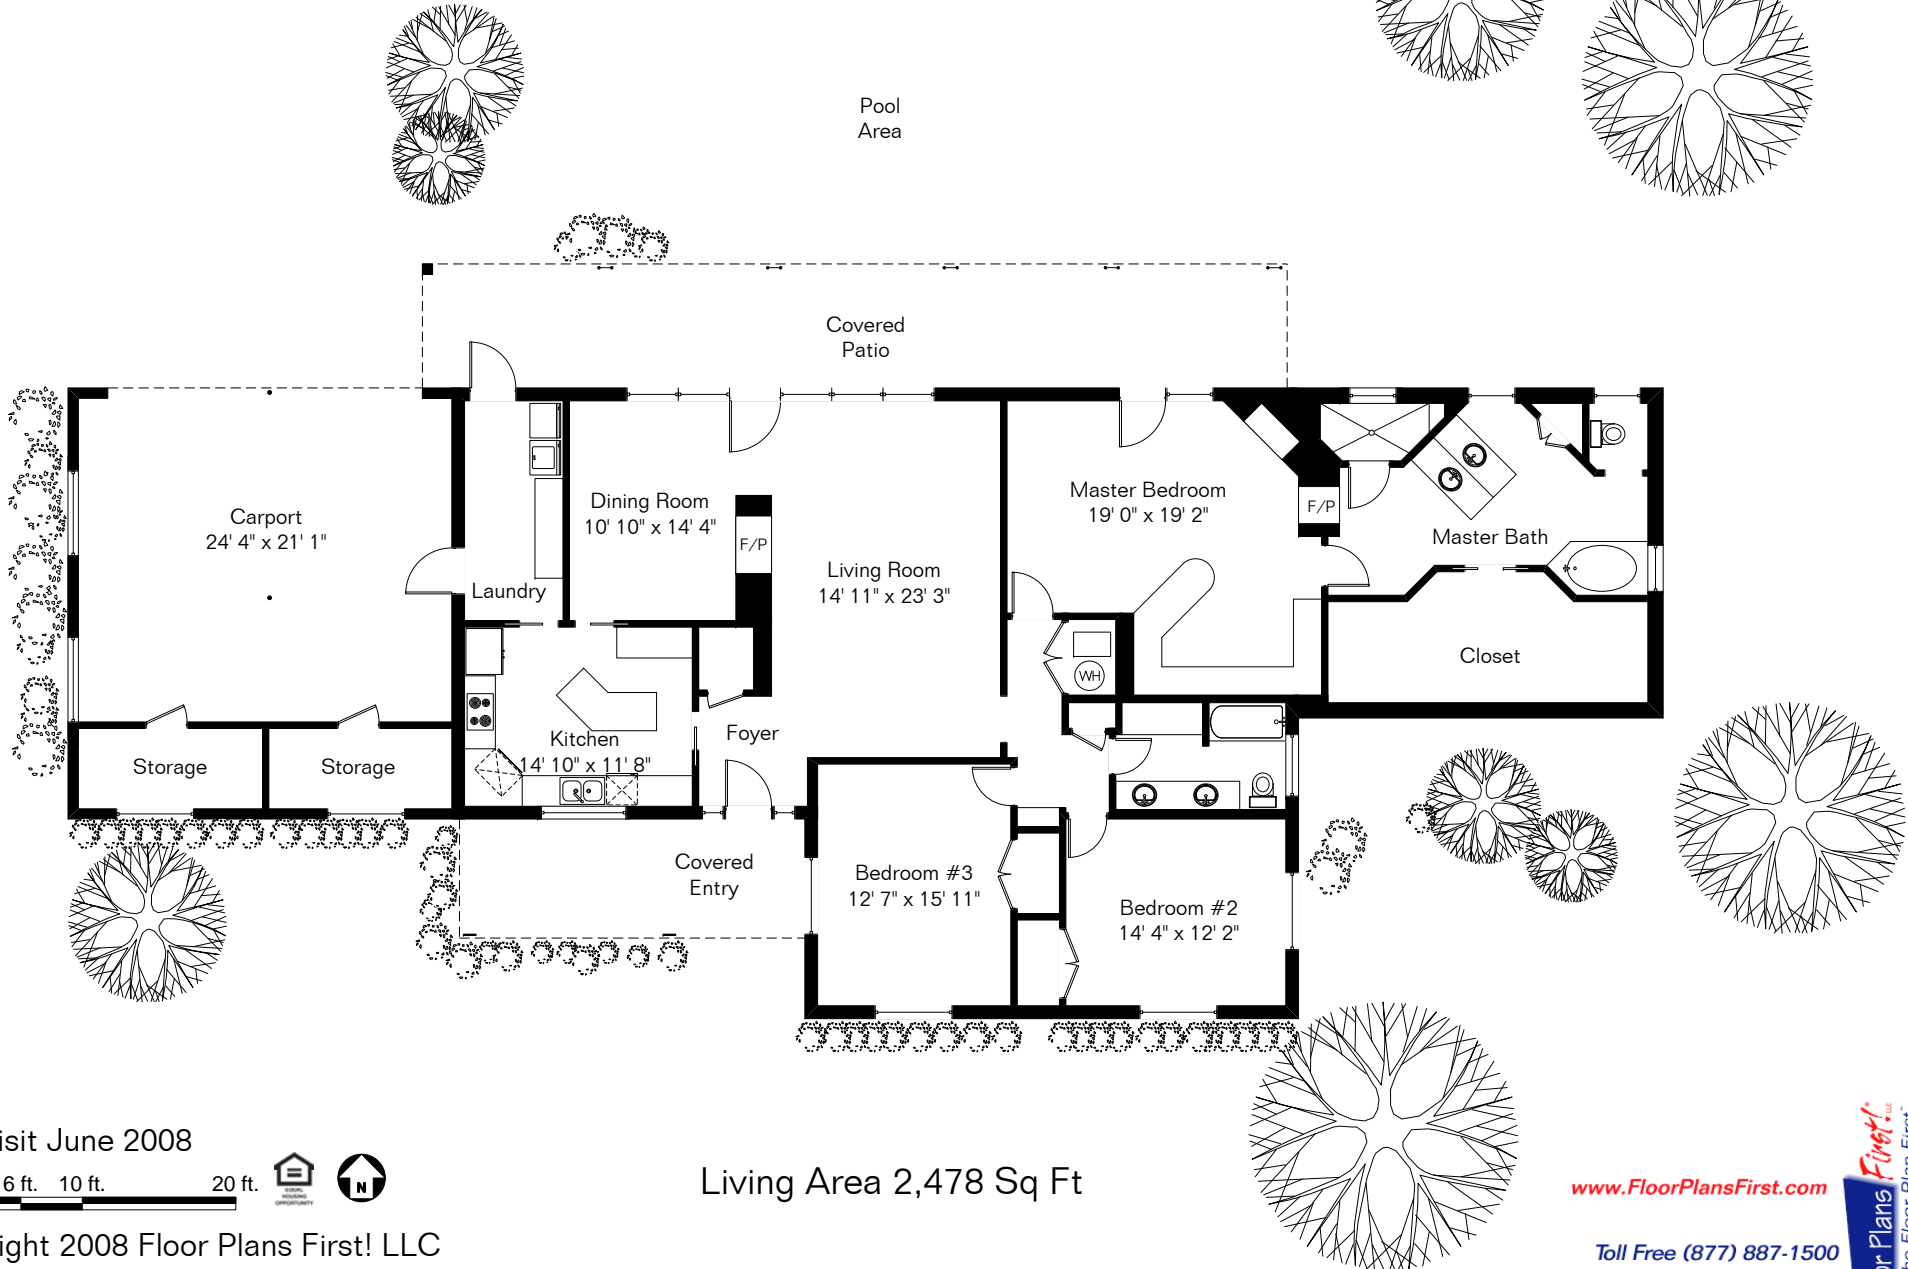

The square footages and room size information are deemed to be reliable but are not guaranteed and should be independently verified.

6131 E San Leandro

Presented by Robin Sue Kaiserman
Long Realty Company
(520) 918-5411

Site Visit June 2008

Living Area 2,478 Sq Ft

Copyright 2008 Floor Plans First! LLC
All Rights Reserved.

www.FloorPlansFirst.com

Toll Free (877) 887-1500
Voice (520) 881-1500
Fax (520) 791-7701

Floor Plans First!
See the Floor Plan First!