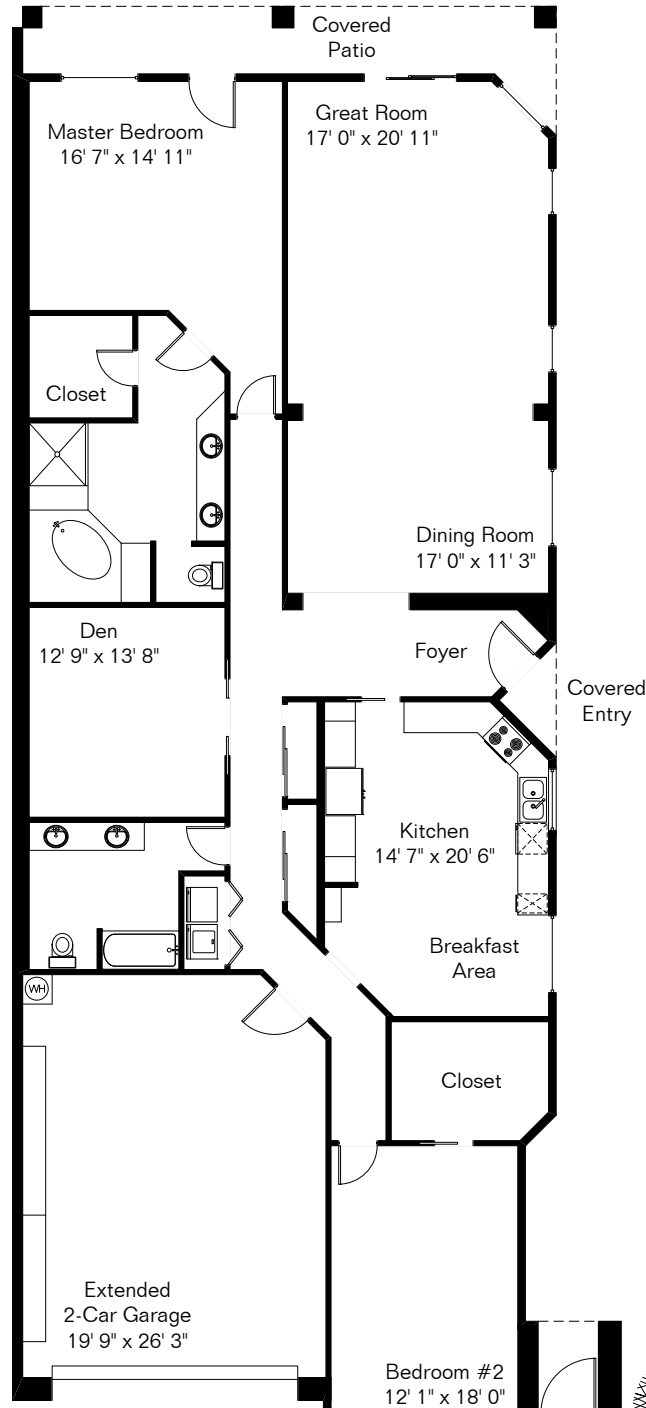

The square footages and room size information are deemed to be reliable but are not guaranteed and should be independently verified.

6137 N Pascola Cir

Presented by

Jan Hastreiter & Kandy Walsh

(520) 403-1000

Long Realty Company

2000000

Living Area 2,453 Sq Ft
Garage 548 Sq Ft

Site Visit January 2008

0 ft. 6 ft. 10 ft. 20 ft.

Copyright 2009 Floor Plans First! LLC
All Rights Reserved.

www.FloorPlansFirst.com

Toll Free (877) 887-1500
Voice (520) 881-1500
Fax (520) 791-7701

Floor Plans First!
See the Floor Plan First!