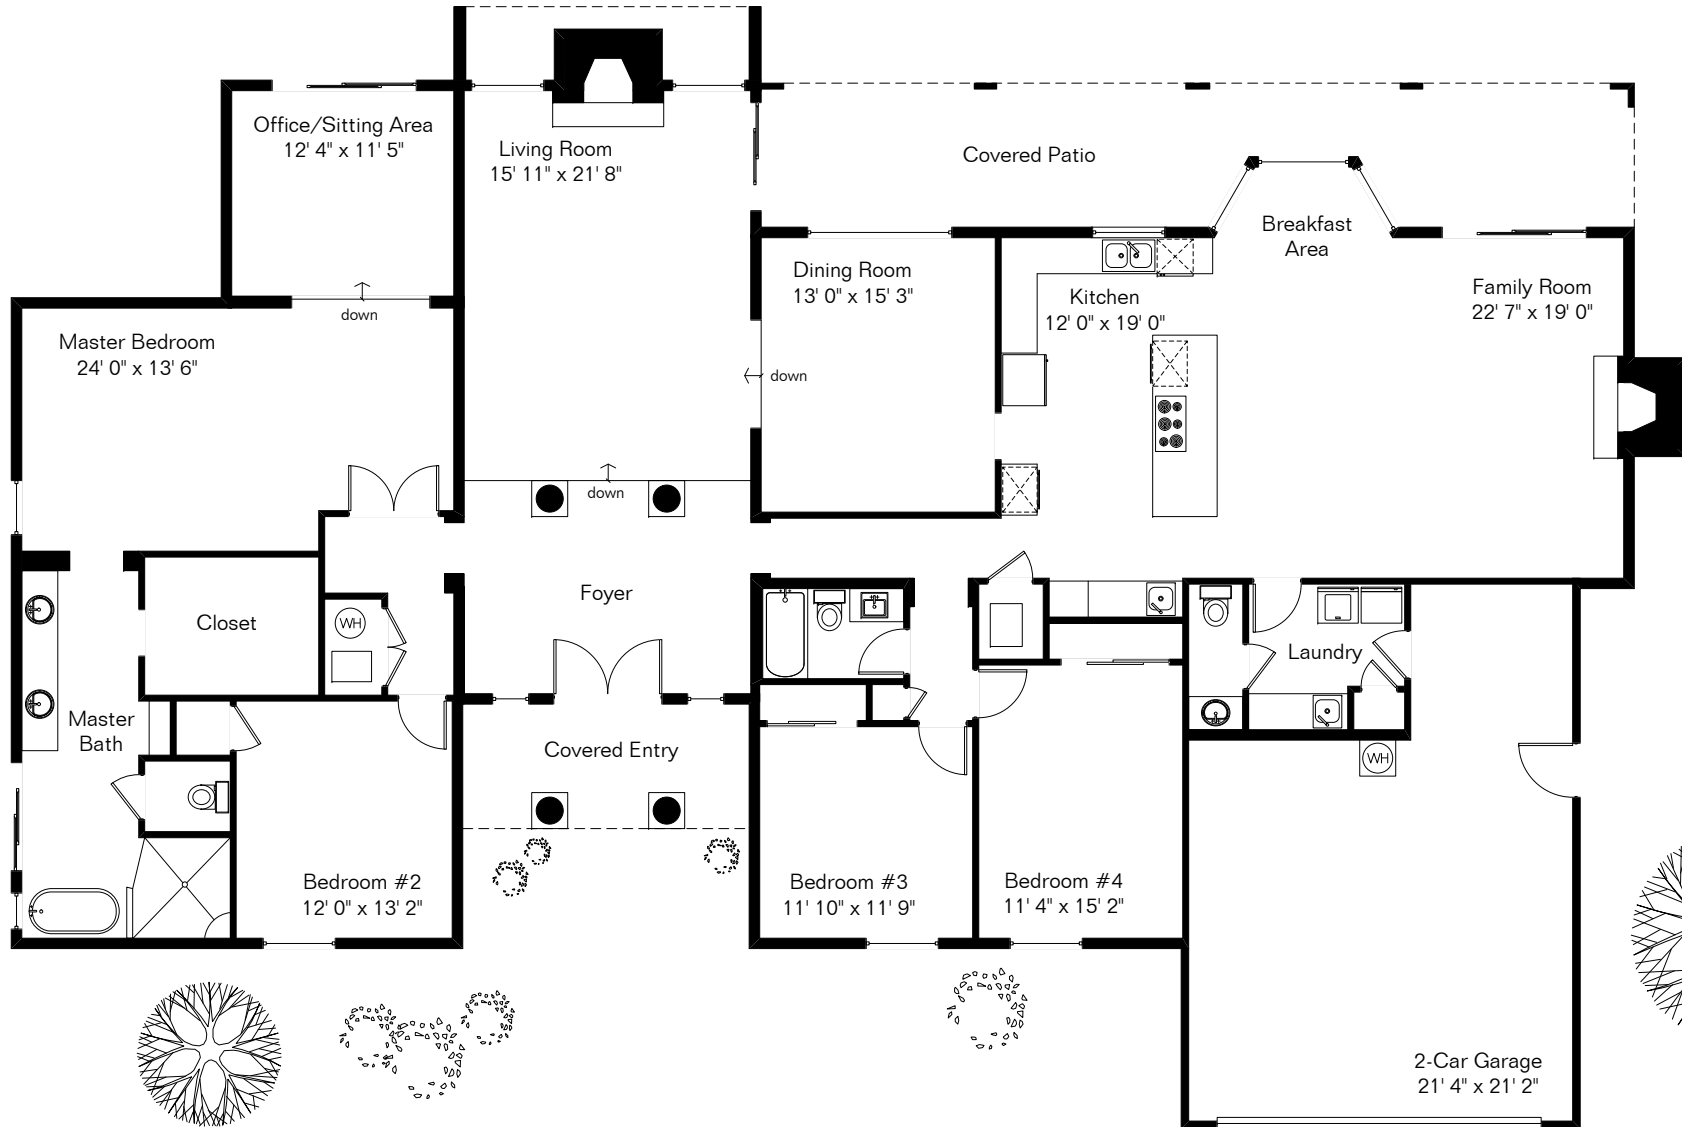

The square footages and room size information are deemed to be reliable but are not guaranteed and should be independently verified.

# 6171 N Camino de Michael

Site Visit July 2016

0 ft. 6 ft. 10 ft. 20 ft.

Living Area 3,236 Sq Ft  
Garage 555 Sq Ft

Copyright 2016 Floor Plans First! LLC  
All Rights Reserved.

[www.FloorPlansFirst.com](http://www.FloorPlansFirst.com)