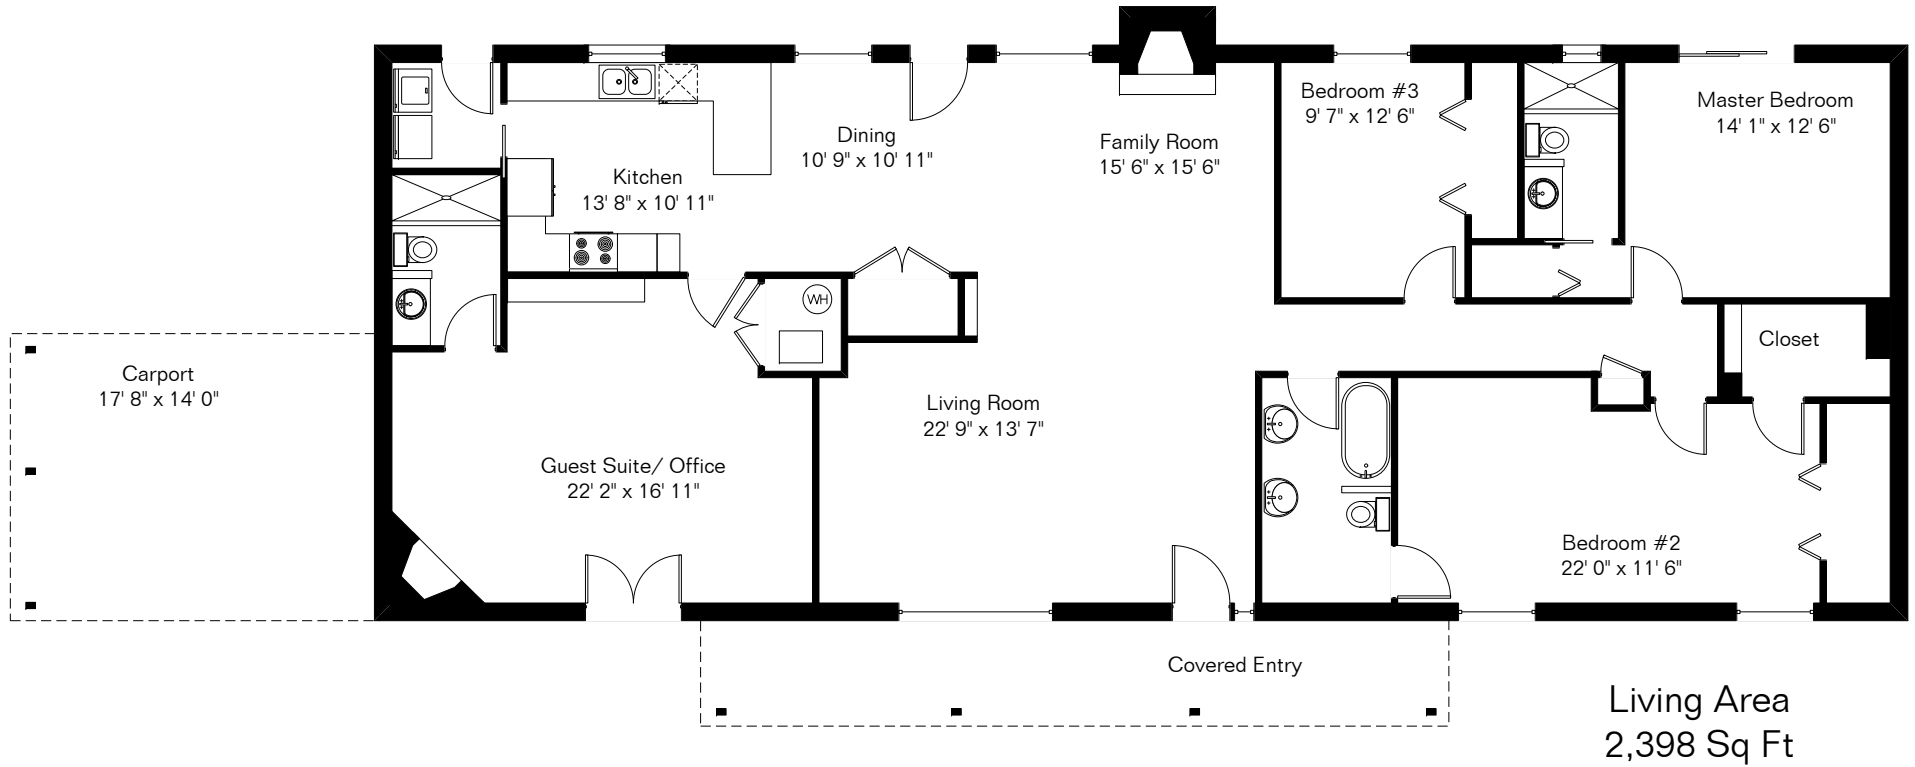

6222 N Camino Almonte

Presented by Sarah Ley
Long Realty Company
(520) 404-0544

The square footages and room size information are deemed to be reliable but are not guaranteed and should be independently verified.

Site Visit August 2009

0 ft. 6 ft. 10 ft. 20 ft.

Copyright 2009 Floor Plans First! LLC
All Rights Reserved.

www.FloorPlansFirst.com

Toll Free (877) 887-1500
Voice (520) 881-1500
Fax (520) 791-7701

Floor Plans First!
See the Floor Plans First!