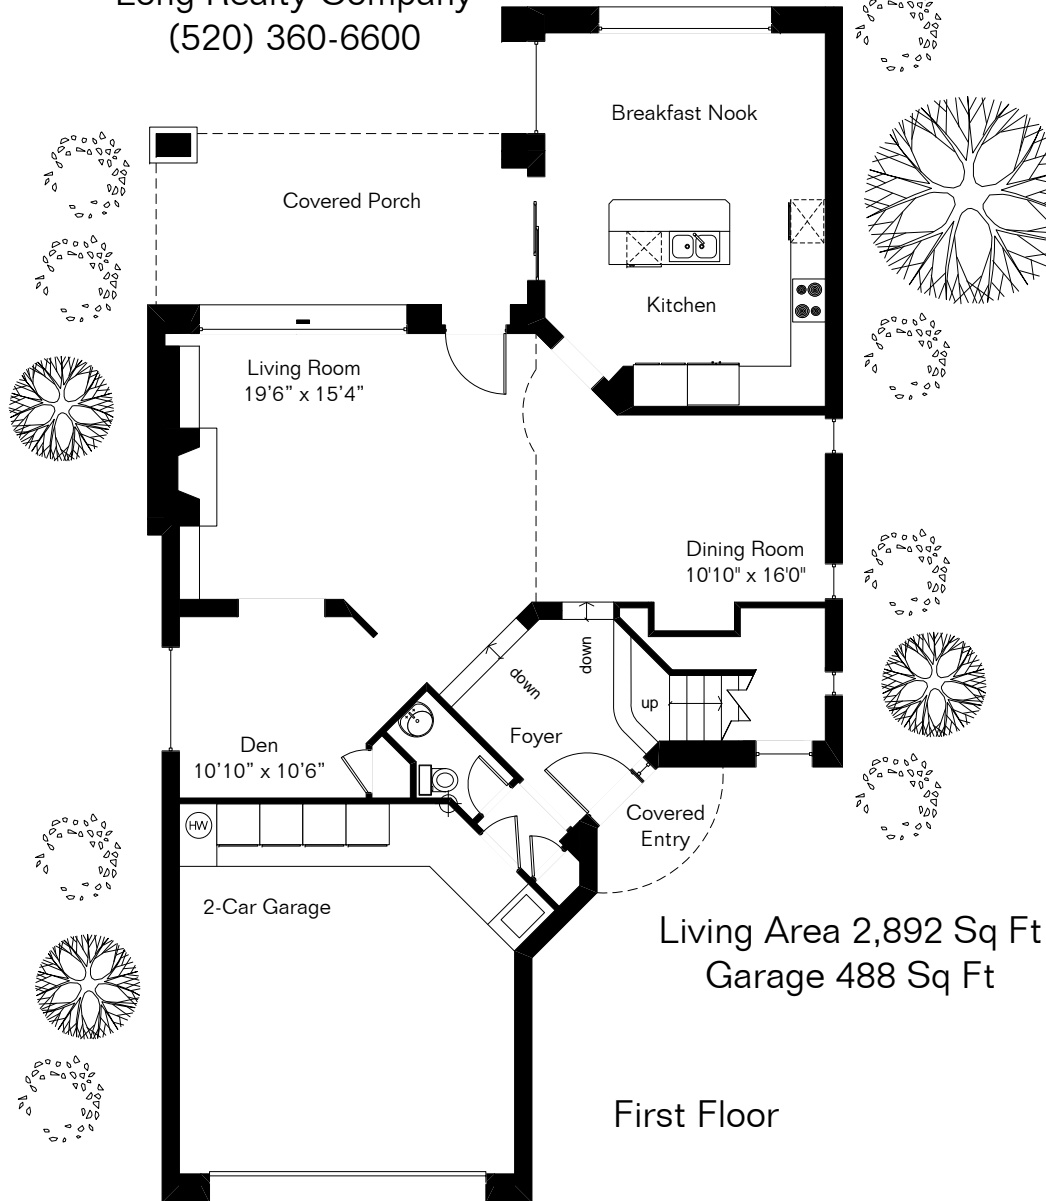

6326 N Ventana View Pl

Presented by Judy Smedes

Long Realty Company

(520) 360-6600

The square footages and room size information are deemed to be reliable but are not guaranteed and should be independently verified.

December 2003

0 ft. 6 ft. 10 ft. 20 ft.

Copyright 2007 Floor Plans First! LLC
All Rights Reserved.

www.FloorPlansFirst.com

Toll Free (877) 887-1500
Voice (520) 881-1500
Fax (520) 791-7701

Floor Plans First!
See the Floor Plan First!