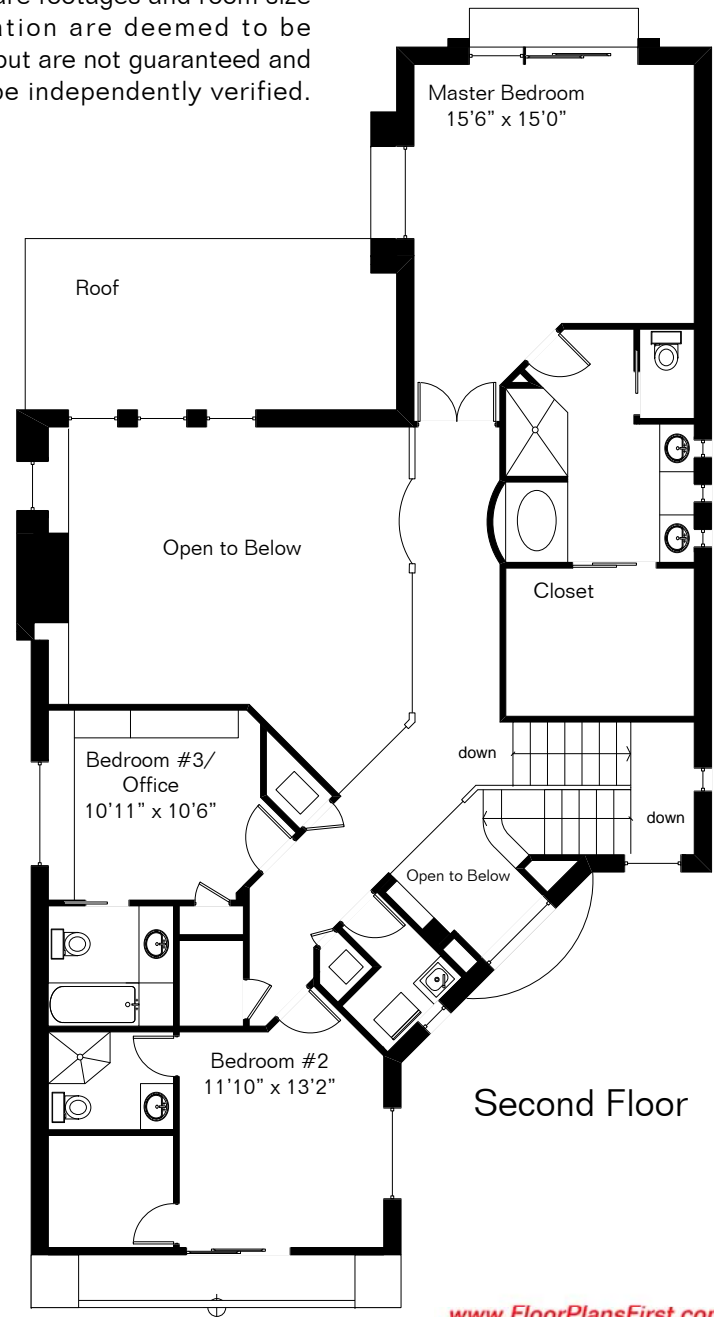

6326 N Ventana View Pl

Presented by Judy Smedes

Long Realty Company

(520) 360-6600

The square footages and room size information are deemed to be reliable but are not guaranteed and should be independently verified.

December 2003

0 ft. 6 ft. 10 ft. 20 ft.

Copyright 2007 Floor Plans First! LLC
All Rights Reserved.

www.FloorPlansFirst.com

Toll Free (877) 887-1500
Voice (520) 881-1500
Fax (520) 791-7701

Floor Plans First!
See the Floor Plan First!