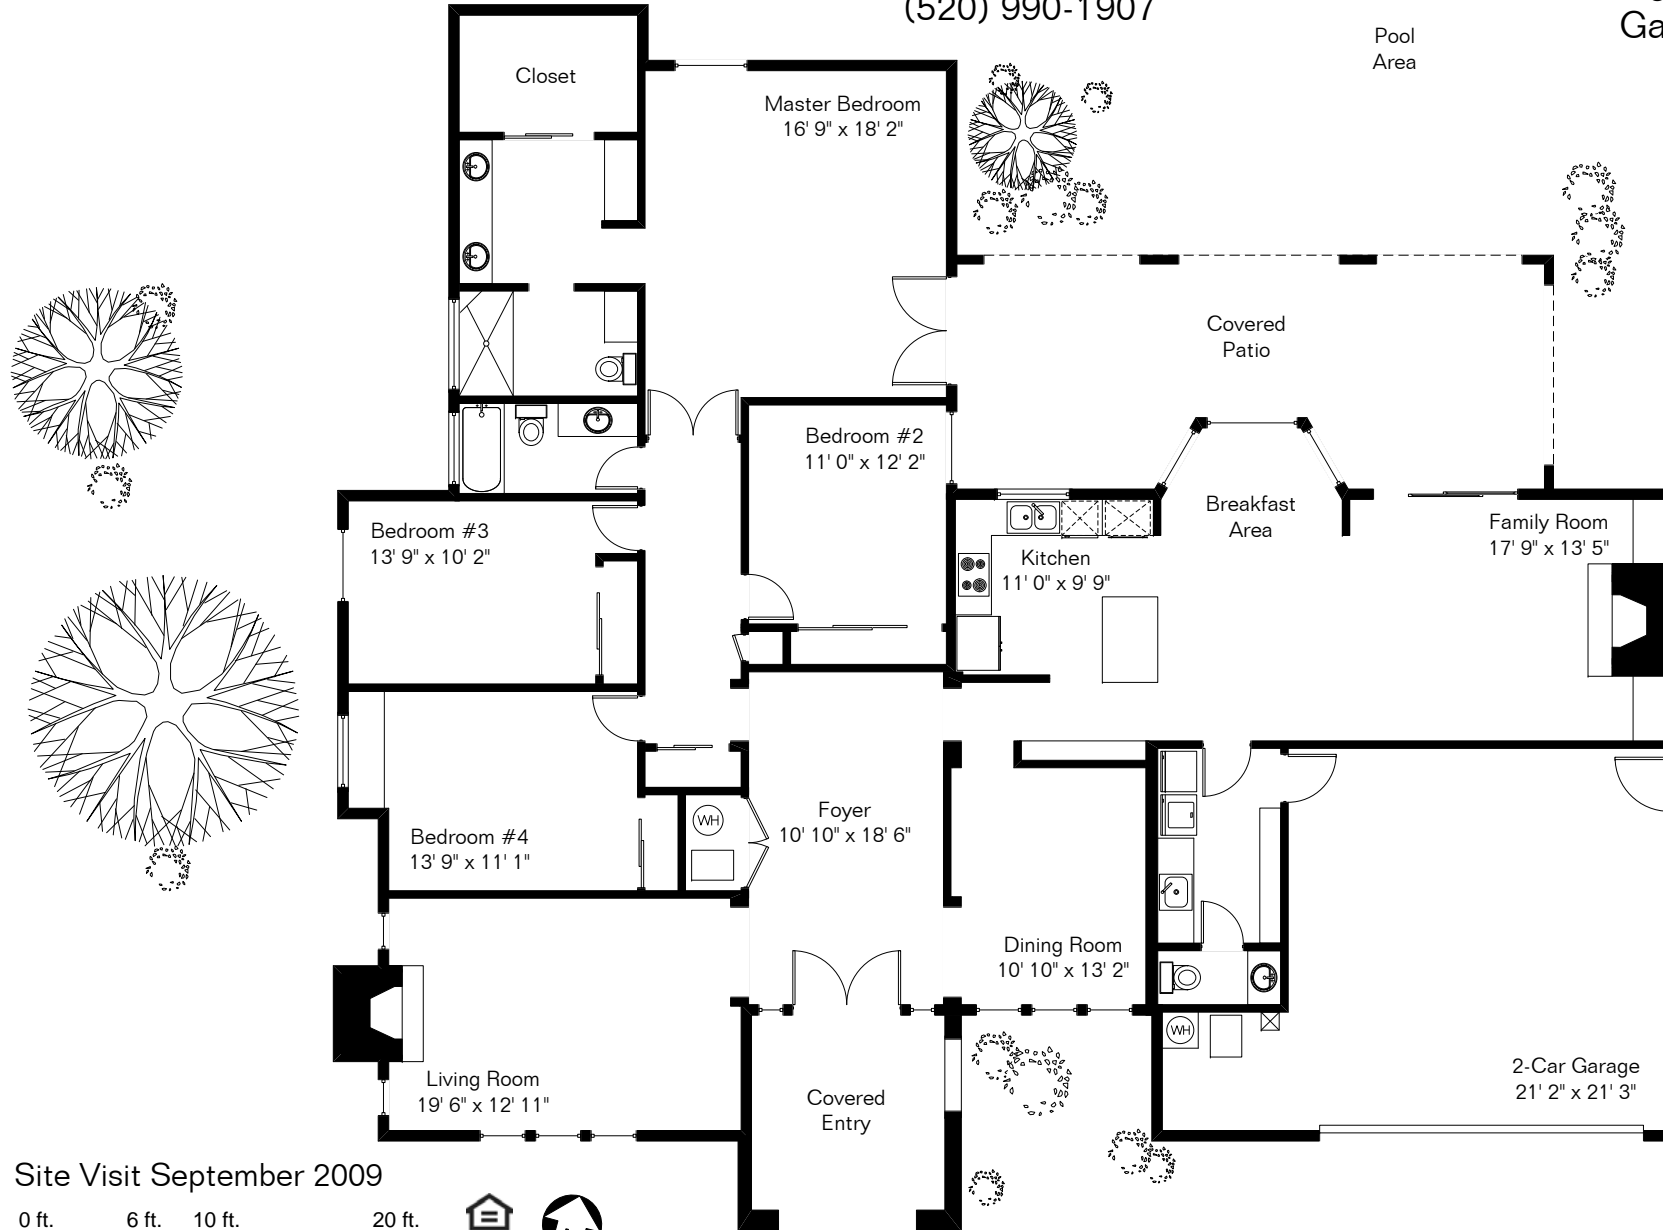

The square footages and room size information are deemed to be reliable but are not guaranteed and should be independently verified.

# 6361 N Placita de Eduardo

Presented by Michelle Hartley  
Long Realty Company  
(520) 990-1907

Living Area 2,719 Sq Ft  
Garage 529 Sq Ft

Site Visit September 2009

Copyright 2009 Floor Plans First! LLC  
All Rights Reserved.