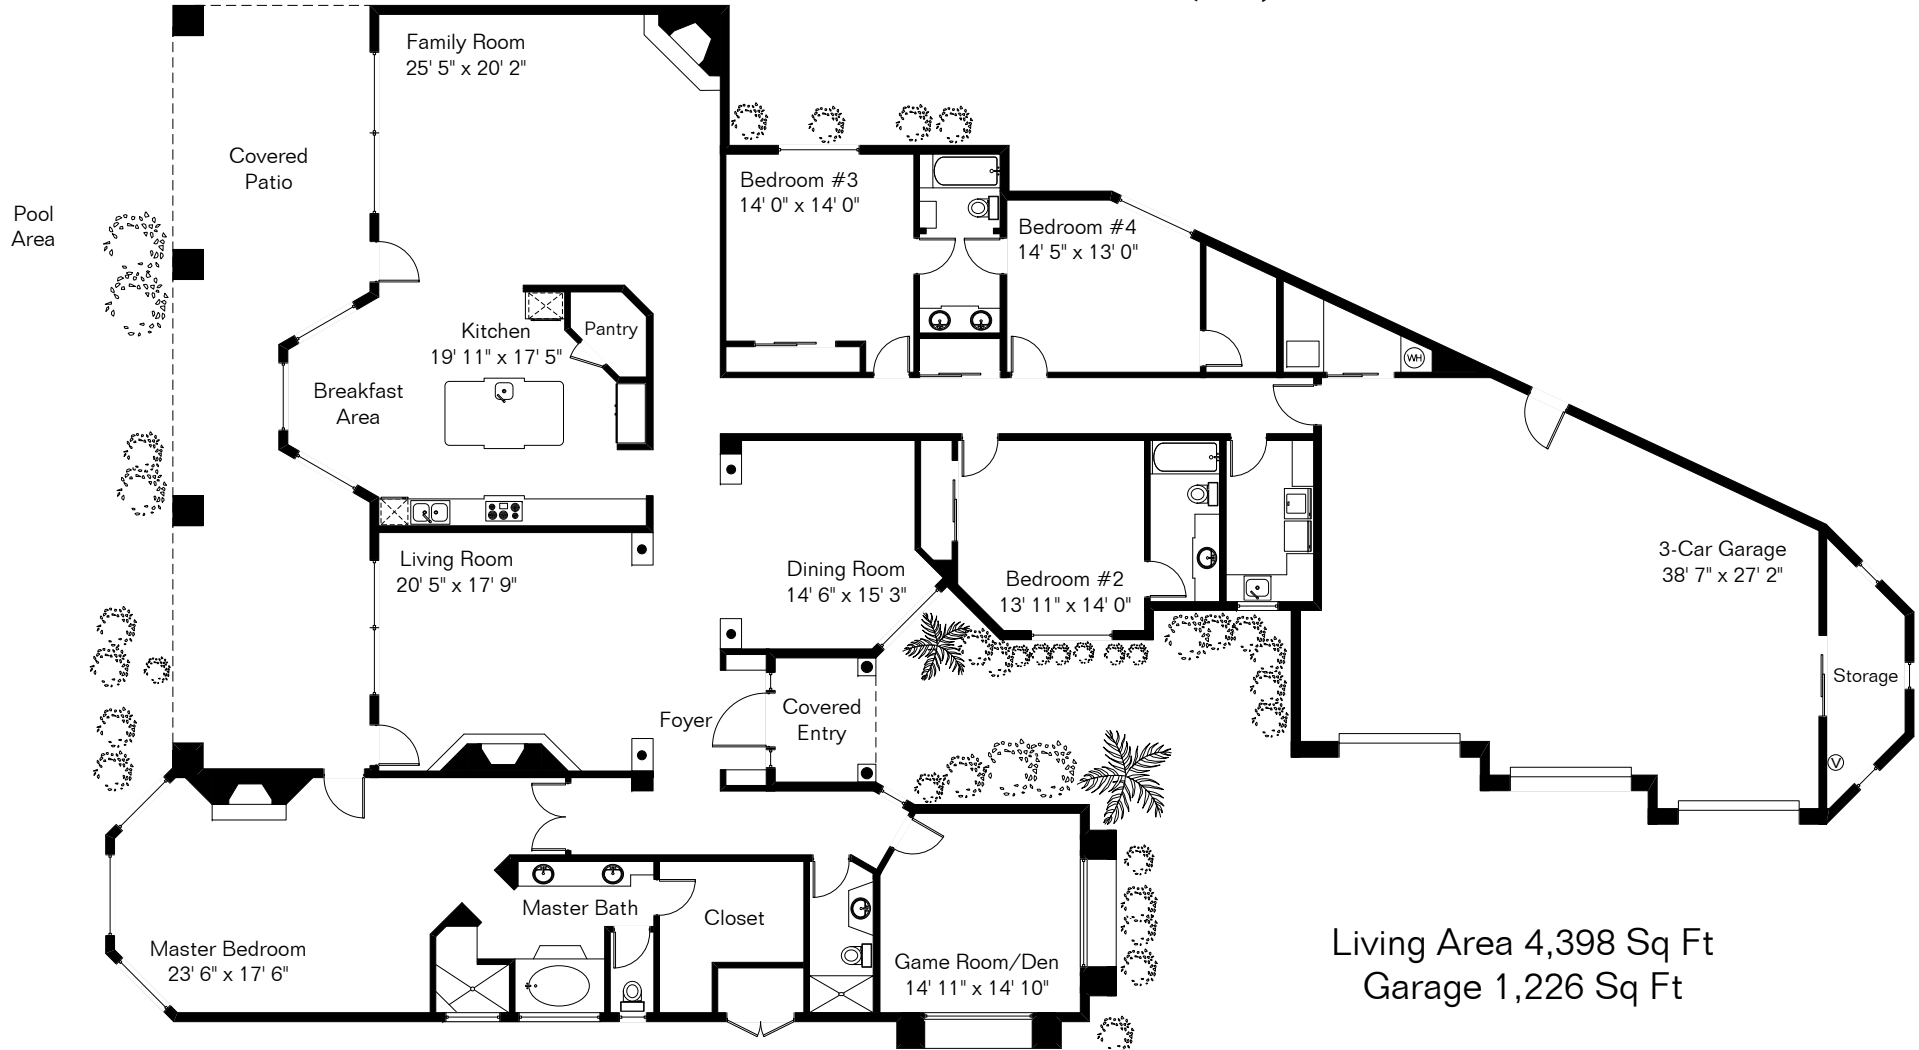

The square footages and room size information are deemed to be reliable but are not guaranteed and should be independently verified.

6363 E Paseo Otono

Presented by Russell & Christine Long
Long Realty Company
(520) 529-1116

Site Visit September 2009

Copyright 2009 Floor Plans First! LLC
All Rights Reserved.

www.FloorPlansFirst.com

Toll Free (877) 887-1500
Voice (520) 881-1500
Fax (520) 791-7701

Floor Plans First!
See the Floor Plan First!