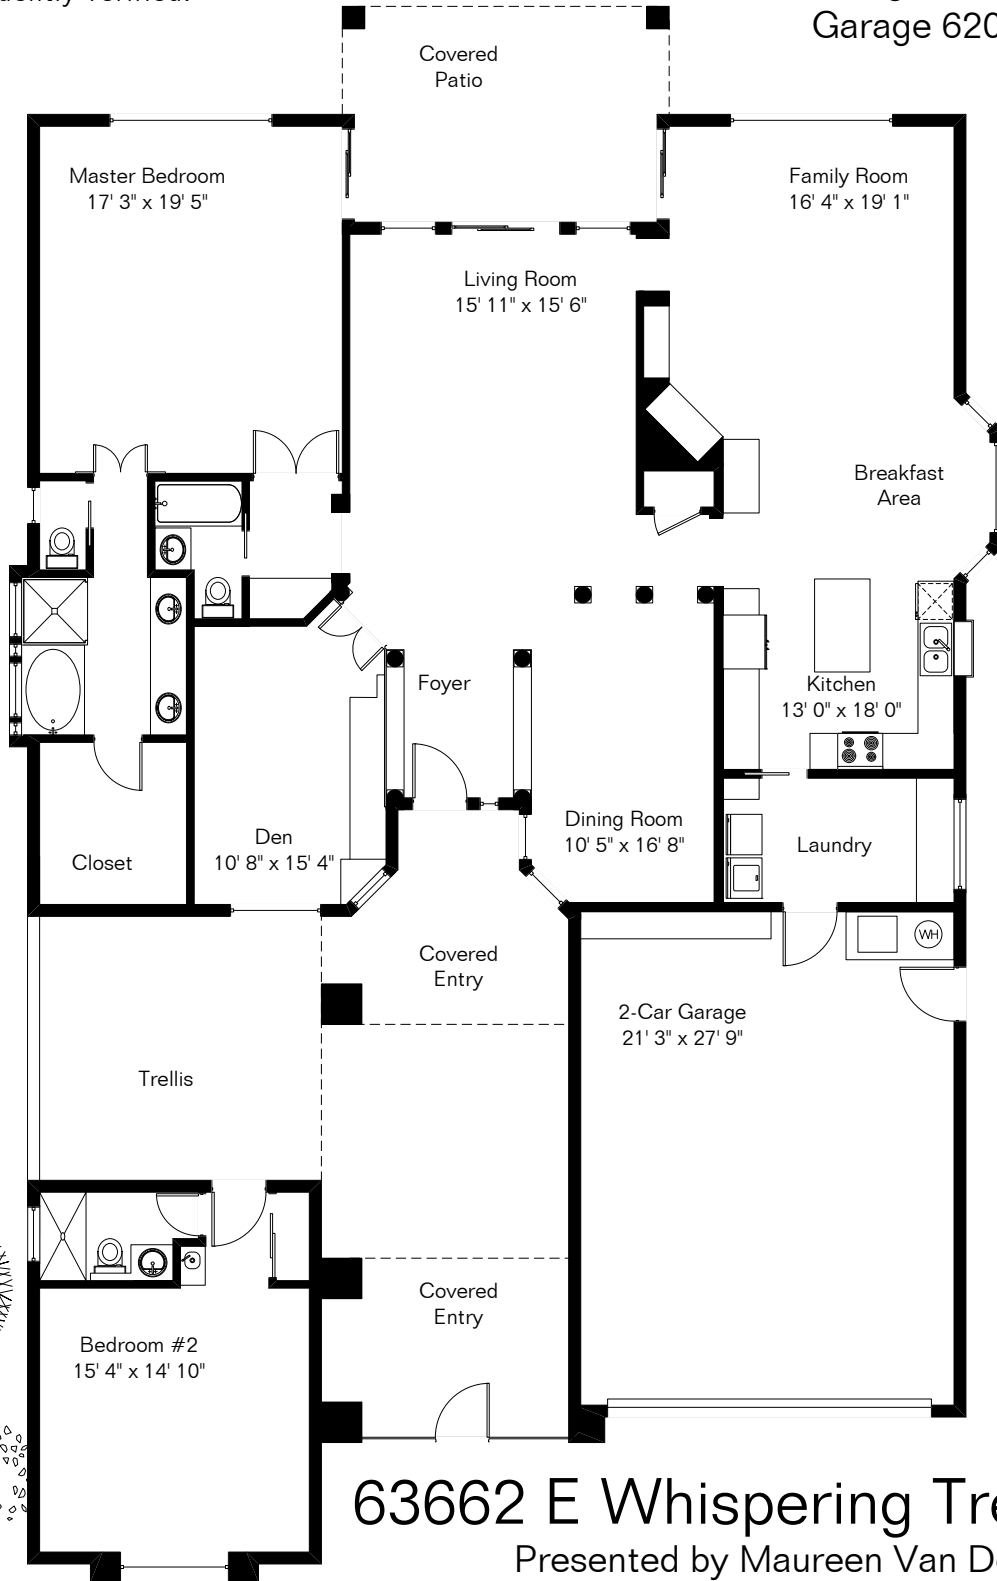

The square footages and room size information are deemed to be reliable but are not guaranteed and should be independently verified.

Main House 2,200 Sq Ft  
Guest House 358 Sq Ft  

---

Total Living Area 2,558 Sq Ft  
Garage 620 Sq Ft

63662 E Whispering Tree Lane

Presented by Maureen Van Dorn

Long Realty Company

(520) 419-6698

Site Visit July 2009

0 ft. 6 ft. 10 ft. 20 ft.

Copyright 2009 Floor Plans First! LLC  
All Rights Reserved.

[www.FloorPlansFirst.com](http://www.FloorPlansFirst.com)