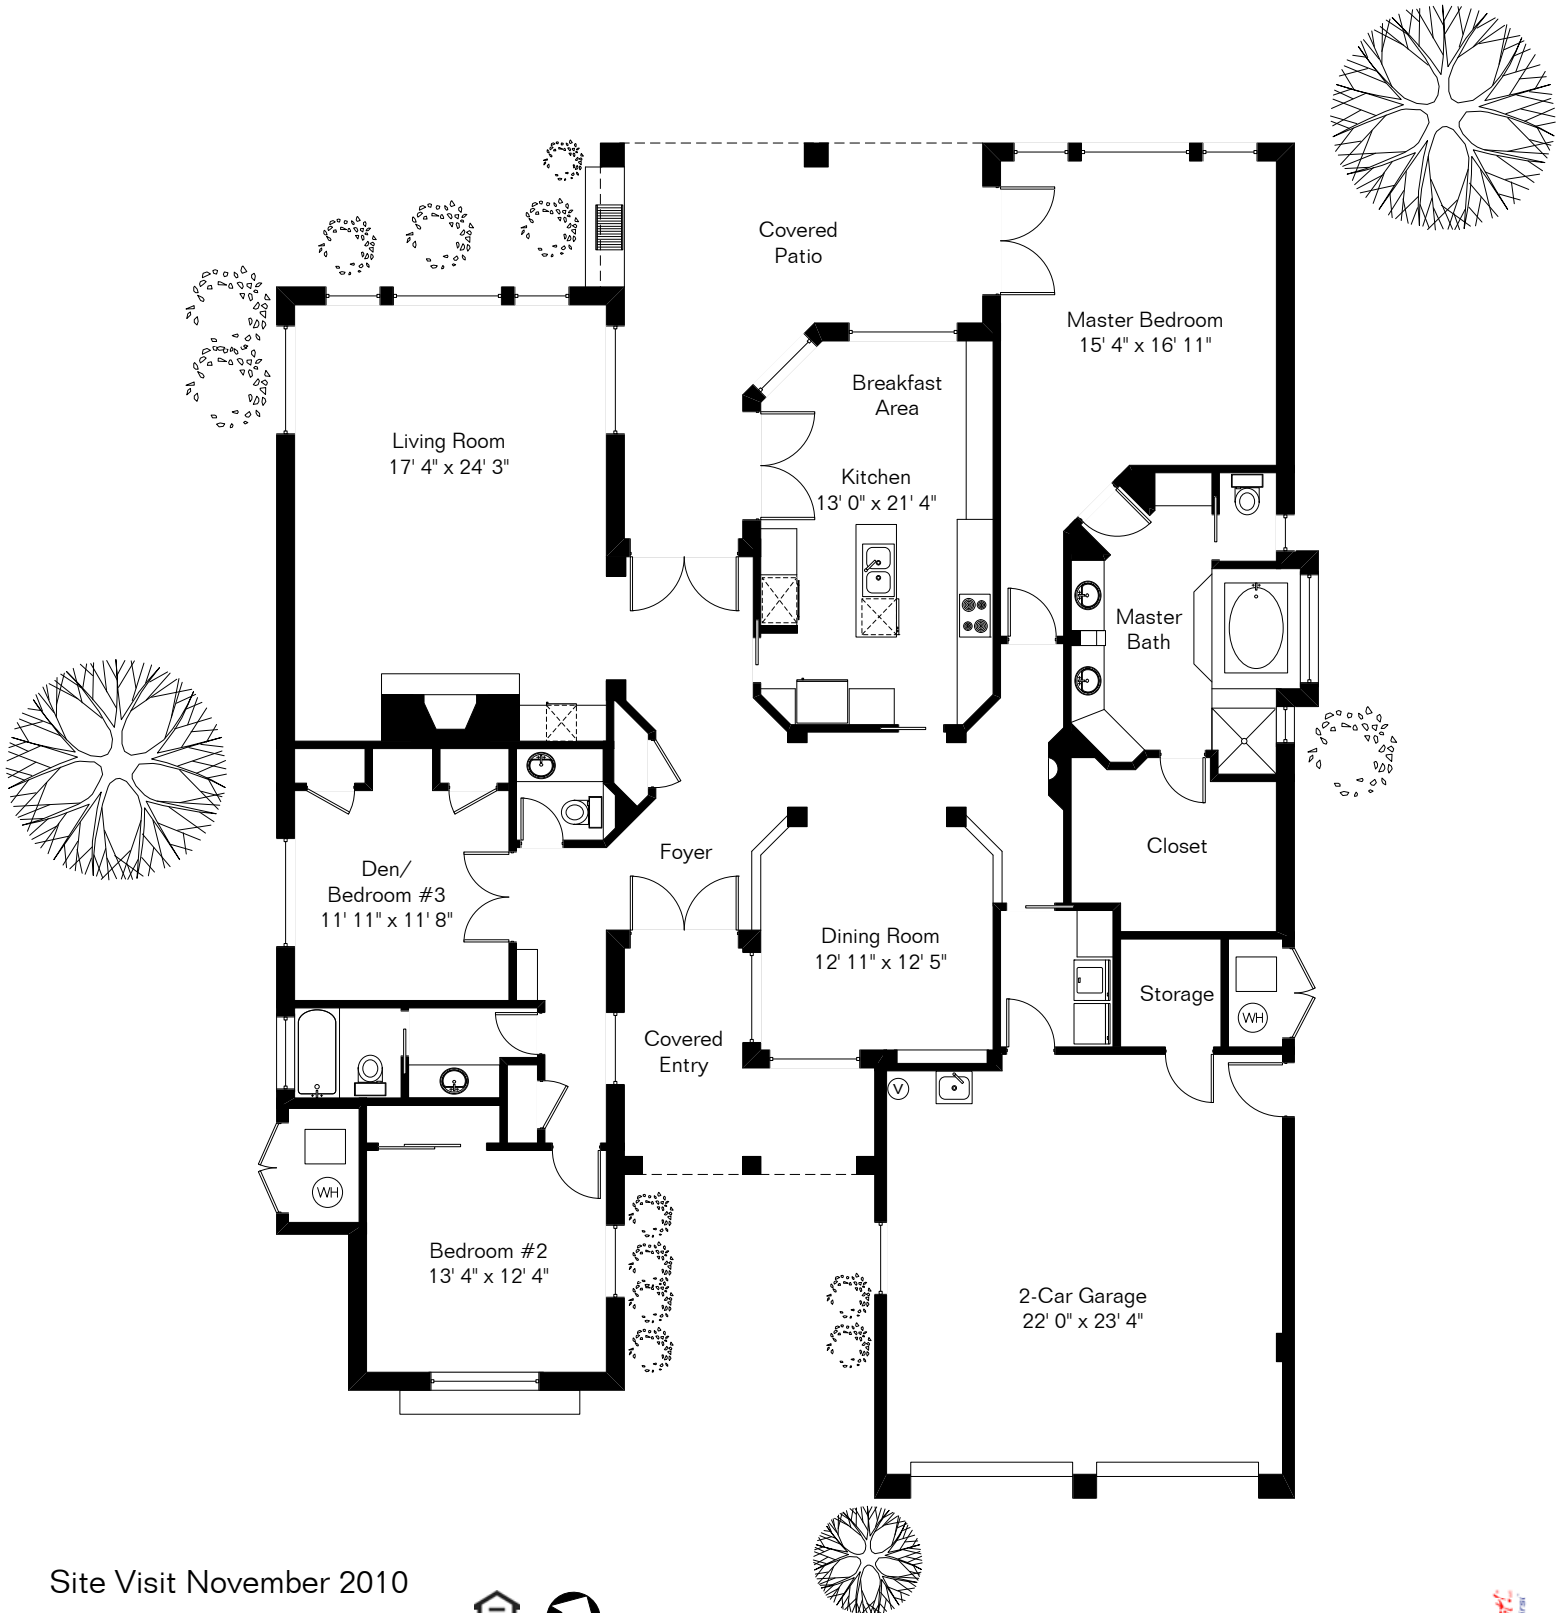

The square footages and room size information are deemed to be reliable but are not guaranteed and should be independently verified.

# 6399 N Desert Wind Circle

Site Visit November 2010

0 ft. 6 ft. 10 ft. 20 ft.

Copyright 2010 Floor Plans First! LLC  
All Rights Reserved.

Living Area 2,632 Sq Ft  
Garage 609 Sq Ft

[www.FloorPlansFirst.com](http://www.FloorPlansFirst.com)