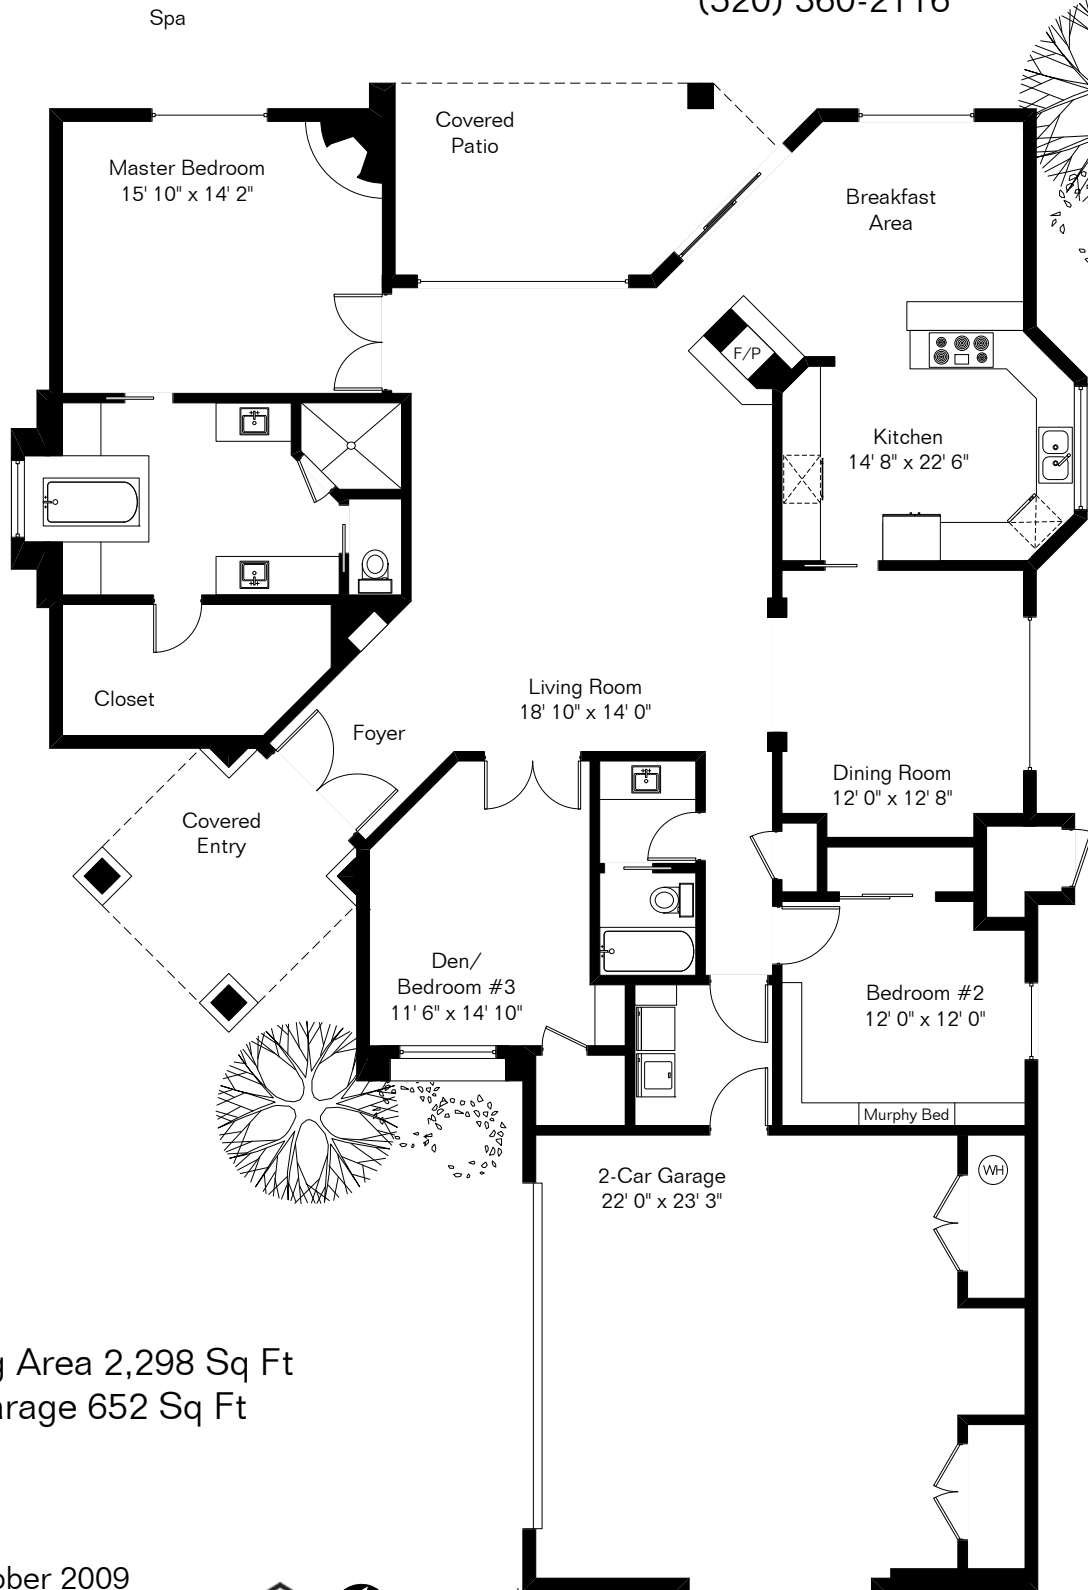

The square footages and room size information are deemed to be reliable but are not guaranteed and should be independently verified.

6400 N Desert Wind Circle

Presented by David Henry
 Long Realty Company
 (520) 360-2116

Living Area 2,298 Sq Ft
 Garage 652 Sq Ft

Site Visit October 2009

0 ft. 6 ft. 10 ft. 20 ft.

Copyright 2009 Floor Plans First! LLC
 All Rights Reserved.

www.FloorPlansFirst.com

Toll Free (877) 887-1500
 Voice (520) 881-1500
 Fax (520) 791-7701