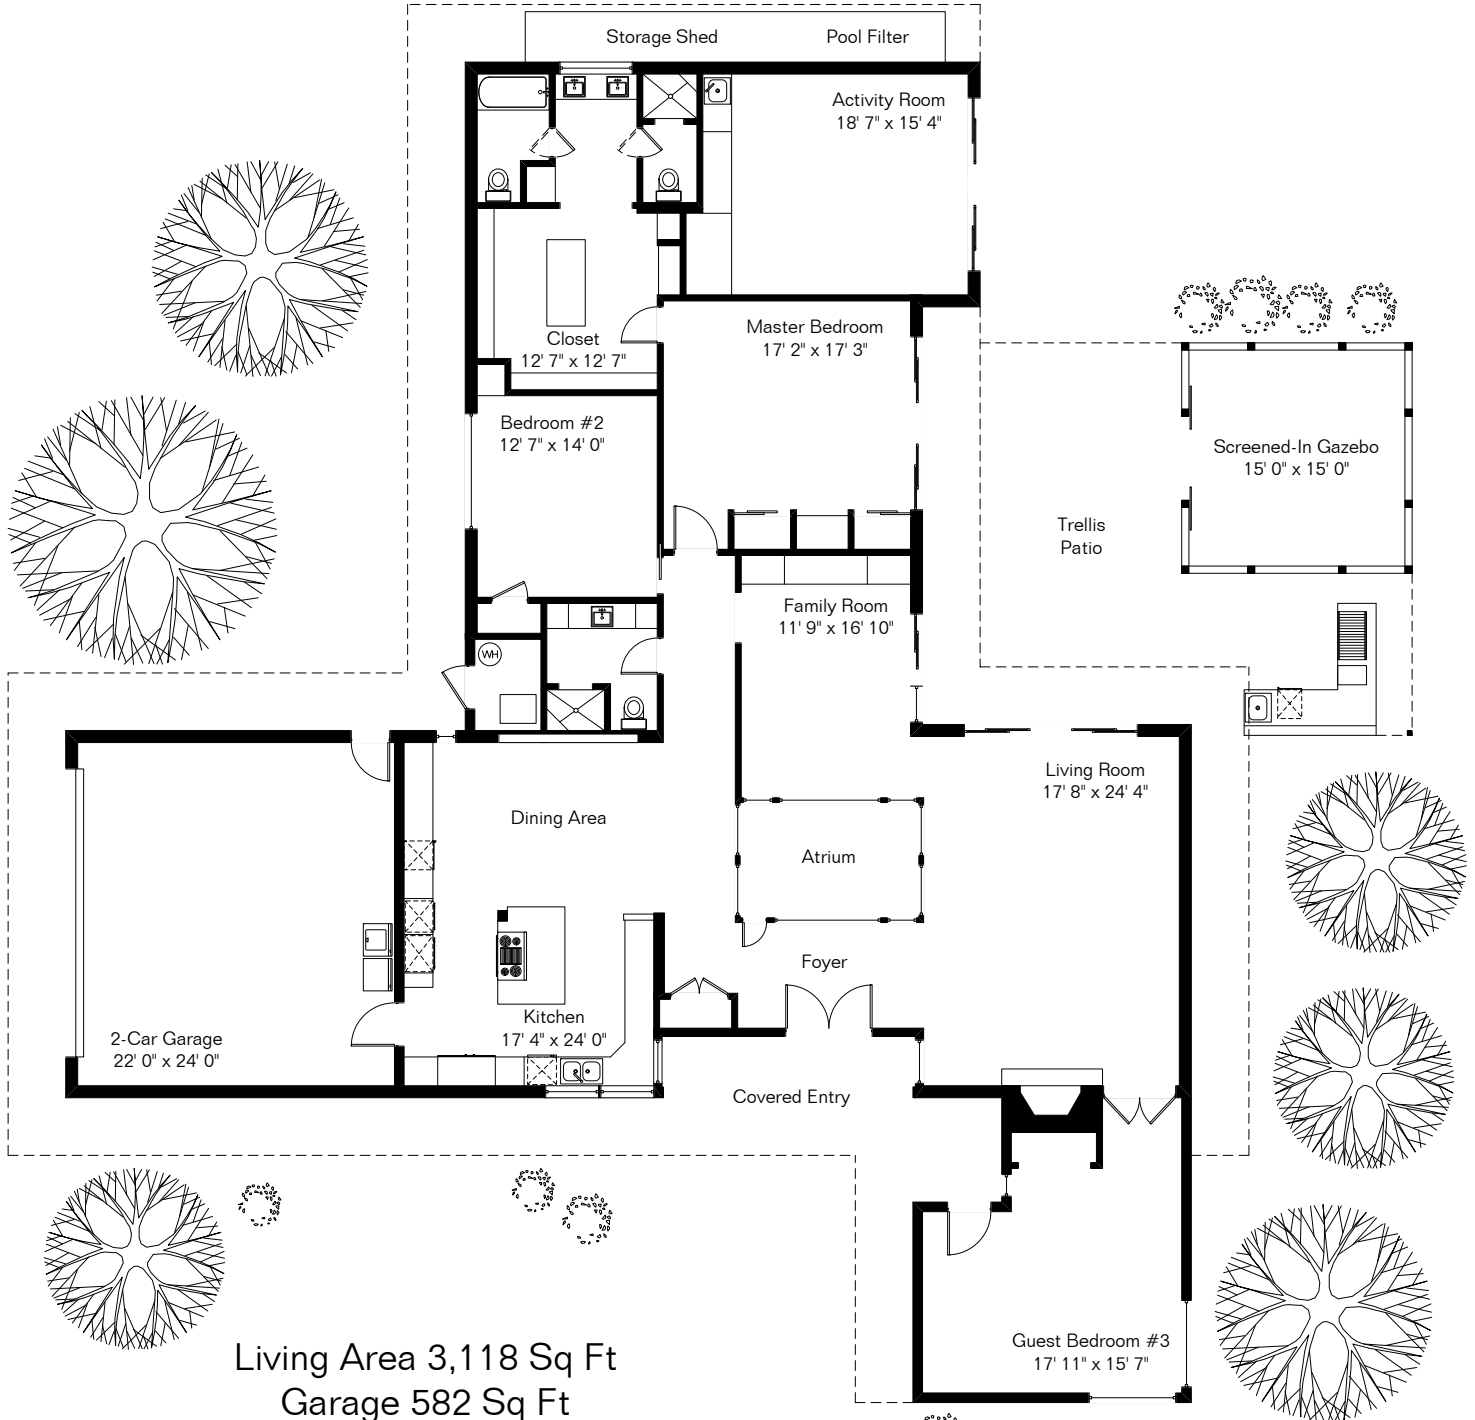

The square footages and room size information are deemed to be reliable but are not guaranteed and should be independently verified.

6411 N Treasure Dr

Pool Area

Living Area 3,118 Sq Ft
Garage 582 Sq Ft

Site Visit December 2018

0 ft. 6 ft. 10 ft. 20 ft.

Copyright 2018 Floor Plans First! LLC
All Rights Reserved.

www.FloorPlansFirst.com

Toll Free (877) 887-1500
Voice (520) 881-1500

Floor Plans First!
See the Floor Plan First!