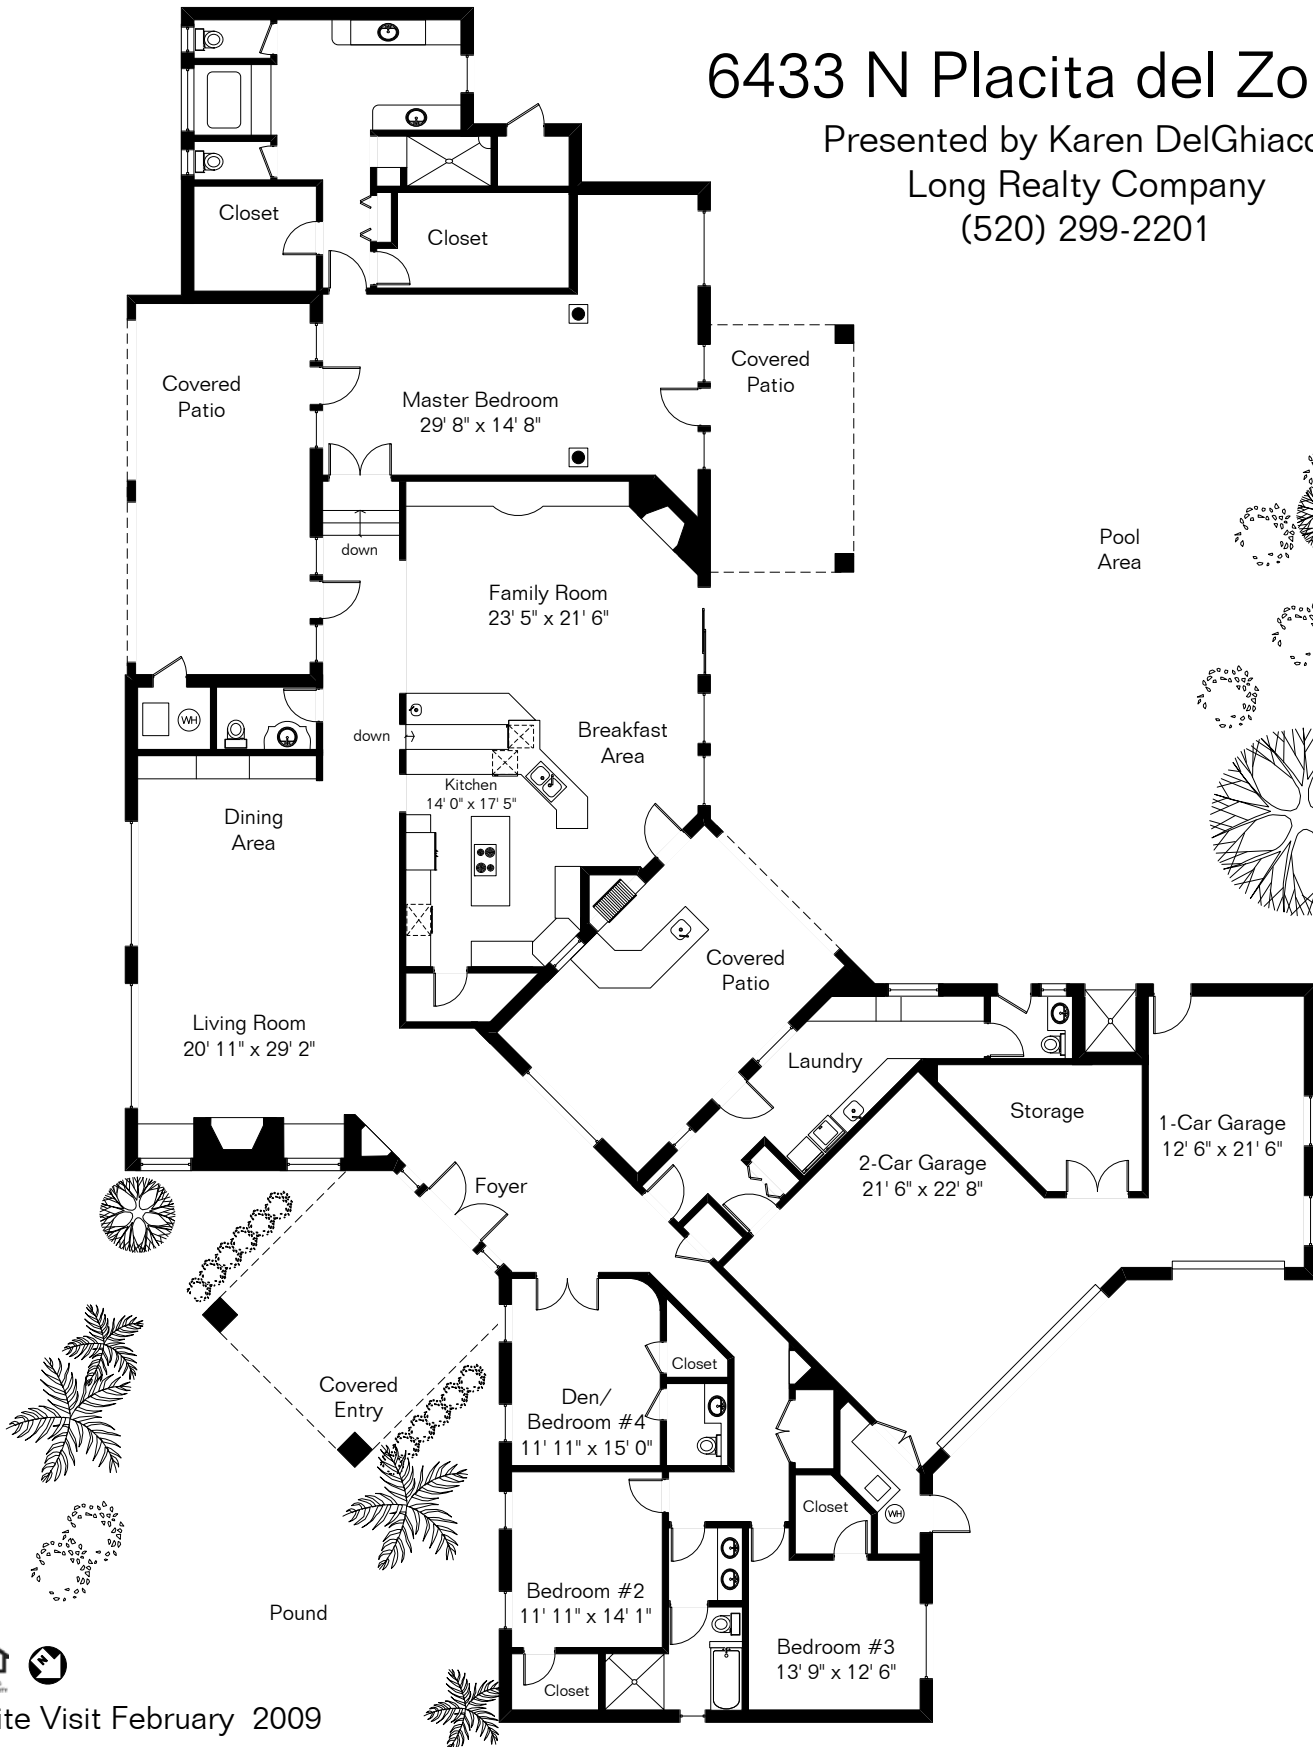

Living Area 4,795 Sq Ft
Garage 1,092 Sq Ft

The square footages and room size information are deemed to be reliable but are not guaranteed and should be independently verified.

6433 N Placita del Zopilote

Presented by Karen DelGhiaccio
Long Realty Company
(520) 299-2201

Site Visit February 2009

0 ft. 6 ft. 10 ft. 20 ft.

Copyright 2009 Floor Plans First! LLC
All Rights Reserved.

www.FloorPlansFirst.com

Toll Free (877) 887-1500
Voice (520) 881-1500
Fax (520) 791-7701