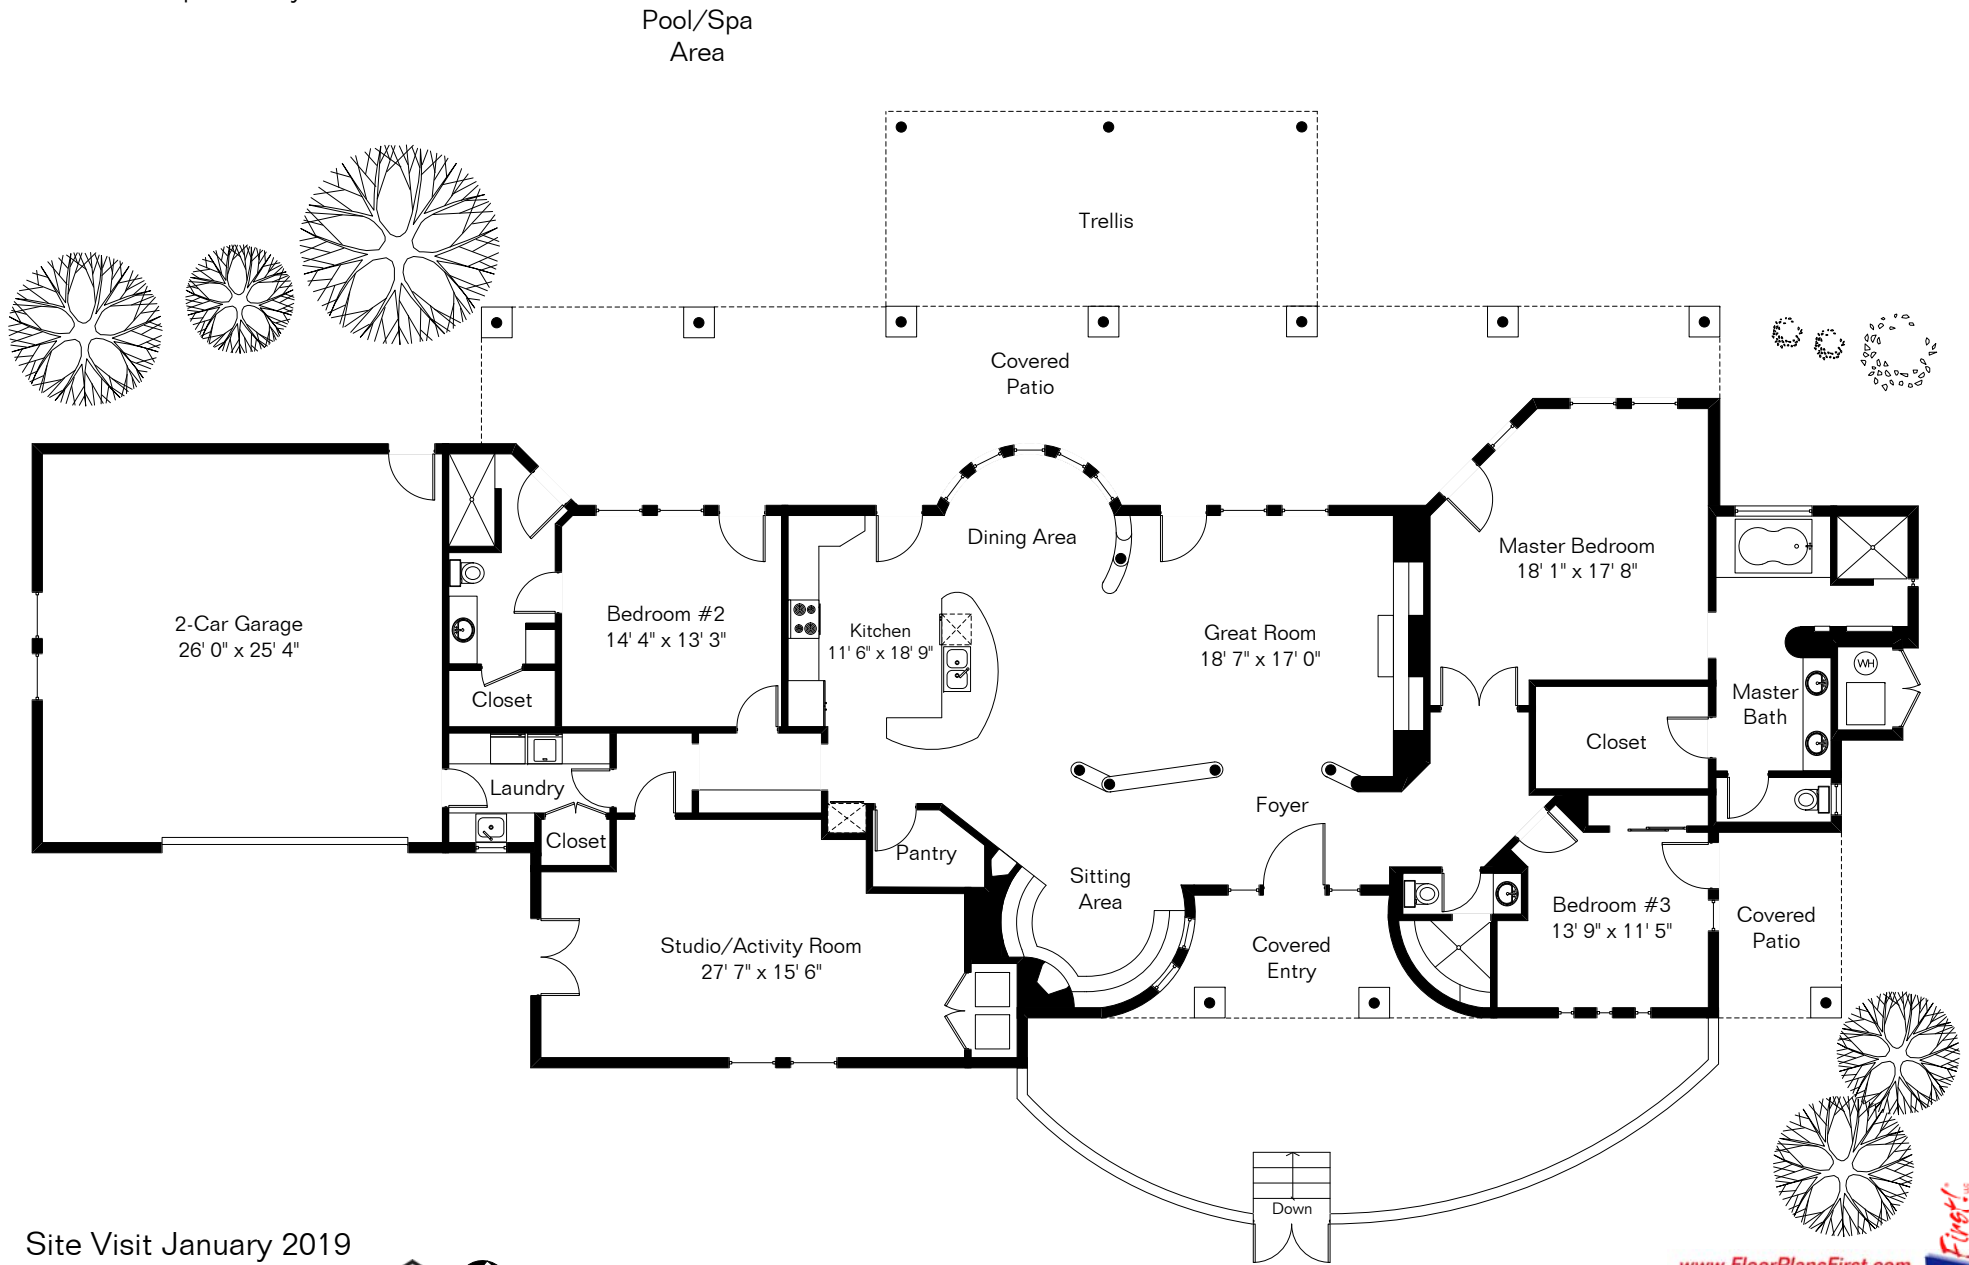

The square footages and room size information are deemed to be reliable but are not guaranteed and should be independently verified.

64590 E Calle Rosa Linda

Site Visit January 2019
0 ft. 6 ft. 10 ft. 20 ft.

Copyright 2018 Floor Plans First! LLC
All Rights Reserved.

Living Area 3,082 Sq Ft
Garage 711 Sq Ft

www.FloorPlansFirst.com
Toll Free (877) 887-1500
Voice (520) 881-1500
Fax (520) 791-7701

Floor Plans First!
See the Floor Plan First!