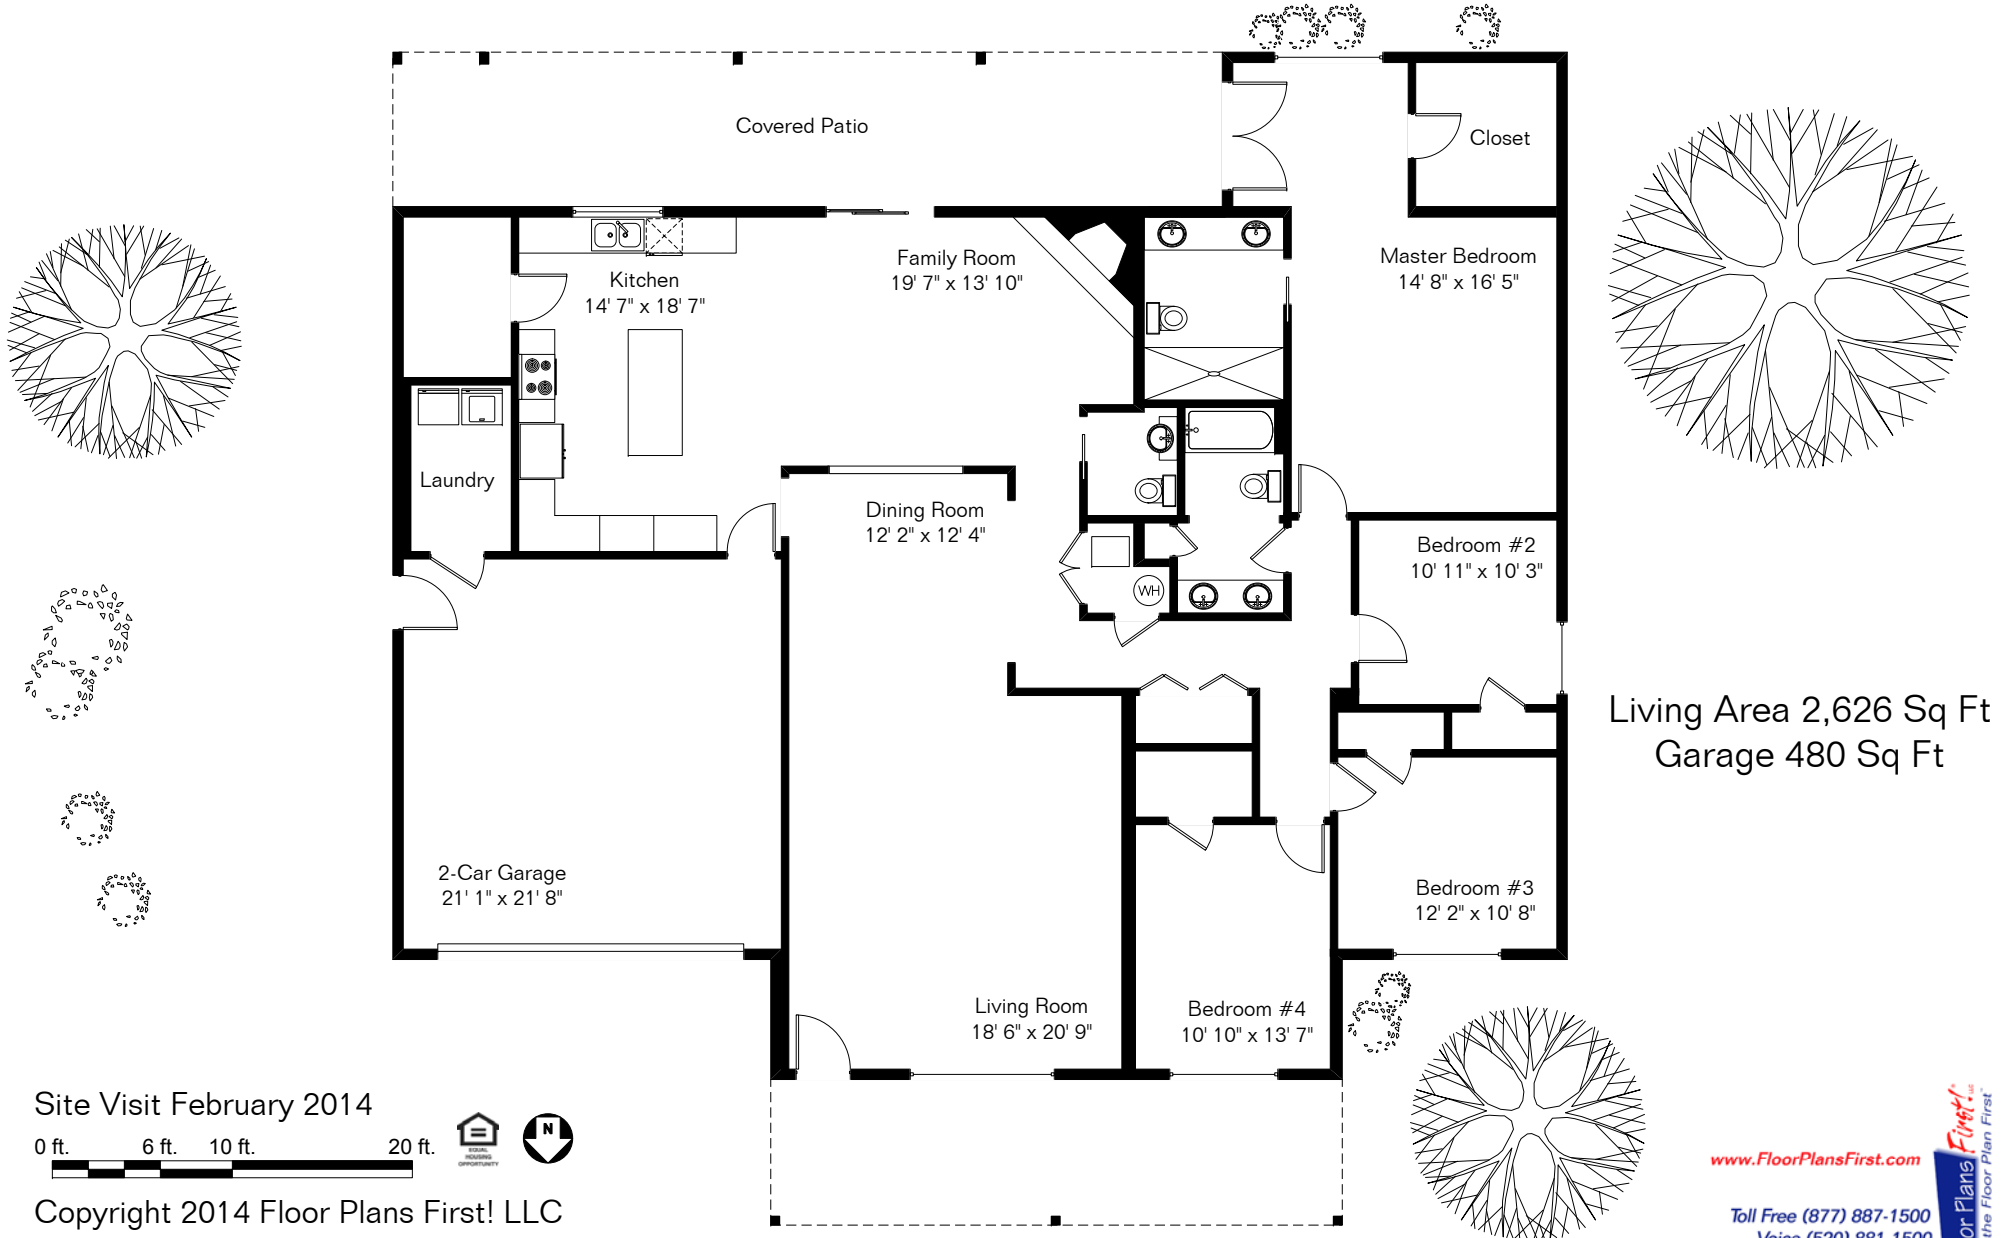

The square footages and room size information are deemed to be reliable but are not guaranteed and should be independently verified.

6500 N Longfellow Dr

Pool Area

Living Area 2,626 Sq Ft
Garage 480 Sq Ft

Site Visit February 2014

0 ft. 6 ft. 10 ft. 20 ft.

Copyright 2014 Floor Plans First! LLC
All Rights Reserved.

www.FloorPlansFirst.com

Toll Free (877) 887-1500
Voice (520) 881-1500
Fax (520) 791-7701

Floor Plans First!
See the Floor Plan First!