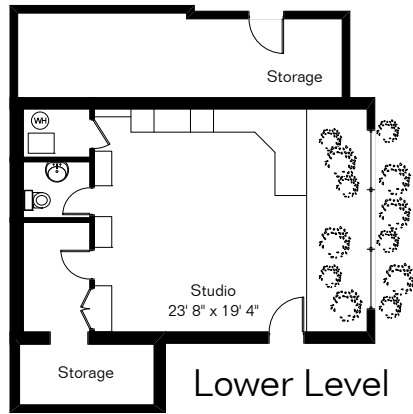

The square footages and room size information are deemed to be reliable but are not guaranteed and should be independently verified.

6539 E Via Amable

Main House 3,328 Sq Ft
 Guest House 677 Sq Ft
 Studio 757 Sq Ft

 Total Living Area 4,762 Sq Ft
 Garage 1,057 Sq Ft

Site Visit July 2017

Copyright 2017 Floor Plans First! LLC
 All Rights Reserved.

www.FloorPlansFirst.com

Toll Free (877) 887-1500
 Voice (520) 881-1500
 Fax (520) 791-7701

Floor Plans First!
 See the Floor Plan First!