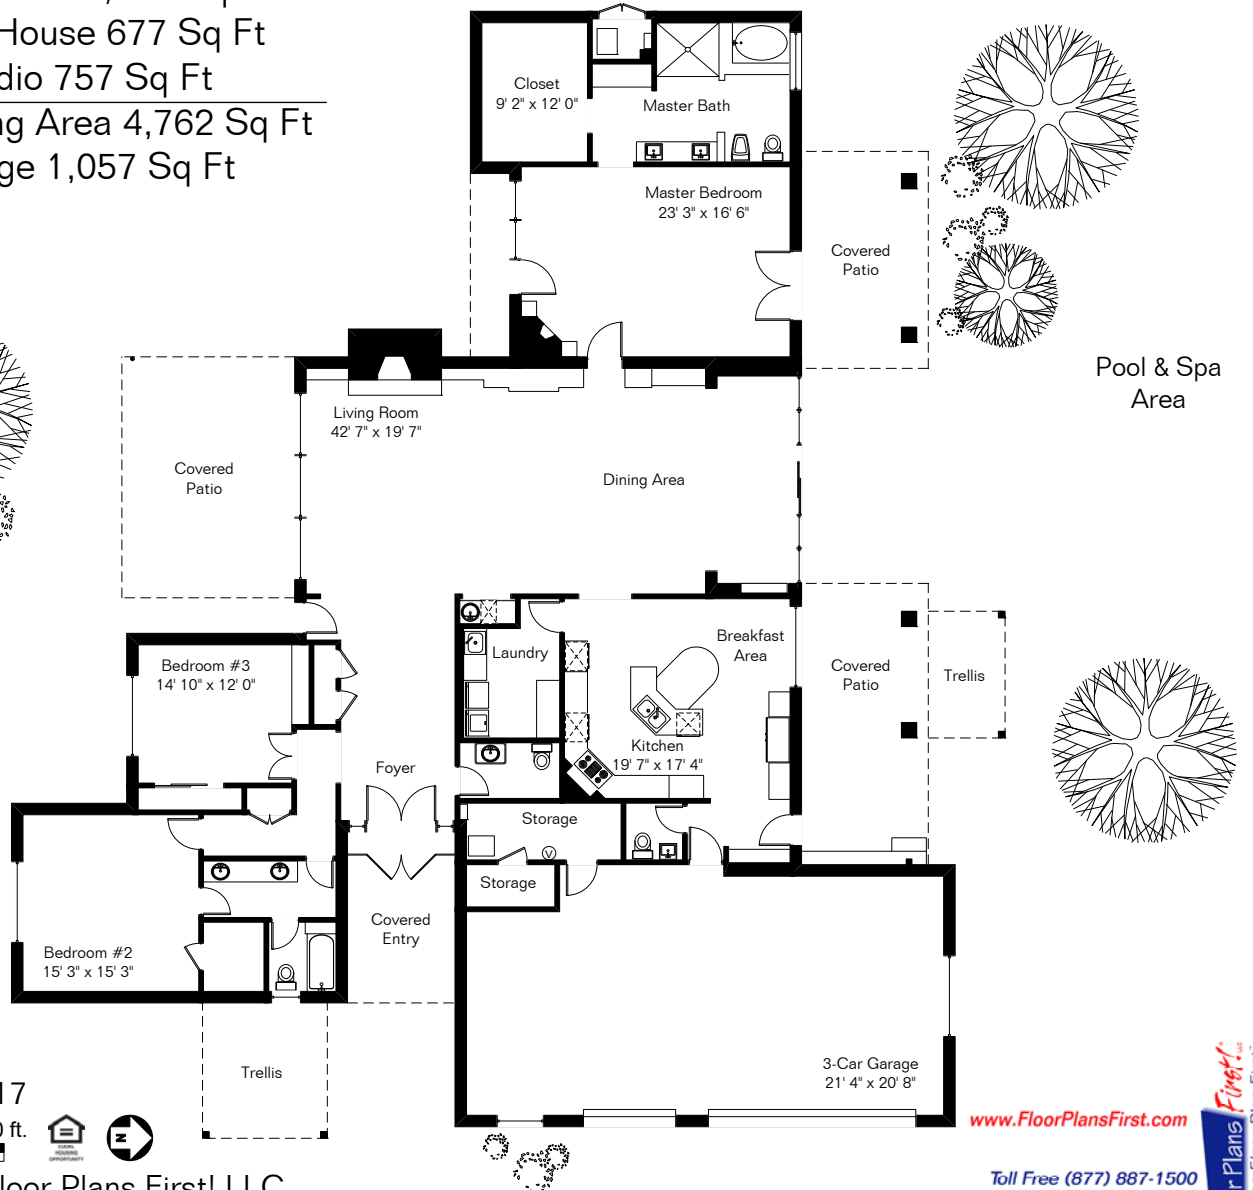

The square footages and room size information are deemed to be reliable but are not guaranteed and should be independently verified.

6539 E Via Amable

Main House 3,328 Sq Ft
 Guest House 677 Sq Ft
 Studio 757 Sq Ft

 Total Living Area 4,762 Sq Ft
 Garage 1,057 Sq Ft

Site Visit July 2017

Copyright 2017 Floor Plans First! LLC
 All Rights Reserved.

www.FloorPlansFirst.com

Toll Free (877) 887-1500
 Voice (520) 881-1500
 Fax (520) 791-7701

Floor Plans First!
 See the Floor Plan First!