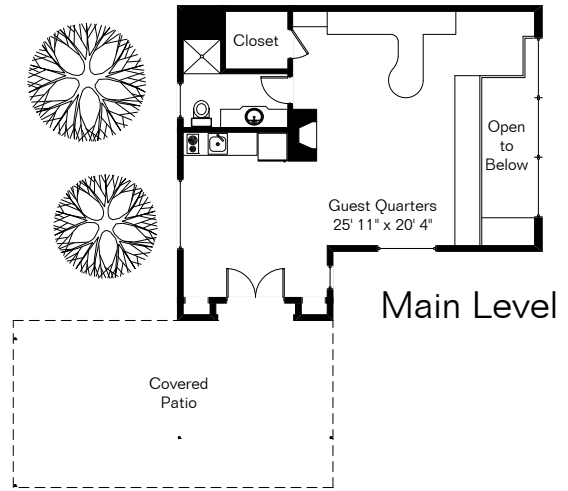

The square footages and room size information are deemed to be reliable but are not guaranteed and should be independently verified.

6539 E Via Amable

Main House 3,328 Sq Ft
 Guest House 677 Sq Ft
 Studio 757 Sq Ft

 Total Living Area 4,762 Sq Ft
 Garage 1,057 Sq Ft

Site Visit July 2017

Copyright 2017 Floor Plans First! LLC
 All Rights Reserved.

www.FloorPlansFirst.com

Toll Free (877) 887-1500
 Voice (520) 881-1500
 Fax (520) 791-7701

Floor Plans First!
 See the Floor Plan First!