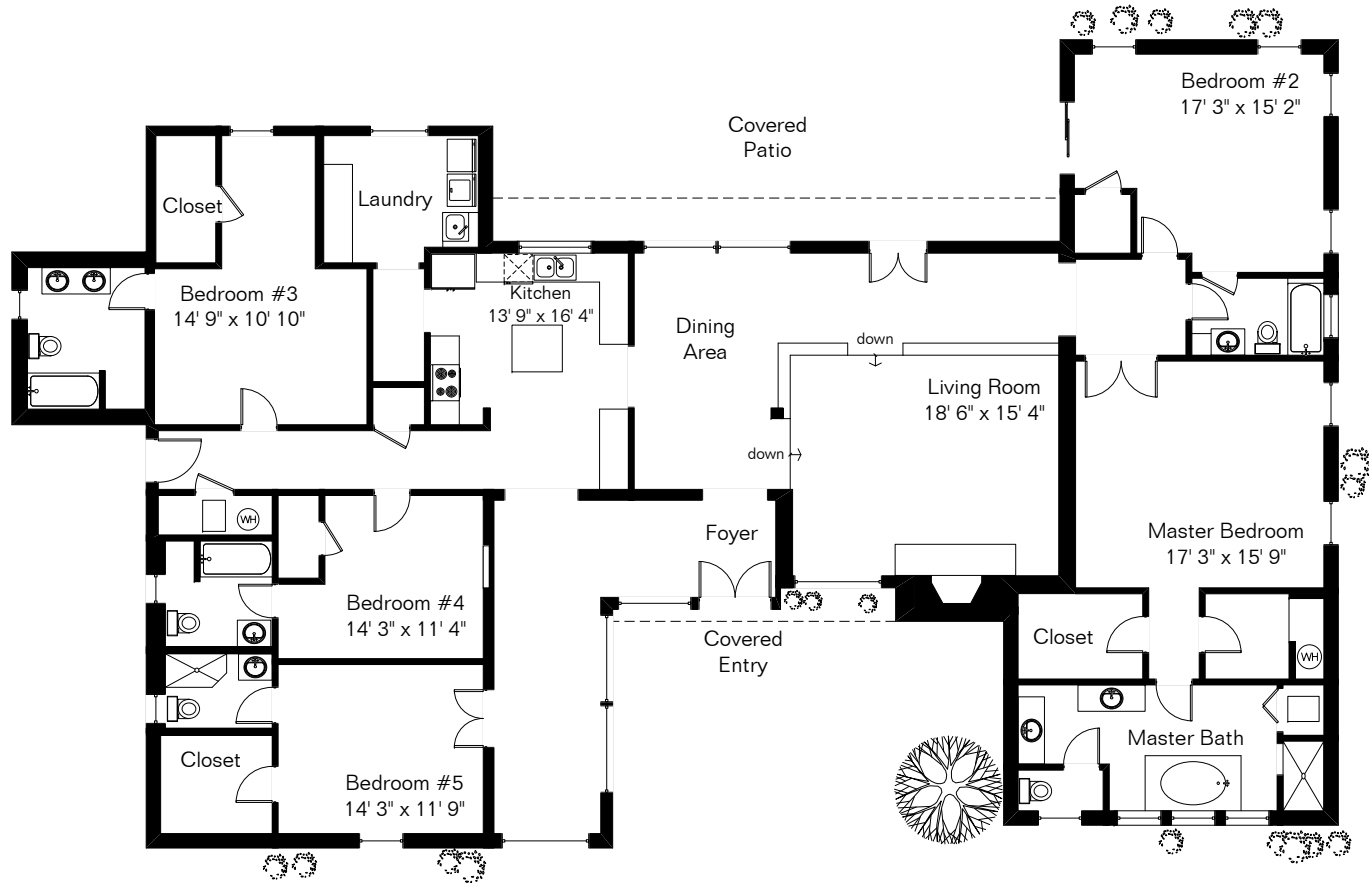

The square footages and room size information are deemed to be reliable but are not guaranteed and should be independently verified.

# 6602 S Colossal Cave Rd

Presented by Vicki Holmes  
 Long Realty Company  
 (520) 407-8664

Workshop is further from house than shown

Site Visit February 2009

Copyright 2009 Floor Plans First! LLC  
 All Rights Reserved.

Living Area 3,558 Sq Ft  
 Workshop 617 Sq Ft

[www.FloorPlansFirst.com](http://www.FloorPlansFirst.com)

Toll Free (877) 887-1500  
 Voice (520) 881-1500  
 Fax (520) 791-7701