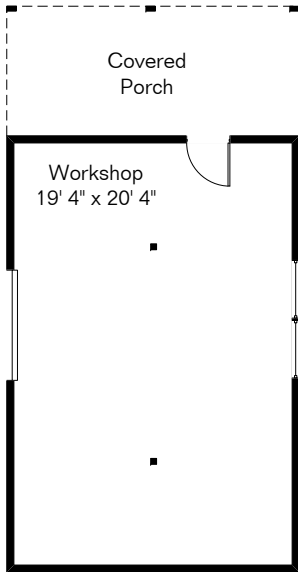

The square footages and room size information are deemed to be reliable but are not guaranteed and should be independently verified.

# 6602 S Colossal Cave Rd

Presented by Vicki Holmes  
 Long Realty Company  
 (520) 407-8664

Workshop is further from house than shown

Site Visit February 2009

Copyright 2009 Floor Plans First! LLC  
 All Rights Reserved.

Living Area 3,558 Sq Ft  
 Workshop 617 Sq Ft

[www.FloorPlansFirst.com](http://www.FloorPlansFirst.com)

Toll Free (877) 887-1500  
 Voice (520) 881-1500  
 Fax (520) 791-7701