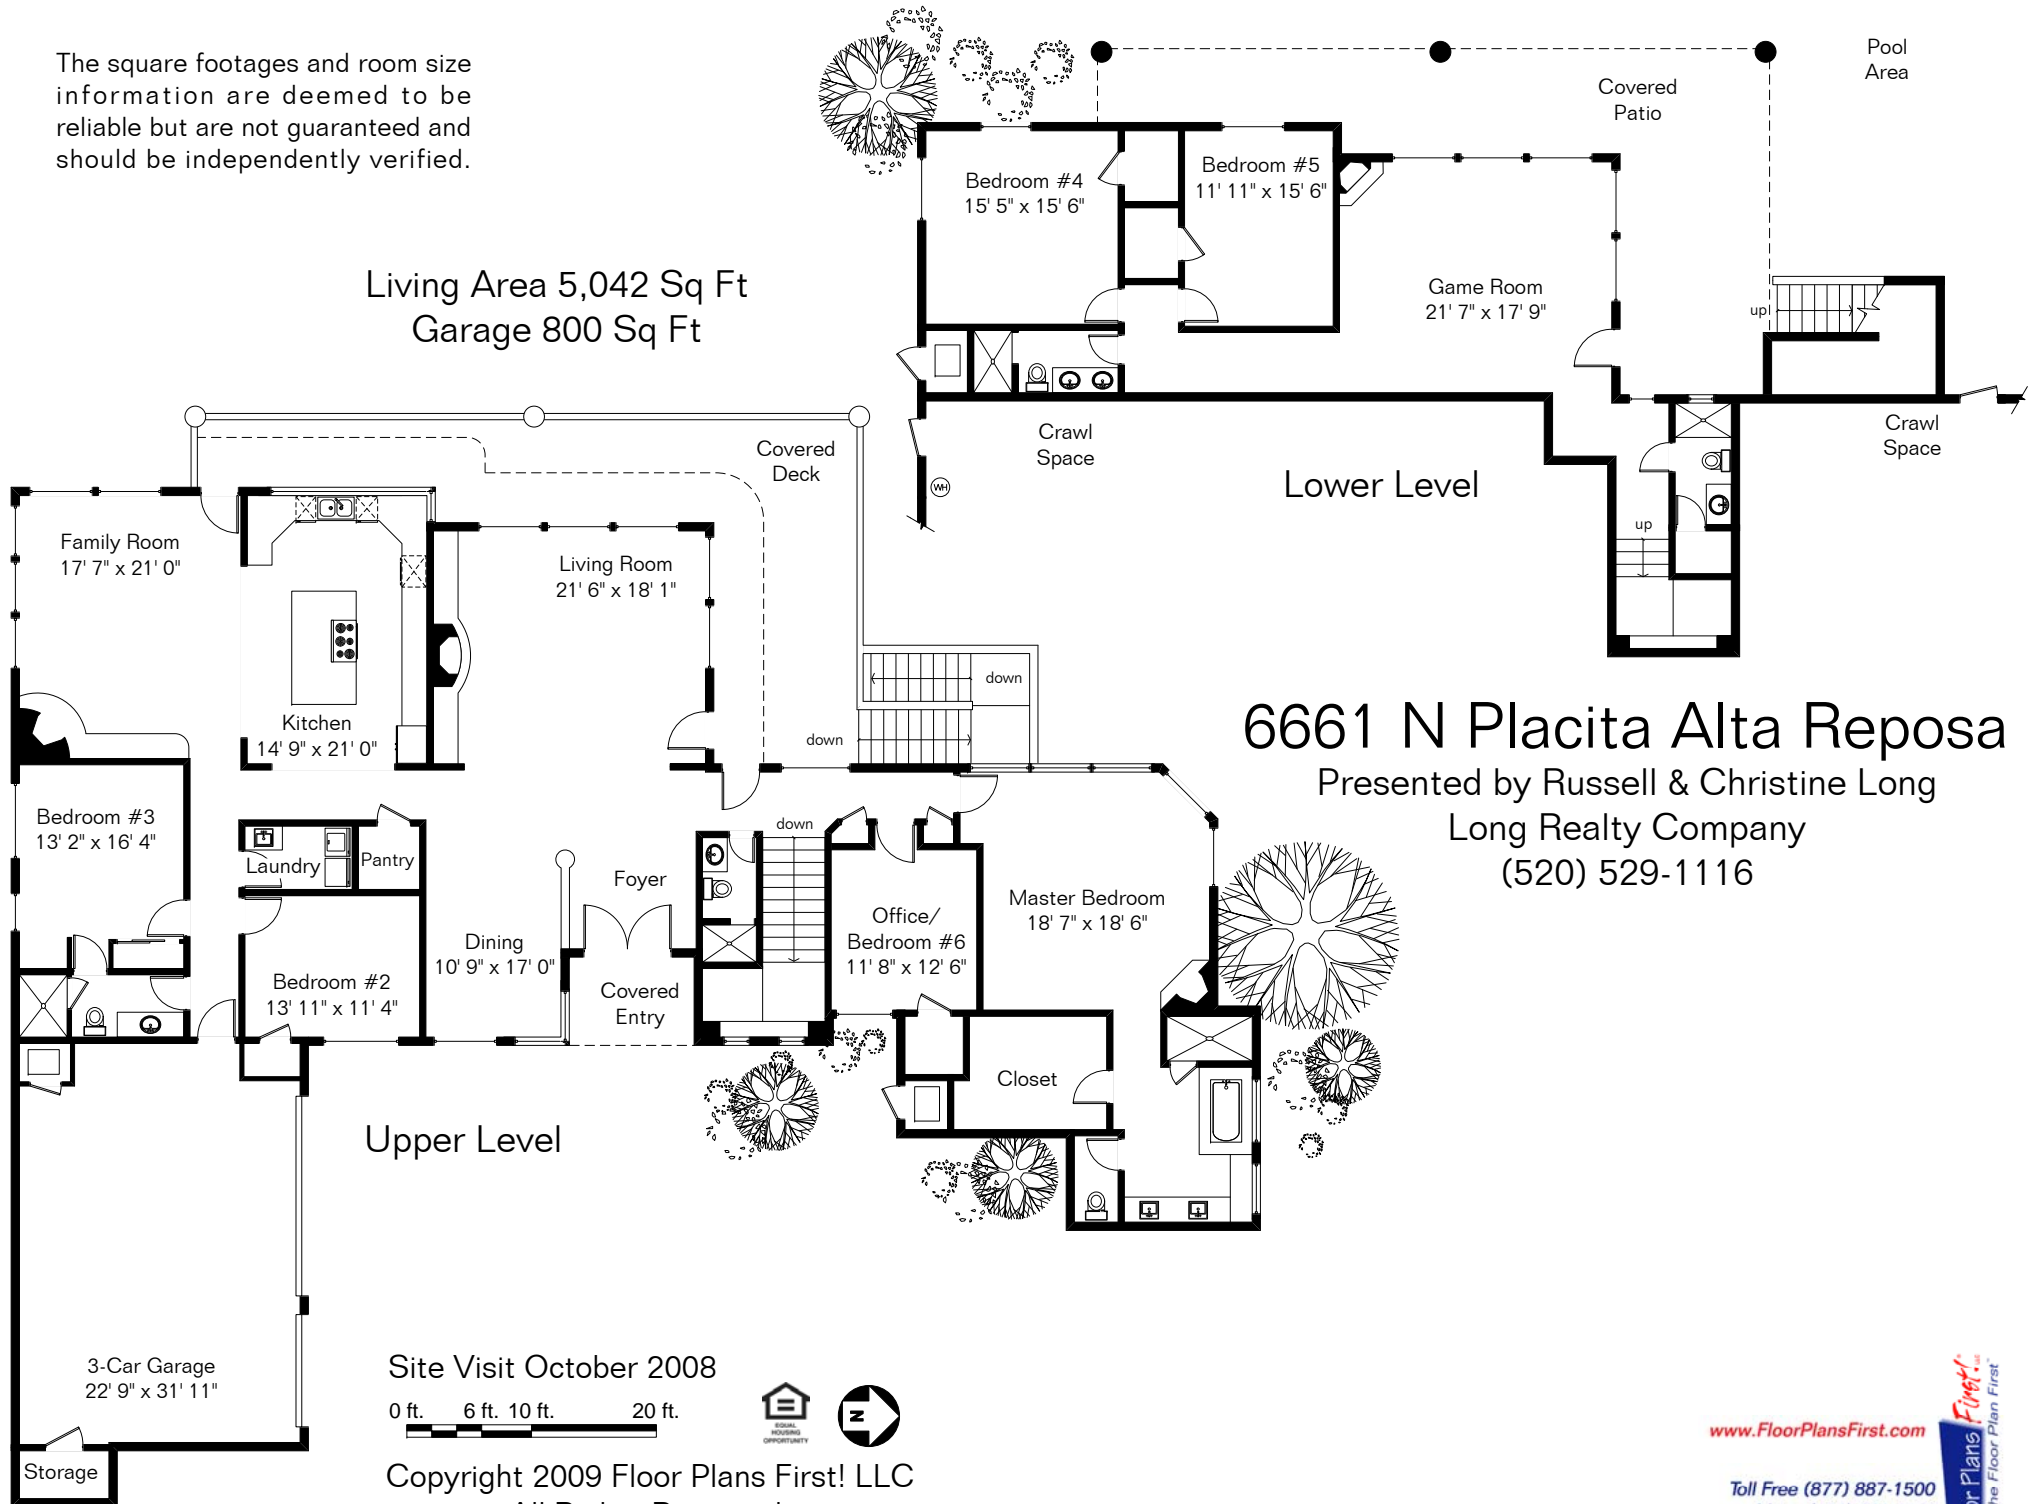

The square footages and room size information are deemed to be reliable but are not guaranteed and should be independently verified.

Living Area 5,042 Sq Ft  
Garage 800 Sq Ft

# 6661 N Placita Alta Reposa

Presented by Russell & Christine Long

Long Realty Company

(520) 529-1116

Site Visit October 2008

0 ft. 6 ft. 10 ft. 20 ft.

Copyright 2009 Floor Plans First! LLC  
All Rights Reserved.