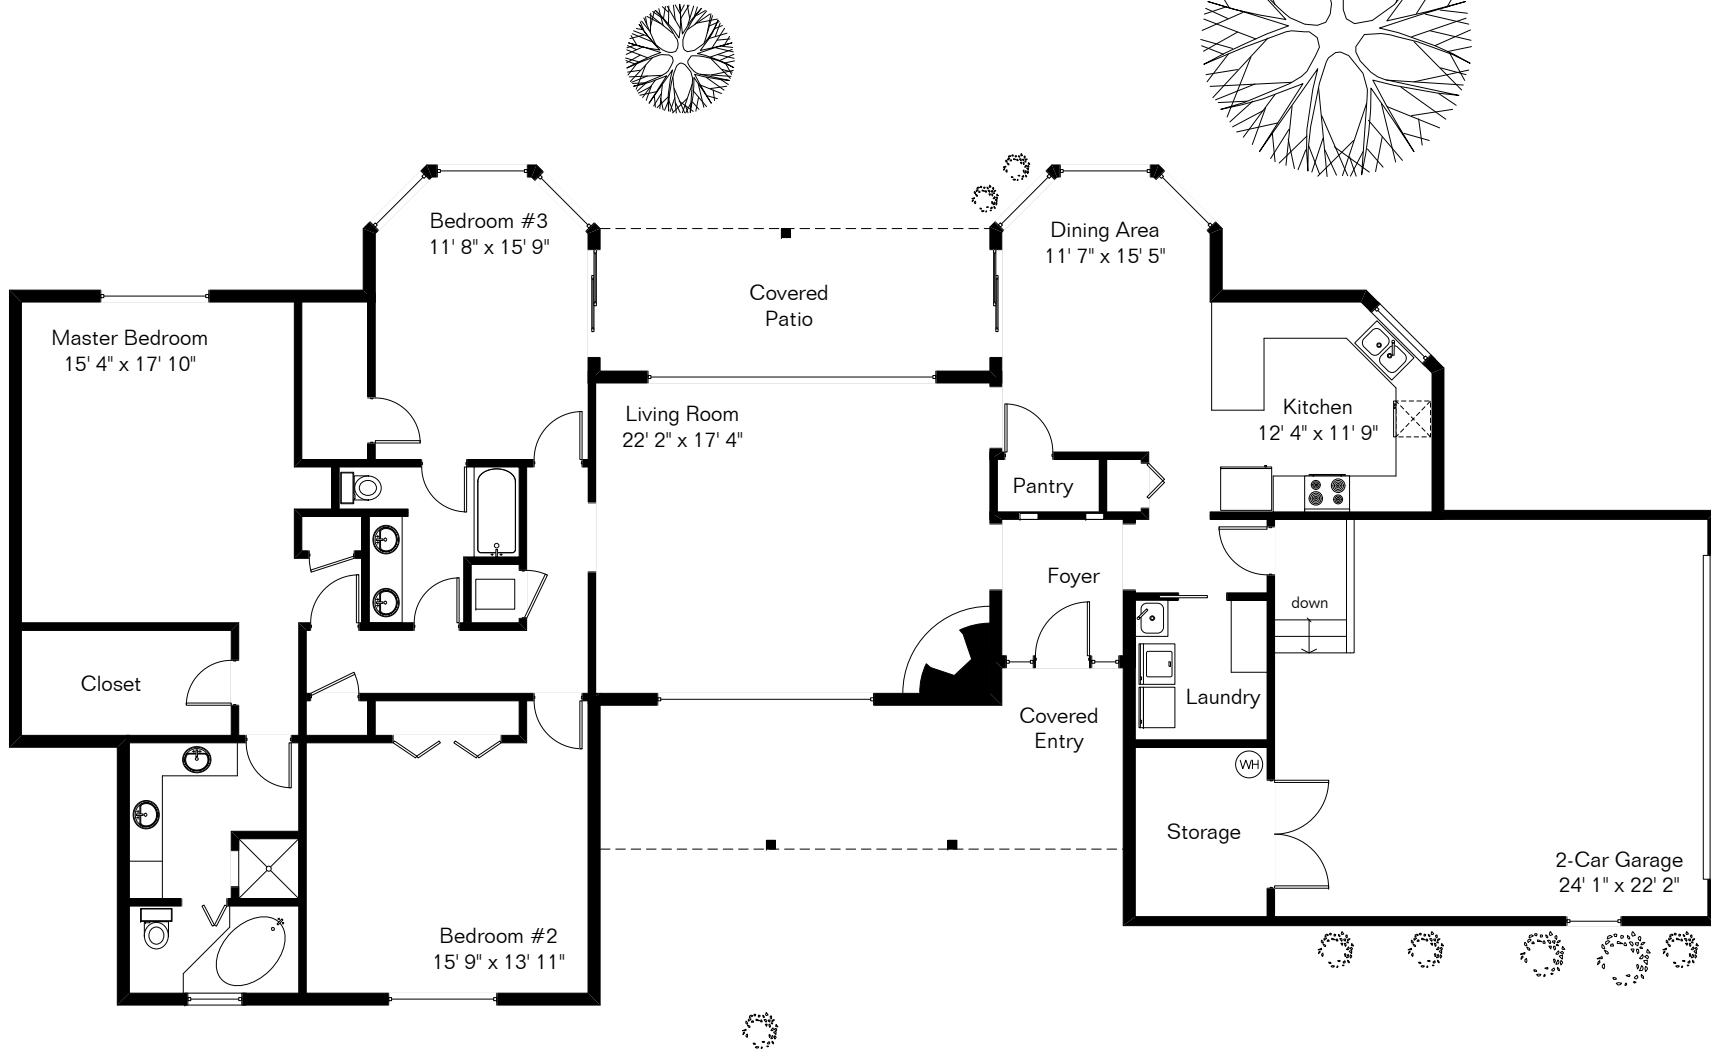

The square footages and room size information are deemed to be reliable but are not guaranteed and should be independently verified.

6770 N Placita Acebo

Presented by Scott Sanson
Long Realty Company
(520) 275-3380

Living Area 2,260 Sq Ft
Garage 646 Sq Ft

Site Visit May 2009

0 ft. 6 ft. 10 ft. 20 ft.

Copyright 2009 Floor Plans First! LLC
All Rights Reserved.

www.FloorPlansFirst.com

Toll Free (877) 887-1500
Voice (520) 881-1500
Fax (520) 791-7701