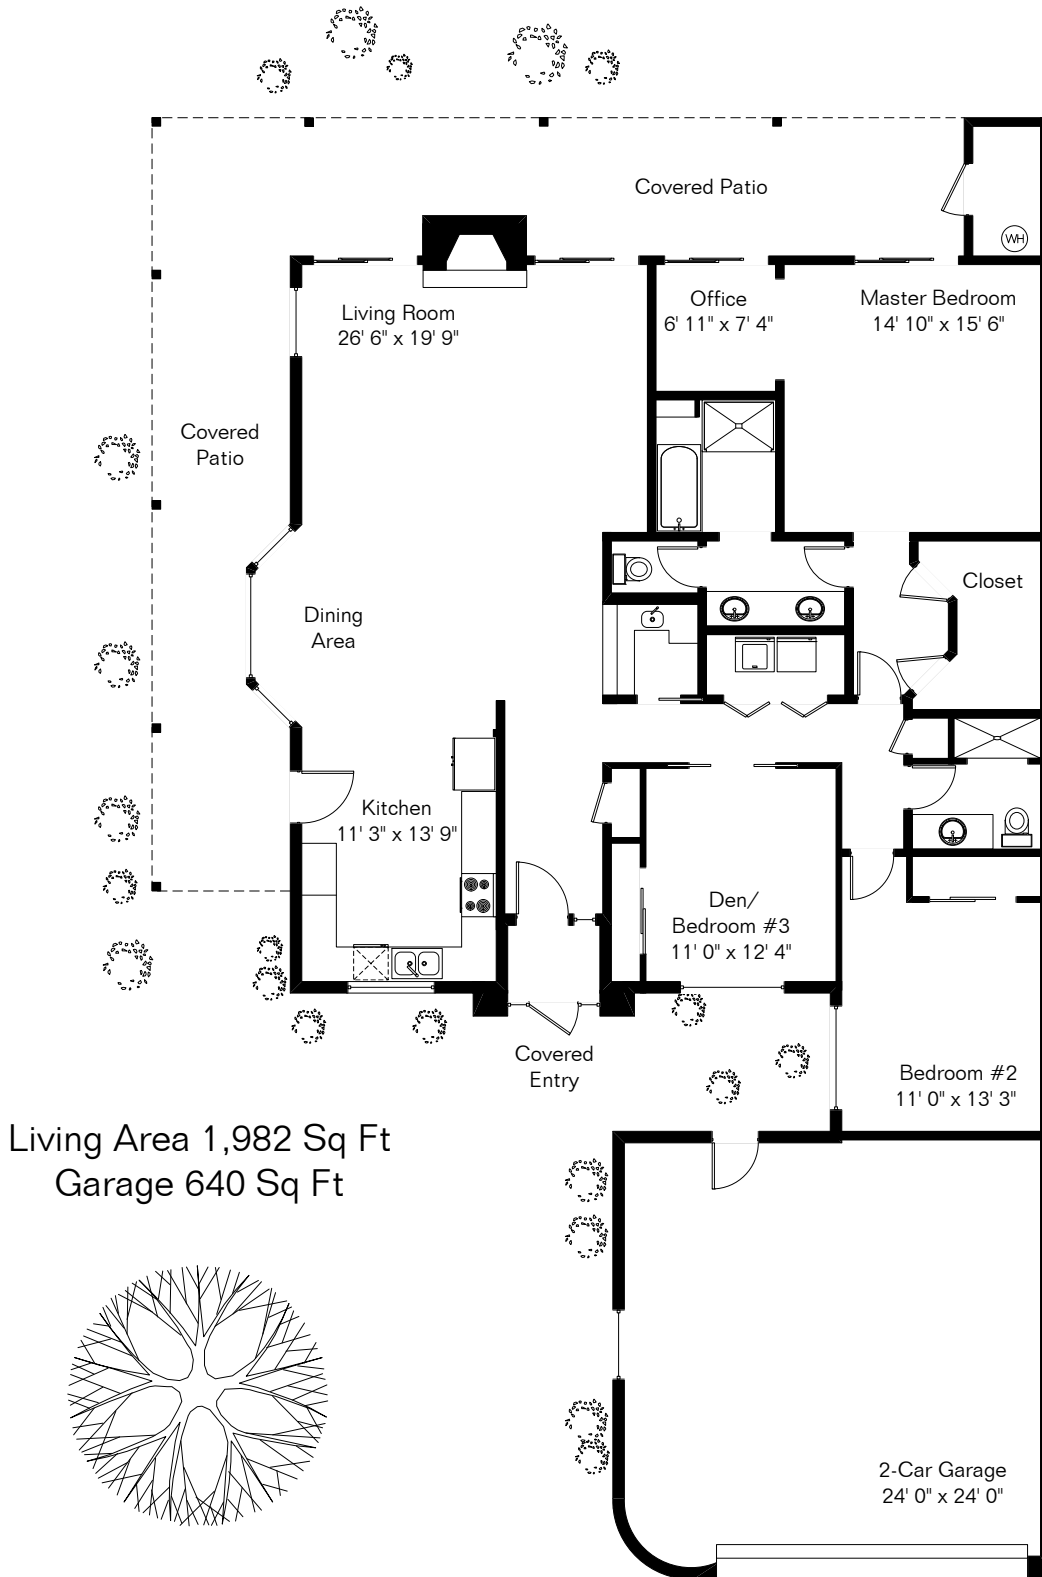

The square footages and room size information are deemed to be reliable but are not guaranteed and should be independently verified.

6780 E Pico del Monte

Site Visit December 2014

0 ft. 6 ft. 10 ft. 20 ft.

Copyright 2014 Floor Plans First! LLC
All Rights Reserved.

www.FloorPlansFirst.com

Toll Free (877) 887-1500
Voice (520) 881-1500
Fax (520) 791-7701

Floor Plans First!
See the Floor Plan First!