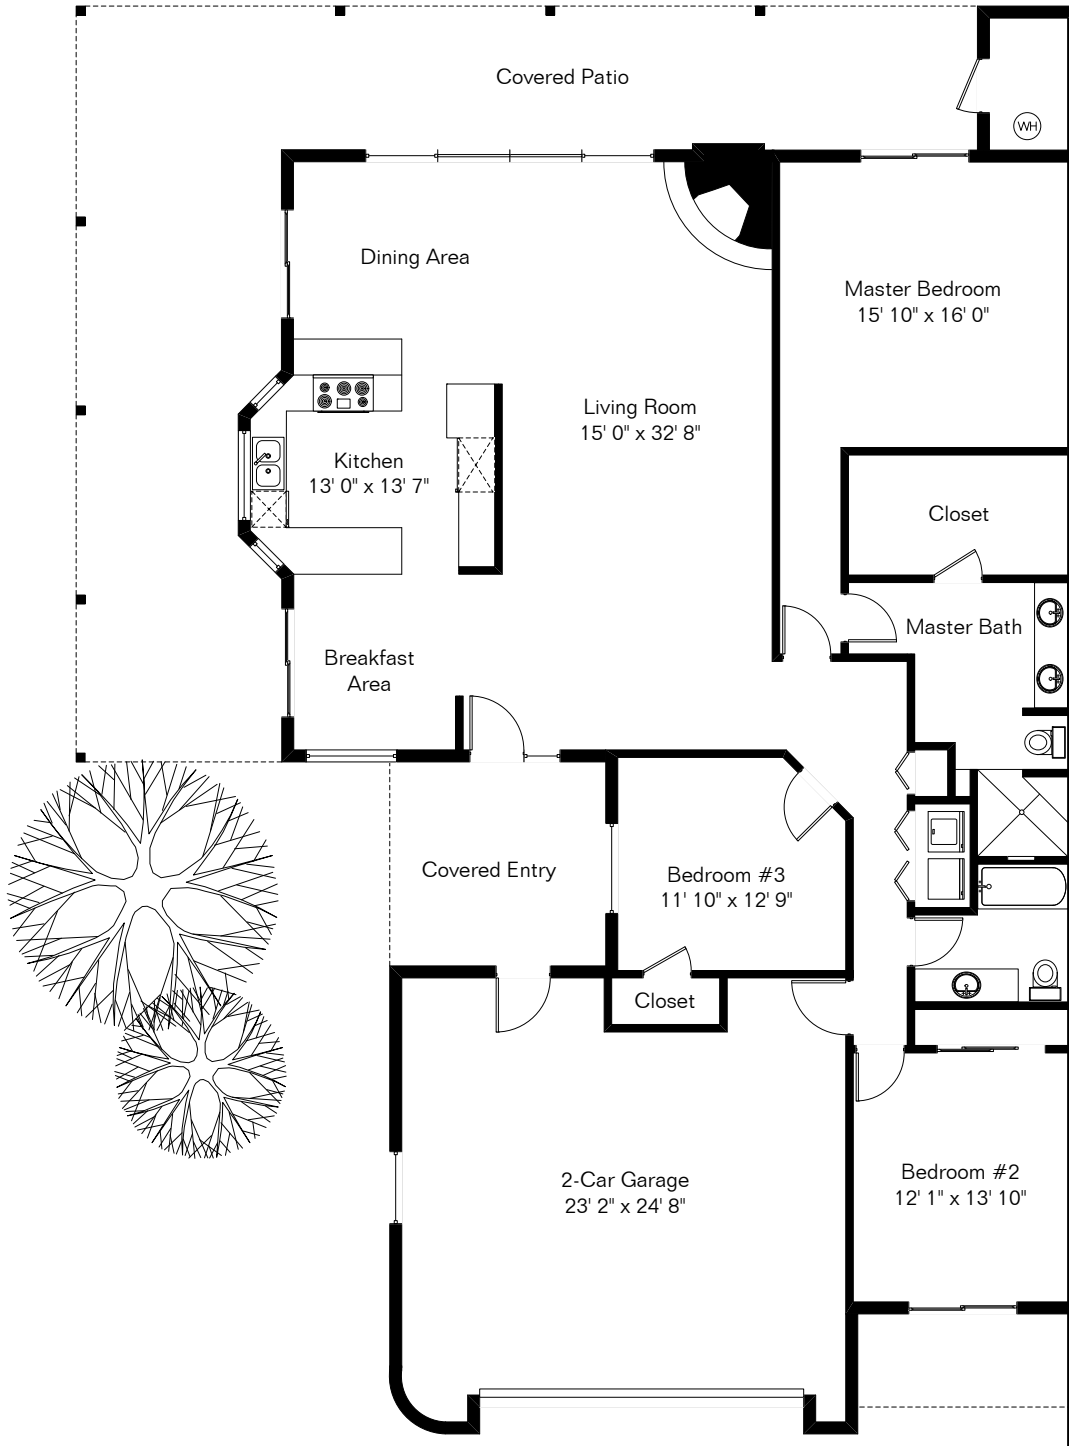

The square footages and room size information are deemed to be reliable but are not guaranteed and should be independently verified.

6790 E Paseo Penoso

Site Visit September 2018

Living Area 2,092 Sq Ft
Garage 600 Sq Ft

Copyright 2018 Floor Plans First! LLC
All Rights Reserved.

www.FloorPlansFirst.com

Toll Free (877) 887-1500
Voice (520) 881-1500
Fax (520) 791-7701