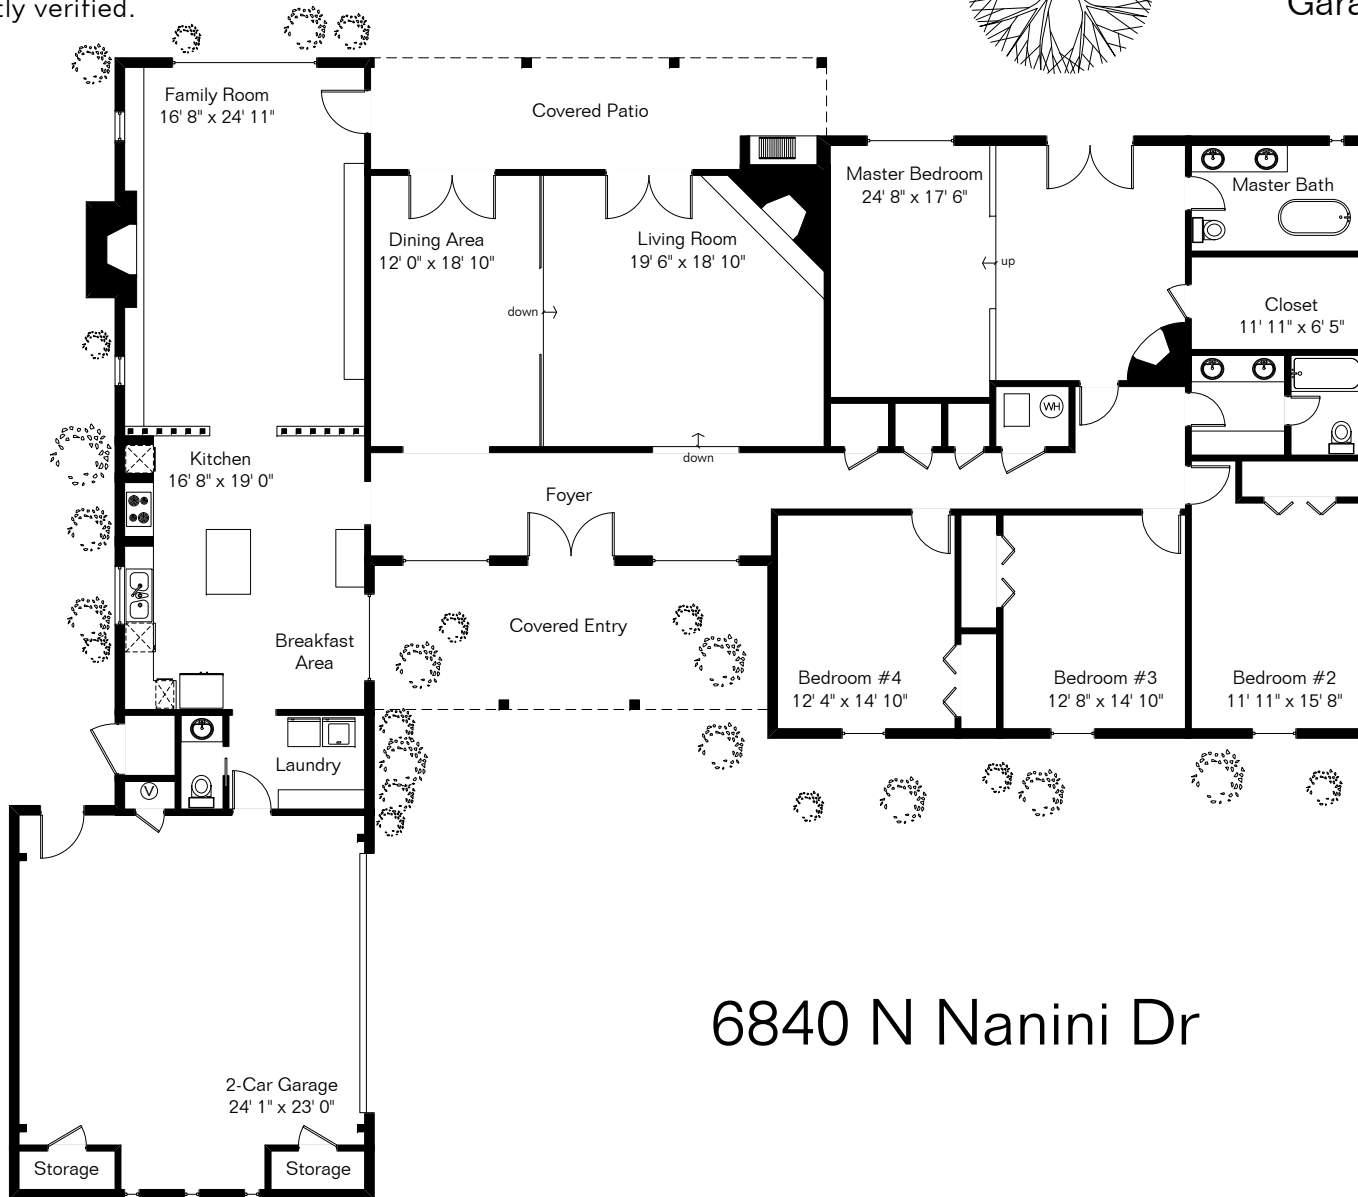

The square footages and room size information are deemed to be reliable but are not guaranteed and should be independently verified.

Pool & Spa Area

Living Area 3,418 Sq Ft
Garage 692 Sq Ft

6840 N Nanini Dr

Site Visit April 2018

0 ft. 6 ft. 10 ft. 20 ft.

Copyright 2018 Floor Plans First! LLC
All Rights Reserved.

www.FloorPlansFirst.com

Toll Free (877) 887-1500
Voice (520) 881-1500
Fax (520) 791-7701

Floor Plans First!
See the Floor Plan First!