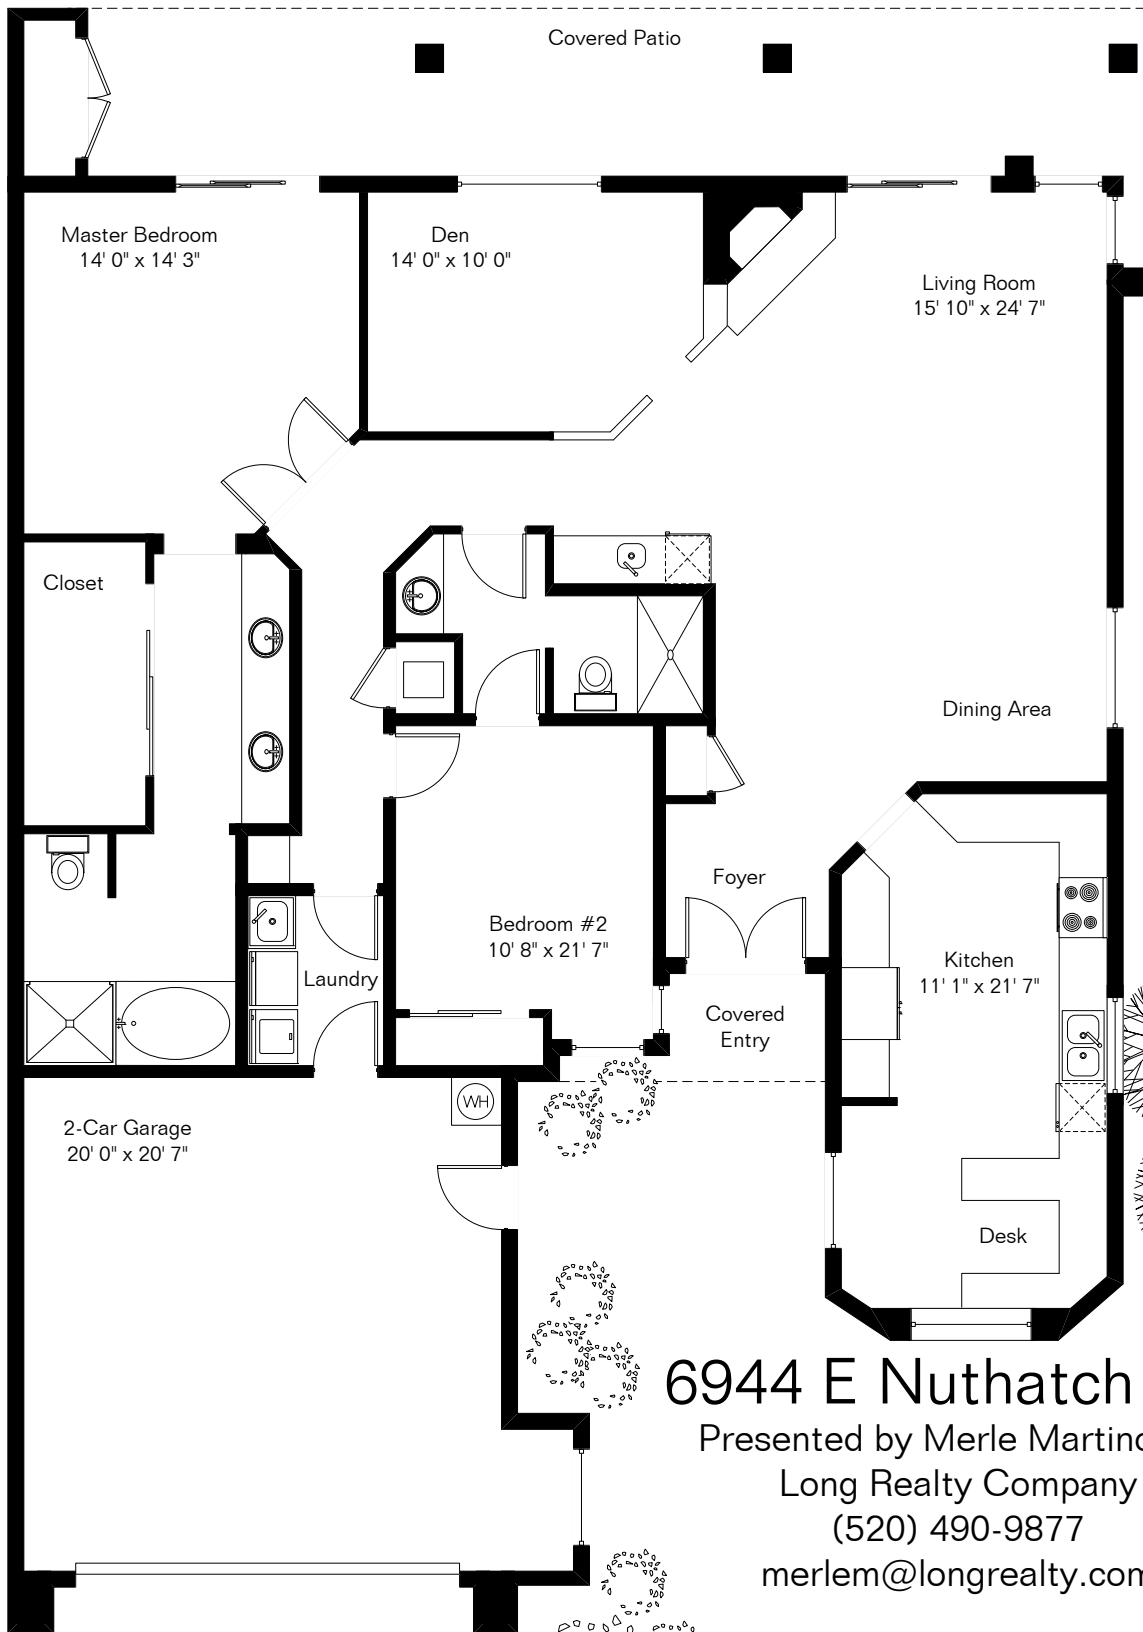

The square footages and room size information are deemed to be reliable but are not guaranteed and should be independently verified.

Living Area 1,846 Sq Ft
Garage 473 Sq Ft

Drawn From Model Plan

0 ft. 6 ft. 10 ft. 20 ft.

Copyright 2009 Floor Plans First! LLC
All Rights Reserved.

6944 E Nuthatch Trail

Presented by Merle Martinovich

Long Realty Company

(520) 490-9877

merlem@longrealty.com

www.FloorPlansFirst.com

Toll Free (877) 887-1500
Voice (520) 881-1500
Fax (520) 791-7701

Floor Plans First!
See the Floor Plan First