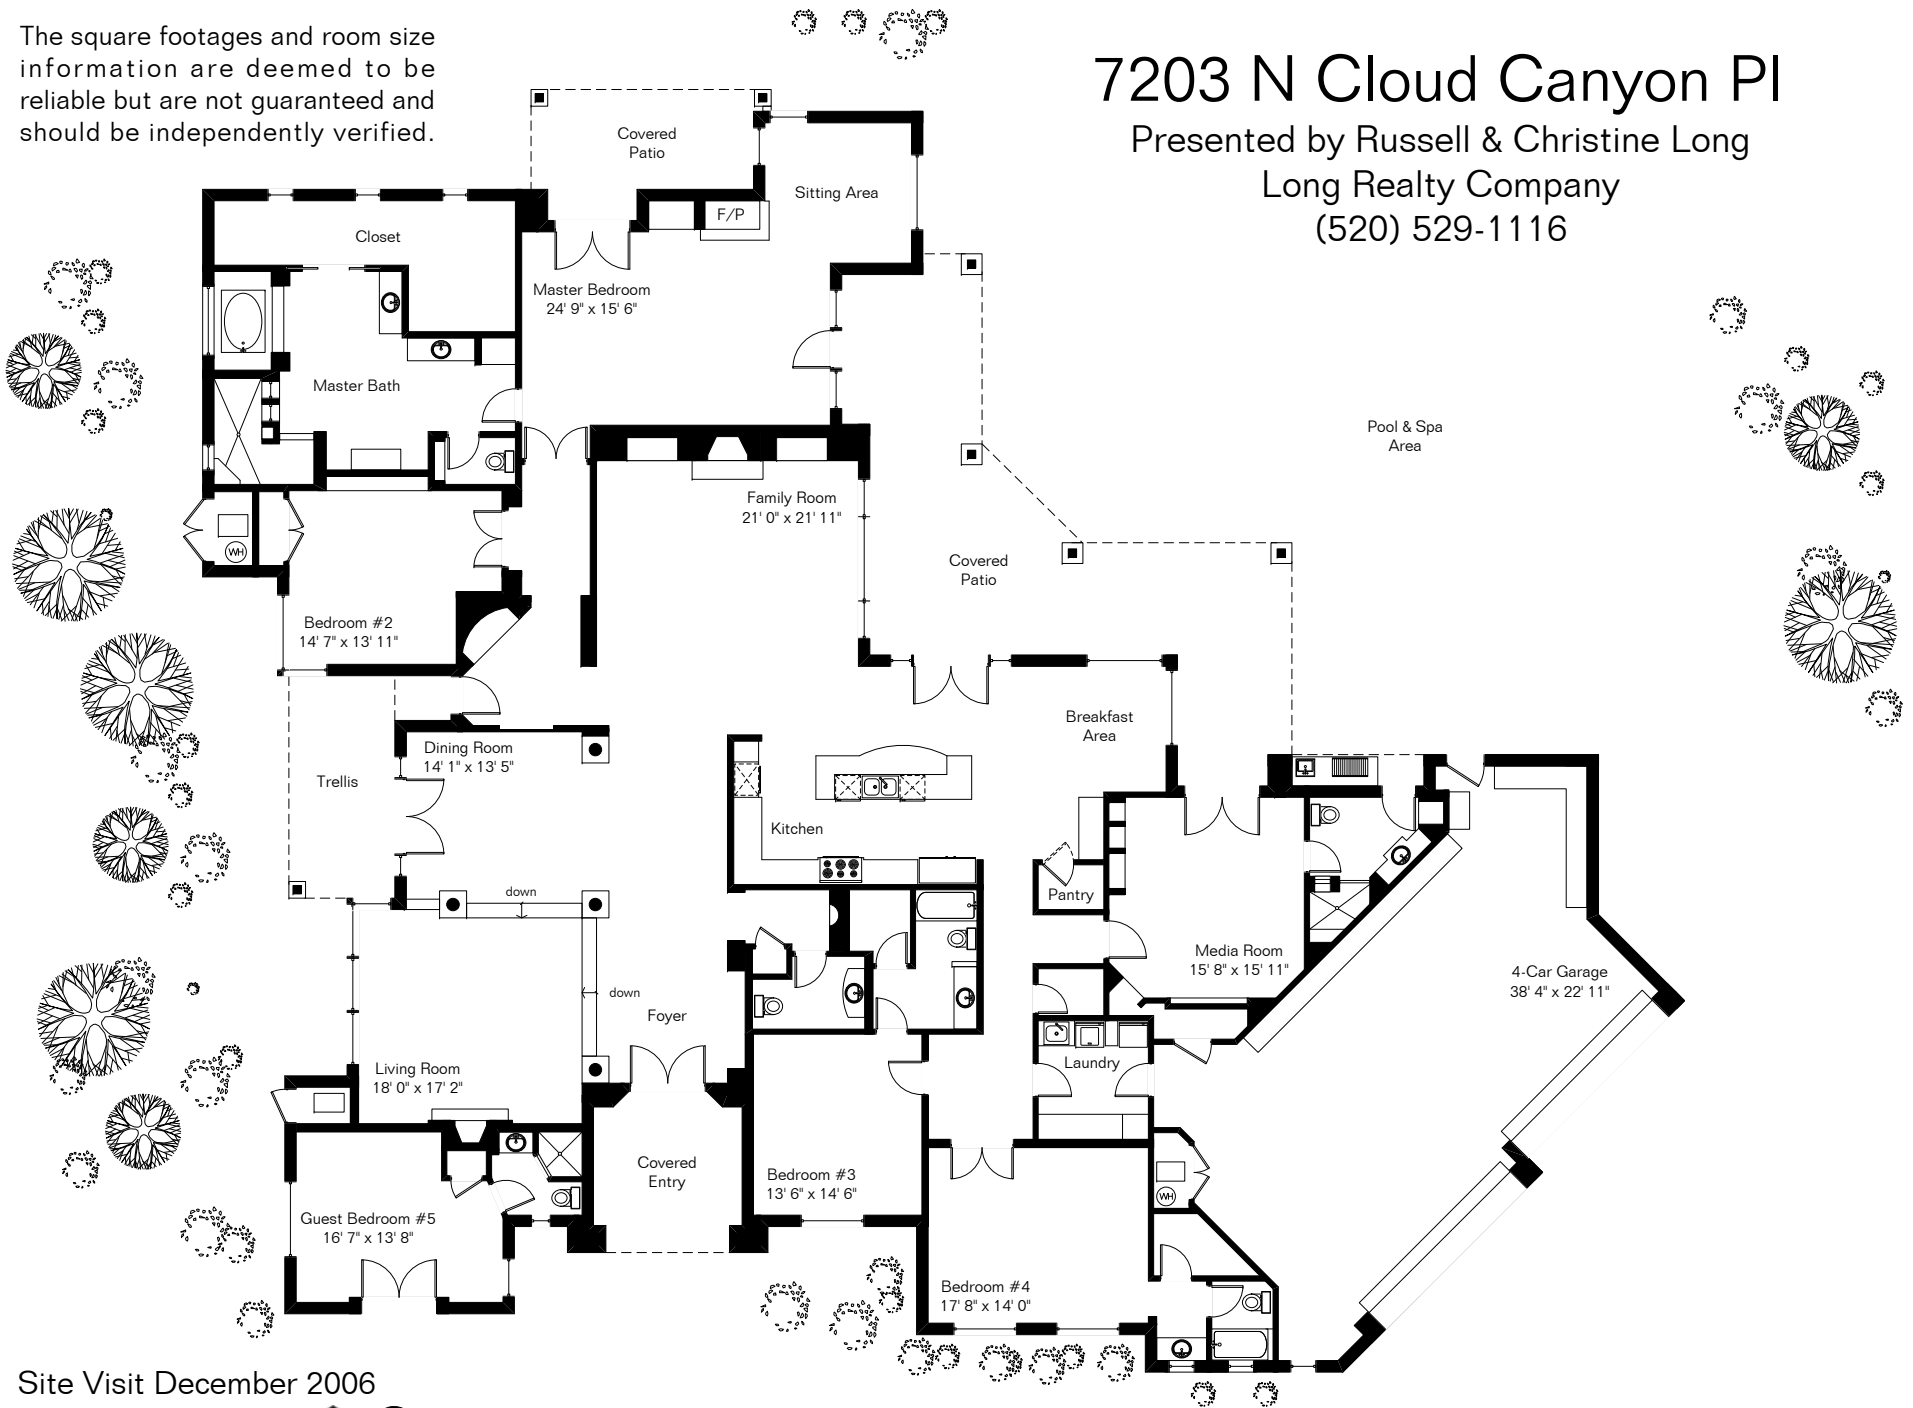

The square footages and room size information are deemed to be reliable but are not guaranteed and should be independently verified.

7203 N Cloud Canyon Pl

Presented by Russell & Christine Long
Long Realty Company
(520) 529-1116

Site Visit December 2006

Copyright 2008 Floor Plans First! LLC
All Rights Reserved.

Living Area 5,557 Sq Ft
Garage 1,103 Sq Ft

www.FloorPlansFirst.com

Toll Free (877) 887-1500
Voice (520) 881-1500
Fax (520) 791-7701