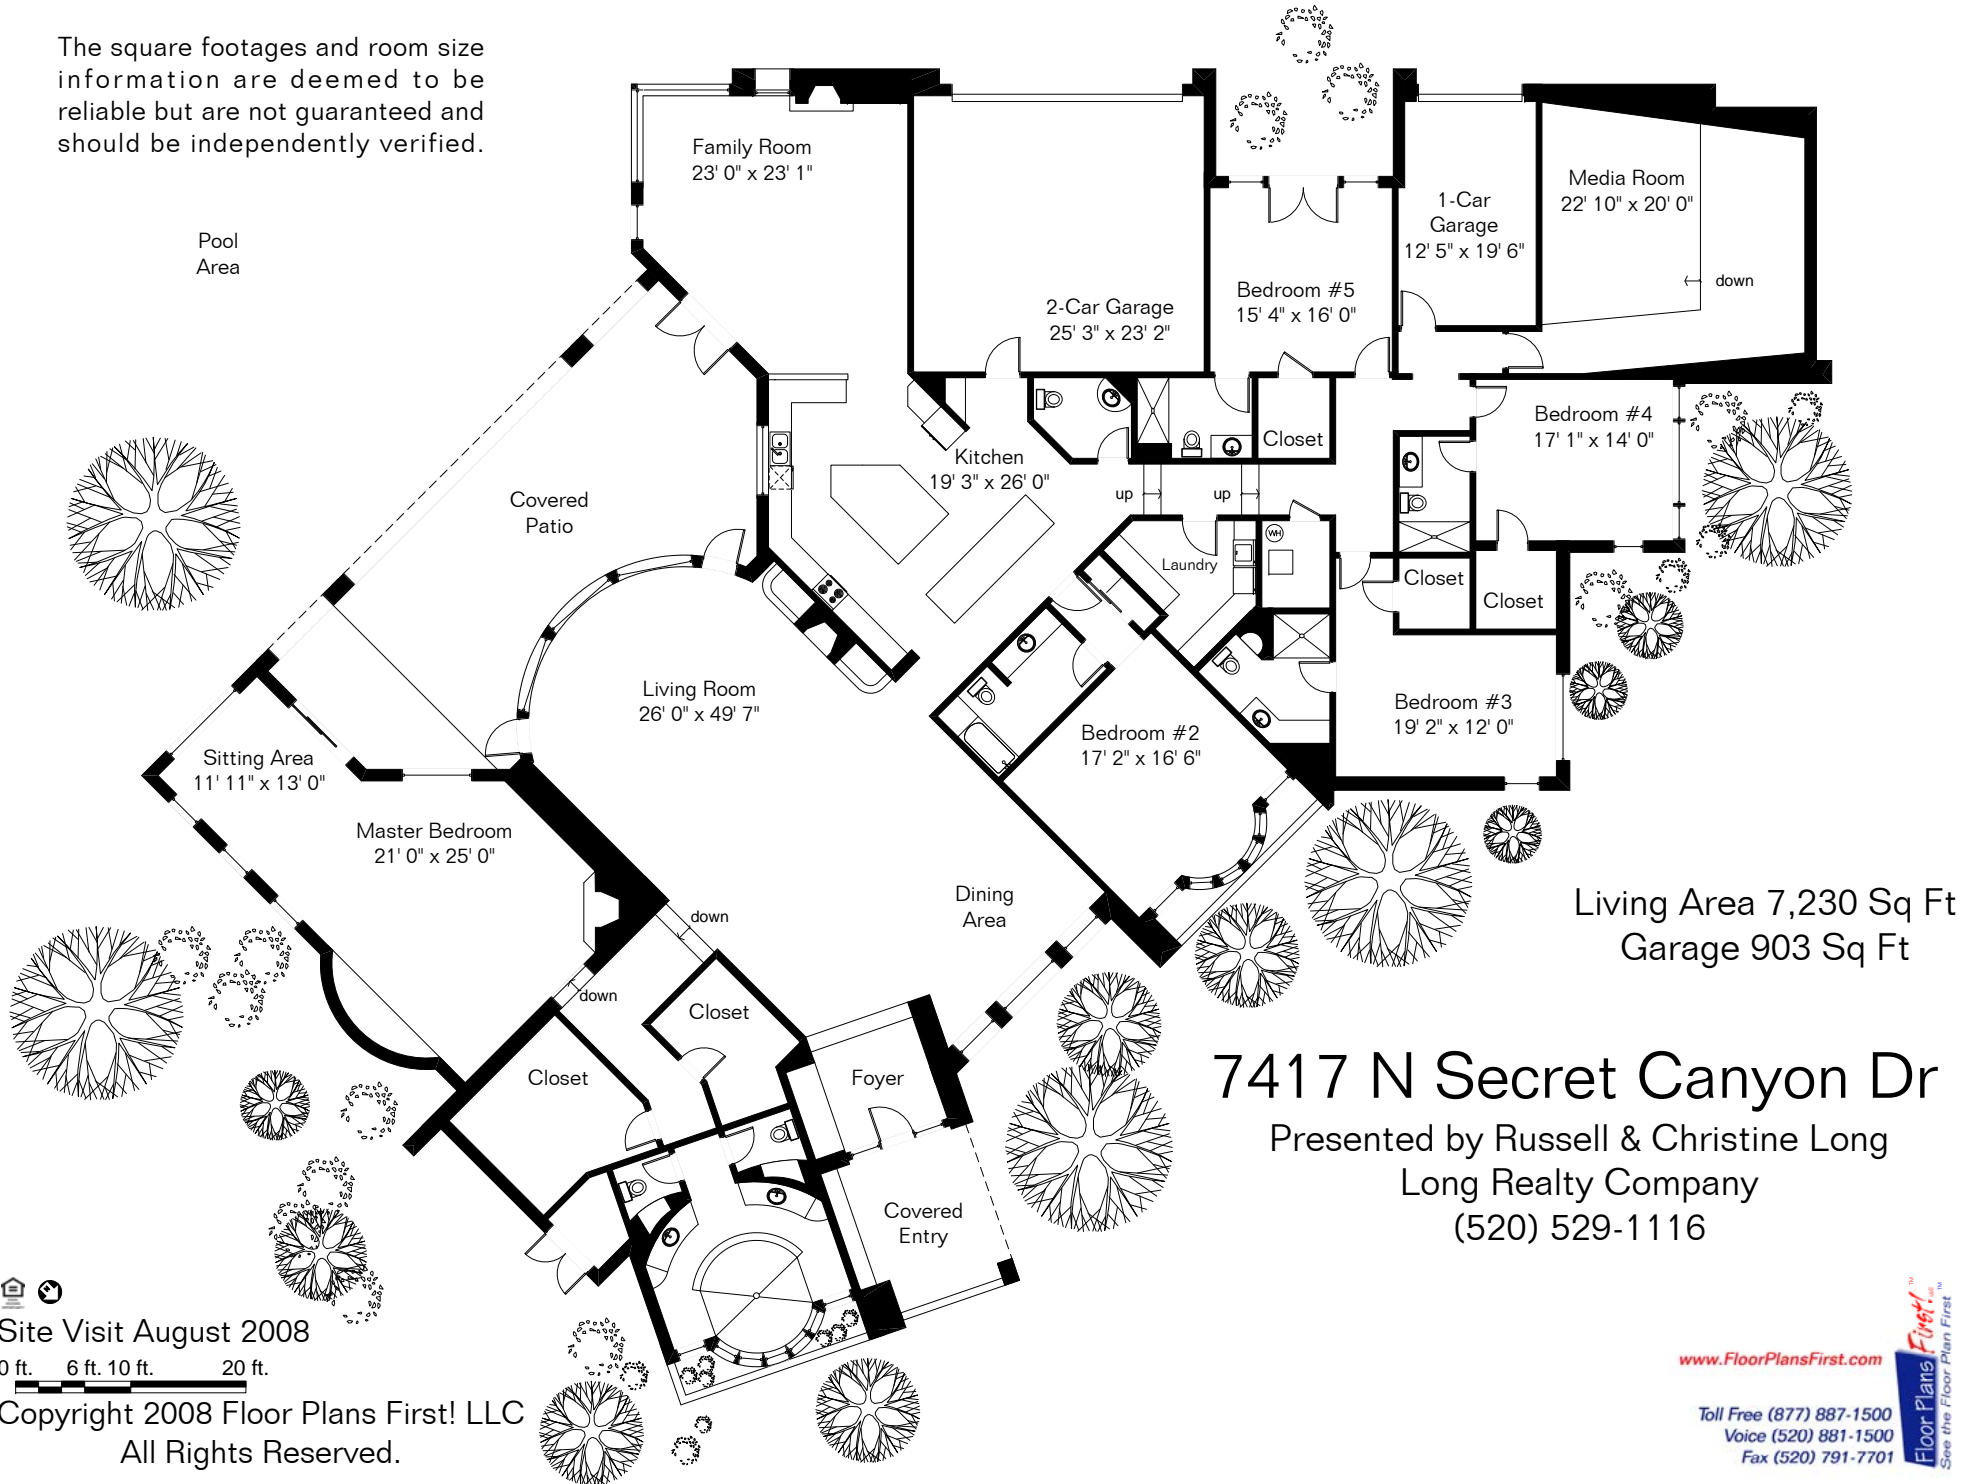

The square footages and room size information are deemed to be reliable but are not guaranteed and should be independently verified.

Living Area 7,230 Sq Ft
Garage 903 Sq Ft

7417 N Secret Canyon Dr
Presented by Russell & Christine Long
Long Realty Company
(520) 529-1116

Site Visit August 2008
0 ft. 6 ft. 10 ft. 20 ft.

Copyright 2008 Floor Plans First! LLC
All Rights Reserved.

www.FloorPlansFirst.com
Toll Free (877) 887-1500
Voice (520) 881-1500
Fax (520) 791-7701
Floor Plans First!
See the Floor Plan First!